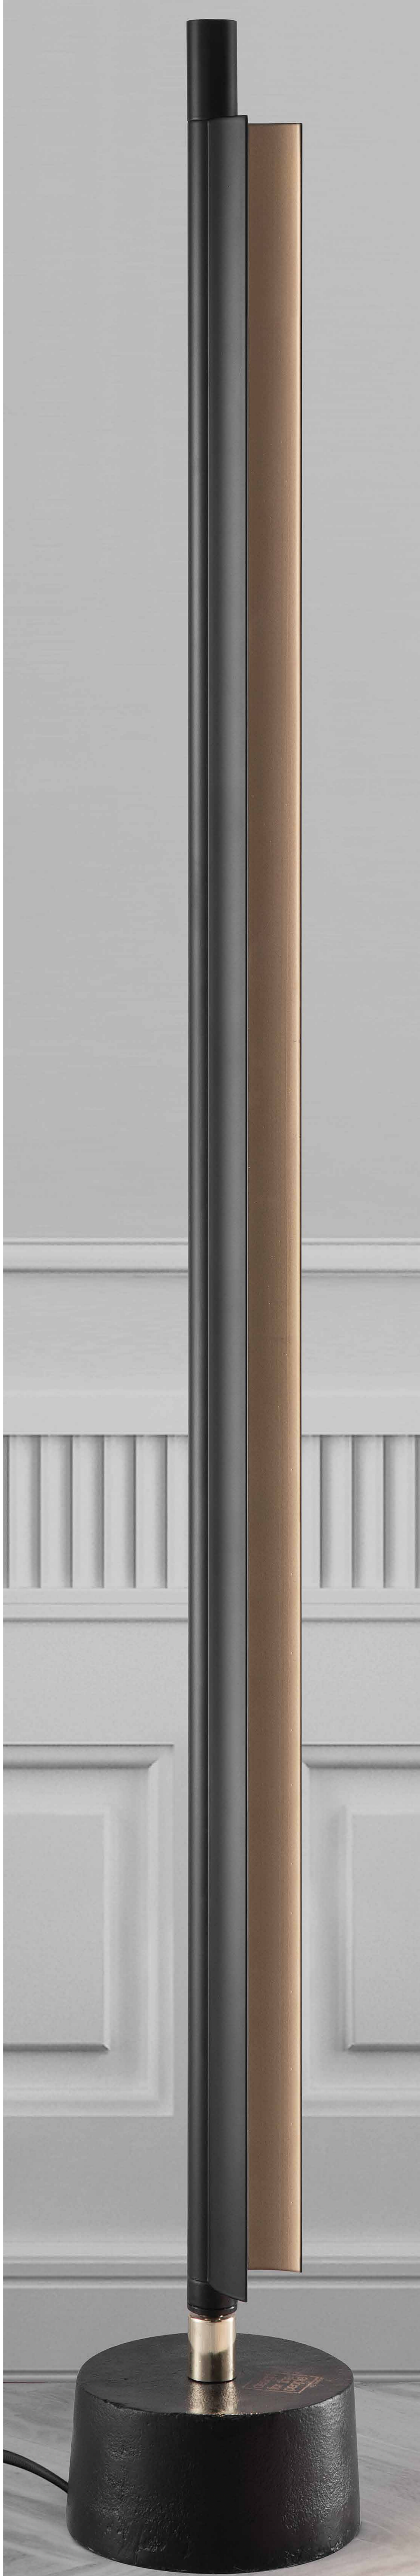

design
for the
people
nordlux

design
for the
people
nordlux

design
for the
people
nordlux

design
for the
people
nordlux

design
for the
people
nordlux

3-STEP TOUCH COLOR CHANGE

TOUCH DIMMING

5 YEAR LED GUARANTEE

reddot design award winner 2019

SPACE B
Designed in Denmark by
Børnelycke mdd

3-STEP TOUCH COLOR CHANGE

TOUCH DIMMING

5 YEAR LED GUARANTEE

reddot design award winner 2019

SPACE B
Designed in Denmark by
Børnelycke mdd

SPACE B
Designed in Denmark by
Børnelycke mdd

Børnelycke is chosen for an unparalleled mix of art, design, and innovation. The result is a series of products that are both functional and beautiful. Børnelycke is known as an international partner with its values and focus.

SPACE B
Design: 46234/19
By: 4623/19
Sort: Sortiert
Black/Gold
1x1

IP20

FIXED LED

230V M/P

46034003

PLEASE NOTE: LED MODULE IS FIXED IN LAMP

800 LUMEN
2200 KELVIN

850 LUMEN
2600 KELVIN

950 LUMEN
3000 KELVIN

www.dftp.dk

1 915151 995689