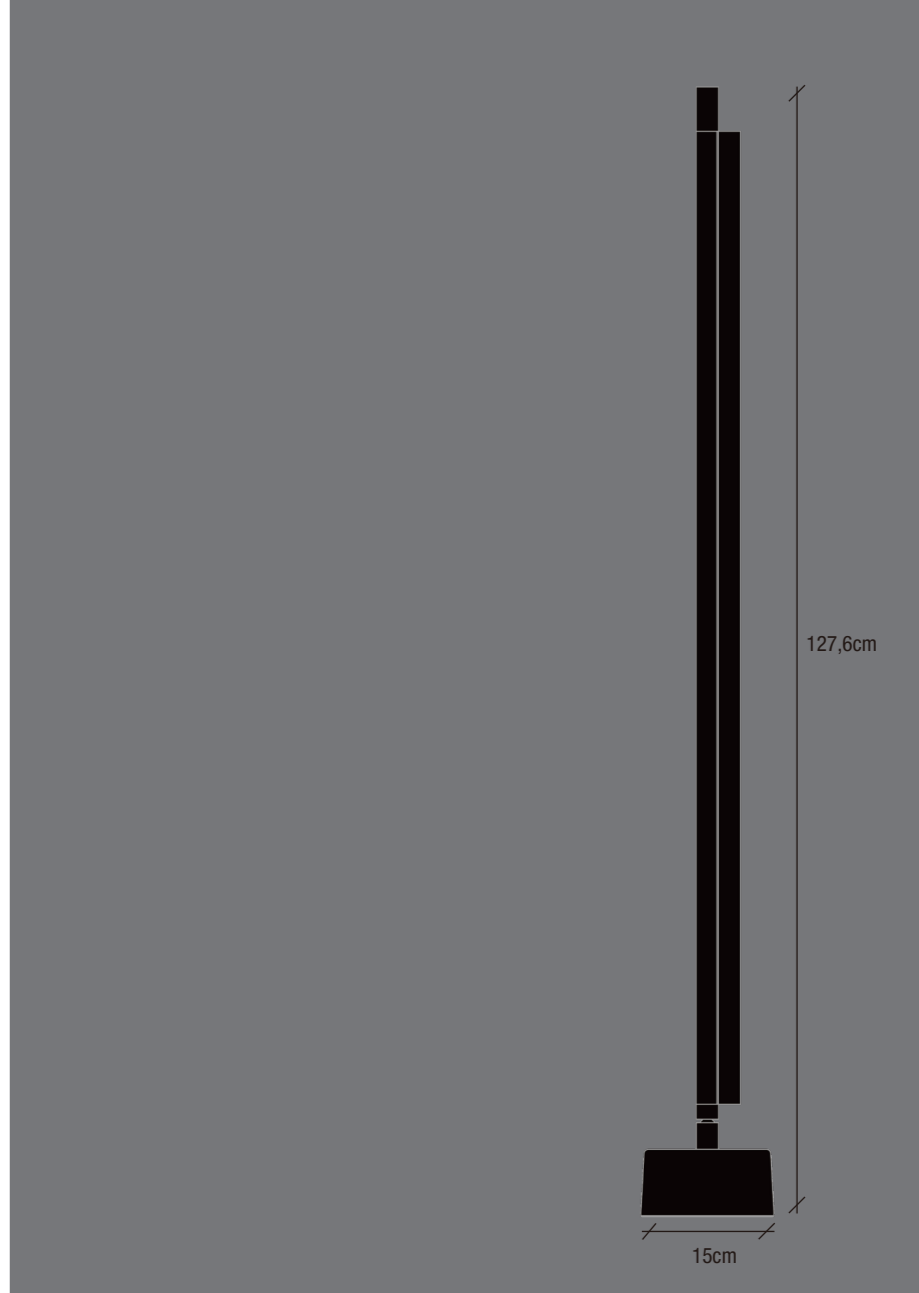

design
for the
people
nordlux

design
for the
people
nordlux

design
for the
people
nordlux

design
for the
people
nordlux

design
for the
people
nordlux

3-STEP TOUCH COLOR CHANGE

TOUCH DIMMING

5 YEAR LED GUARANTEE

reddot design award winner 2019

SPACE B
Designed in Denmark by
Børnelycke mdd

3-STEP TOUCH COLOR CHANGE

TOUCH DIMMING

5 YEAR LED GUARANTEE

reddot design award winner 2019

SPACE B
Designed in Denmark by
Børnelycke mdd

SPACE B
Designed in Denmark by
Børnelycke mdd

Børnelycke is chosen for an unparalleled mix of art, design, and innovation. The result is a series of products that are both functional and beautiful. Børnelycke is known as an international partner with its values and focus.

SPACE B
Design: 46234/19
By: 4623/19
Sort: Sortiert
Black/Gold
1x1

IP20

FIXED LED

230V M/P

46034003

PLEASE NOTE: LED MODULE IS FIXED IN LAMP

800 LUMEN
2200 KELVIN

850 LUMEN
2600 KELVIN

950 LUMEN
3000 KELVIN

www.dftp.dk

1 915151 995689