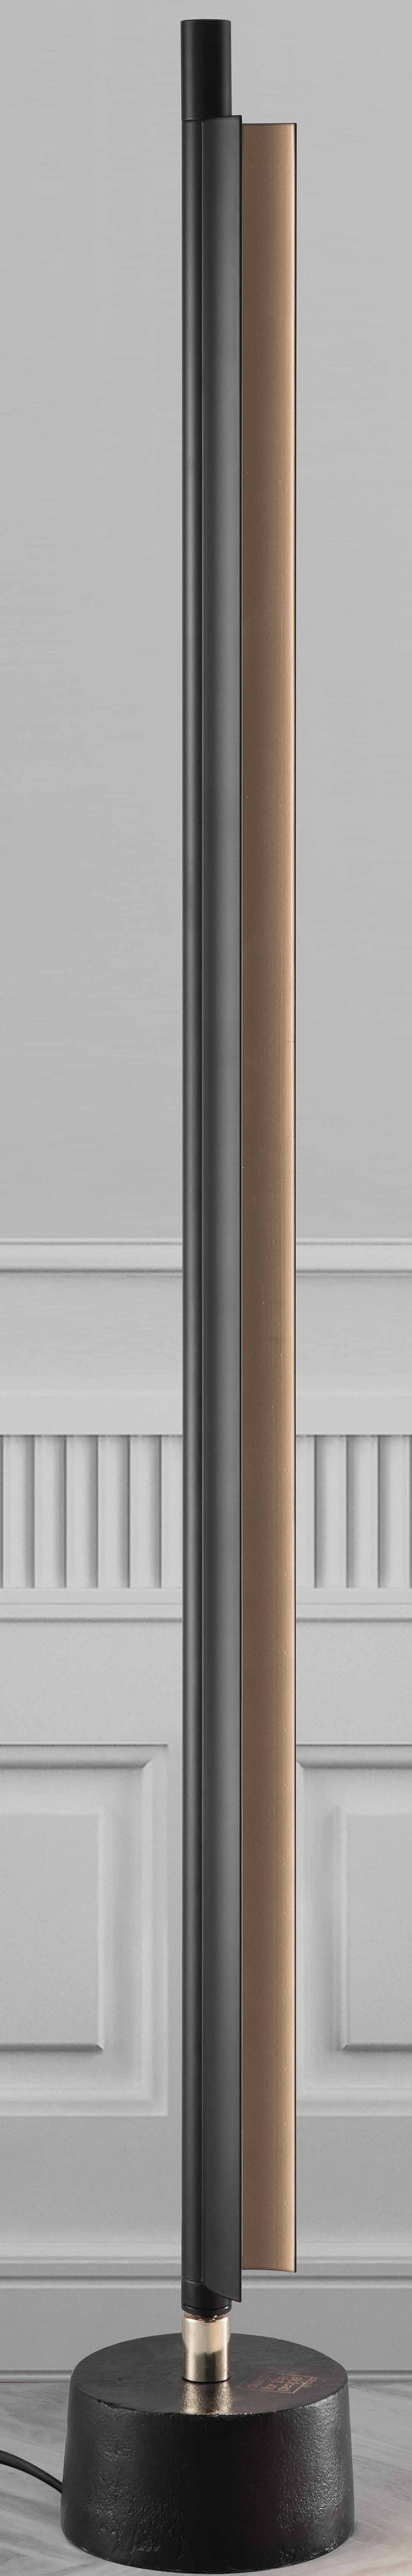

design
for the
people
nordlux

design
for the
people
nordlux

design
for the
people
nordlux

design
for the
people
nordlux

design
for the
people
nordlux

3-STEP TOUCH COLOR CHANGE

TOUCH DIMMING

5 YEAR LED GUARANTEE

reddot design award winner 2019

SPACE B
Designed in Denmark by
Børnelycke mdd

3-STEP TOUCH COLOR CHANGE

TOUCH DIMMING

5 YEAR LED GUARANTEE

reddot design award winner 2019

SPACE B
Designed in Denmark by
Børnelycke mdd

SPACE B
Designed in Denmark by
Børnelycke mdd

Børnelycke is chosen for an unparalleled mix of art, design, and innovation. The result is a series of products that are both functional and beautiful. Børnelycke is known as an international partner with its values and focus.

SPACE B
Design: 46234/19
By: 4623/19
Sort: Sortiert
Black/Gold
1x1

IP20

FIXED LED

230V M/P

46034003

PLEASE NOTE: LED MODULE IS FIXED IN LAMP

800 LUMEN
2200 KELVIN

850 LUMEN
2600 KELVIN

950 LUMEN
3000 KELVIN

www.dftp.dk

1 915151 995689