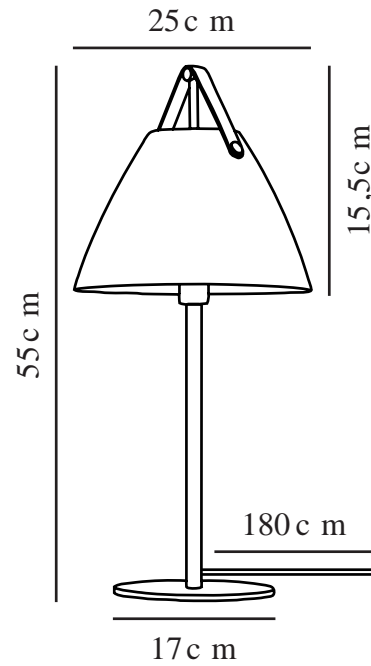

STRAP | TABLE LAMP | WHITE

46205001

Voltage (V): 220-240 Volt
IP degree: IP20
Maximum bulb wattage (W): 40
Class (Class 1, Class 2, Class 3):
Class 2 (Double isolated)
Socket type: E27
Dimmerable - Hidden: Yes with compatible bulb
Switch placement: On the fixture
Parallel connection: False

Primary material: Metal
Secondary material: Leather
Colour of the cable: White
Length of the cable (cm): 180
Surface material of the cable:
Textile

Colour: White
Height (cm) : 55
Tube Diameter (cm): 1.56
Shade Diameter (cm): 25
Shade Height (cm): 15.5
Lenght (cm): 25

EAN: 5701581397088
TUN: 1957576
Item Number: 46205001

Pcs Per Master Carton: 3
Sales Box Height (cm): 43
Sales Box Width(cm): 28.5
Sales Box Depth (cm): 20
Sales Box Volume m³ : 0.0245
Product net weight (kg): 1.74