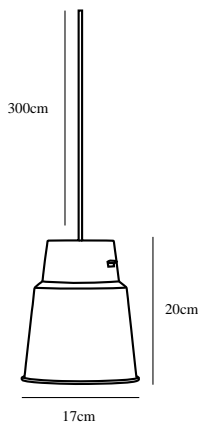

STEP 17 | PENDANTS/SUSPENDED LIGHTING | BLACK

nordlux®

46353003

Voltage (V): 230 Volt
IP degree if the fixture includes two types of IP degree: IP20
Maximum compatible bulb wattage (W): 40W
Class (Class I, Class II, Class III): Class 2 (Double isolated)
Lampholder type (eg, E27/E14, etc): E27
Dimmerable: Yes with compatible bulb

Primary material: Metal
Color of the cable: Black
Length of the cable (cm): 300
Is the cable replaceable: False

Color: Black
Shade Diameter (cm): 17
Shade Height (cm): 20
EAN: 5701581398689
TUN: 1953177
Item Number: 46353003
Pcs Per Master Carton: 3

Sales Box Height (cm): 22
Sales Box Width(cm): 18
Sales Box Depth (cm): 18
Sales Box Volume m³ : 0.0071
Net weight of the luminaire (kg): 0.72

• Industrial style

With its taut, modern shape, Step has a crisp look and is reminiscent of steps on a familiar flight of stairs. Step has a raw, powder-coated surface and is available in three different sizes and shapes, changing the light fixture's expression significantly. With an extremely beautiful and decorative brass detail, the socket has been made a substantial and bearing part of the design, completing the light fixture's overall expression and contributing to one of the great trends of the day; shiny metals.