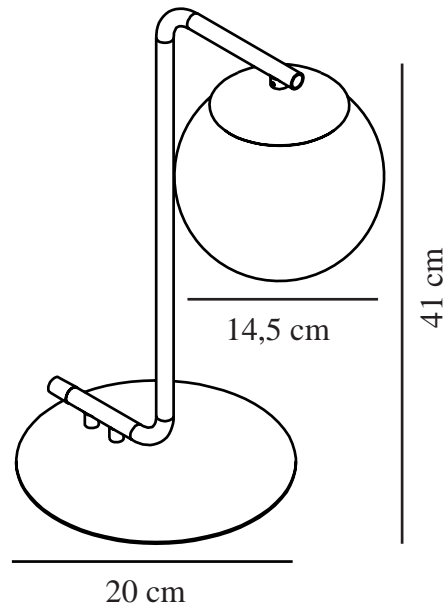

# GRANT | TABLE LAMP | BLACK

46635003

nordlux®

Voltage (V): 230 Volt  
IP degree: IP20  
Maximum bulb wattage (W): 40W  
Class (Class 1, Class 2, Class 3):  
Class 2 (Double isolated)  
Socket type: E14  
Dimmerable: Yes with compatible  
bulb  
Switch placement: On the cable

Colour: Black  
Height (cm): 41  
Shade Diameter (cm): 14.5  
Outdoor base dimension (cm): 20  
EAN: 5701581407886  
TUN: 1975331  
Item Number: 46635003

Pcs Per Master Carton: 3  
Sales Box Height (cm): 42  
Sales Box Width(cm): 21  
Sales Box Depth (cm): 31  
Sales Box Volume m<sup>3</sup> : 0.0273  
Product net weight (kg): 1.06

Primary material: Glass  
Secondary material: Metal  
Colour of the glass: Opal white  
Colour of the cable: Black  
Length of the cable (cm): 180  
Surface material of the cable:  
Plastic  
Is the cable replaceable: False