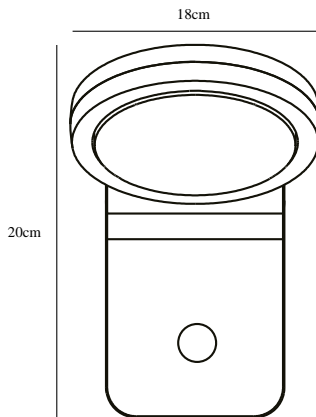

MARINA SENSOR | WALL LIGHTING | WHITE

46831001

nordlux®

Voltage (V): 230 Volt
IP degree if the fixture includes
two types of IP degree: IP44
Class (Class I, Class II, Class III):
Class 1 (Earth contact)
Lampholder type (eg, E27/E14,
etc): LED Module
Parallel connection possible?:
True

Primary material: Aluminium
Secondary material: Plastic
Color of the Glass: Opal white

Color: White
Height (cm): 20
Width (cm): 13.5
Projection (cm): 18

EAN: 5701581399389
TUN: 1958107
Item Number: 46831001
Pcs Per Master Carton: 3

Sales Box Height (cm): 17
Sales Box Width(cm): 20
Sales Box Depth (cm): 22
Sales Box Volume m³ : 0.0075
Net weight of the luminaire (kg):
0.579

Useful Lumen (lm): 750
Color Temperature (K): 3000
Ra-value : 80
Lifetime (h): 25000
Spread Angle (°) (beam angle of
luminaire): 120
Candela (cd) (for directional
lamp only): 0
Energy Class: E