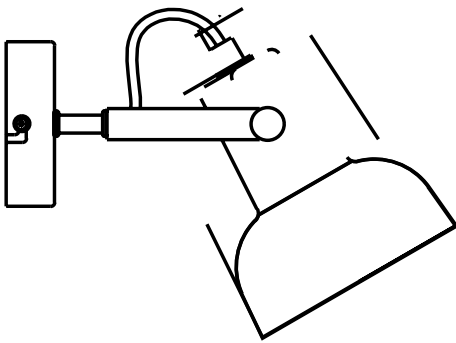

# PARSON | WALL LIGHTING | BLACK

47101003

nordlux®

Voltage (V): 230 Volt  
IP degree if the fixture includes two types of IP degree: IP20  
Maximum compatible bulb wattage (W): 25W  
Class (Class I, Class II, Class III): Class 2 (Double isolated)  
Lampholder type (eg, E27/E14, etc): E14  
Dimmerable: Yes with compatible bulb  
Switch placement: On the cable

Color: Black  
Height (cm): 15  
Shade Diameter (cm): 11.5  
Projection (cm): 23  
Tilt Angle (°): 330

EAN: 5701581411883  
TUN: 1975372  
Item Number: 47101003  
Pcs Per Master Carton: 3

Sales Box Height (cm): 21  
Sales Box Width(cm): 15  
Sales Box Depth (cm): 19  
Sales Box Volume m<sup>3</sup> : 0.006  
Net weight of the luminaire (kg): 0.56

Primary material: Glass  
Secondary material: Metal  
Color of the Glass: Opal white  
Color of the cable: Black  
Length of the cable (cm): 180  
Is the cable replaceable: True

• Glass

In the most elegant of ways, the Parson series unites two beautiful trends: the use of metal and glass. A powerful and beautiful contrast is created between the rigid black frame and the fine opal-white glass. The soft curves and tight expression are united beautifully to add a certain delicacy to the lamp.