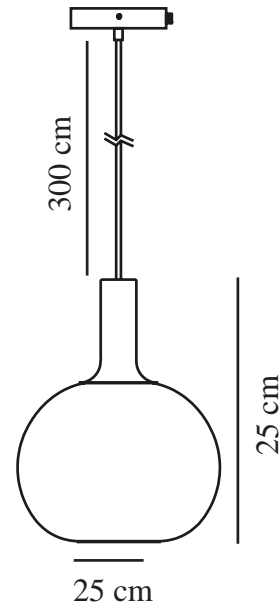

ALTON 25 | PENDANT | BLACK

47313047

nordlux®

Voltage (V): 220-240 Volt
IP degree: IP20
Maximum bulb wattage (W): 60W
Class (Class 1, Class 2, Class 3):
Class 1 (Earth contact)
Socket type: E27
Dimmerable: Yes with compatible
bulb

Colour: Black
Height (cm): 33
Shade Diameter (cm): 25
EAN: 5701581452688
TUN: 2042267
Item Number: 47313047

Pcs Per Master Carton: 3
Sales Box Height (cm): 31
Sales Box Width(cm): 27
Sales Box Depth (cm): 27
Sales Box Volume m³ : 0.0226
Product net weight (kg): 1.43

Primary material: Glass
Secondary material: Metal
Colour of the glass: Smoked
Colour of the cable: Black
Length of the cable (cm): 300
Surface material of the cable:
Textile
Is the cable replaceable: False