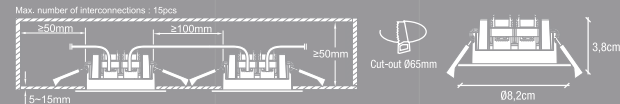

212.00

CLYDE 8

Item N°: 47500101 Hvid/Weiss/White
Db: 1975402 Vit/Blanc/Wit

Lumen	350lm
Dimmability	Non-dimmable
Wattage	4W LED
Light source	Fixed LED Module
CCT	2700K Warm white
IP class	IP20
Lifetime	25 000 hours
Voltage	220-240V ~ 50Hz
Class	Class II
Beam angle	120°
CRI	80
Mercury/Hg	0mg
Material	Plastic

www.nordlux.com

5 170158 1414686

Nordlux
47500101