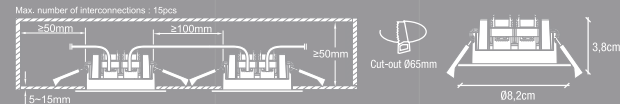

212.00

CLYDE 8

Item N°: 47500101 Hvid/Weiss/White
Db: 1975402 Vit/Blanc/Wit

Lumen	350lm
Dimmability	Non-dimmable
Wattage	4W LED
Light source	Fixed LED Module
CCT	2700K Warm white
IP class	IP20
Lifetime	25 000 hours
Voltage	220-240V ~ 50Hz
Class	Class II
Beam angle	120°
CRI	80
Mercury/Hg	0mg
Material	Plastic

www.nordlux.com

Nordlux
47500101