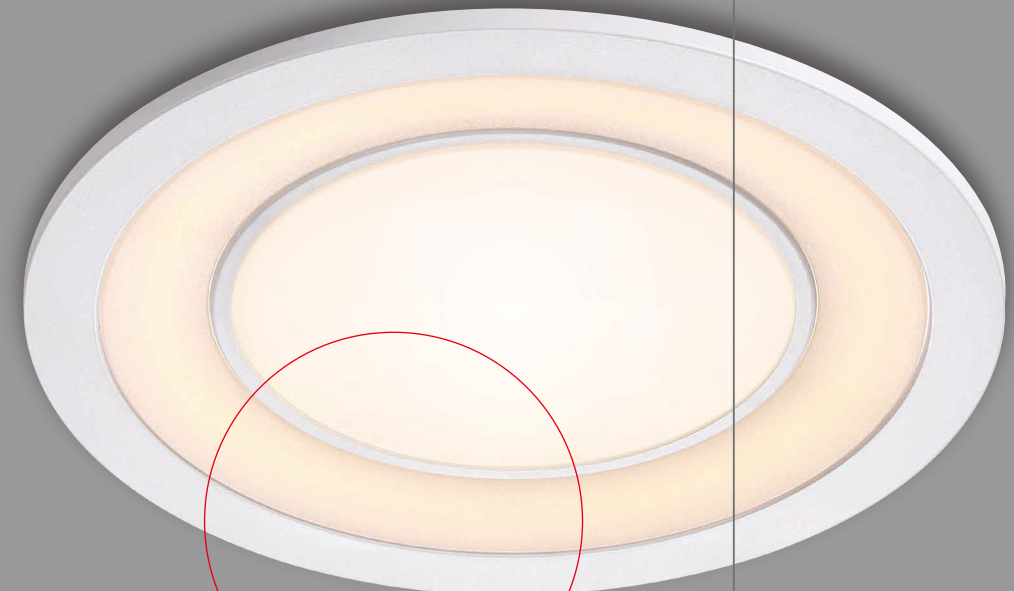

CLYDE 15

2700K WARM WHITE

3-STEP MOODMAKER™

1st CLICK ON ALL ON

2nd CLICK ON CENTER

3rd CLICK ON RING

WORKS WITH A NORMAL WALL SWITCH

800 LUMEN 360° 8.4W

5 YEAR LED GUARANTEE

PARALLEL CONNECTION

MOODMAKER™ NIGHT LIGHT

MEMORY/RESET FUNCTION

F

nordlux®
1-KIT

nordlux®

nordlux®