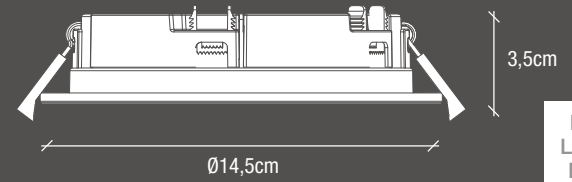

CLYDE 15

2700K | 1-KIT | 230 V

Dessin: 47510101
Db: 1975403
Hvid/Weiss
White/Vit
Blanc

PLEASE NOTE
LED MODULE IS
FIXED IN LAMP