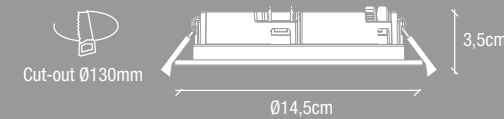

252.50

Max. number of interconnections : 15pcs

MOODMAKER™ With memory and reset function

Lumen	800lm
Dimmability	Non-dimmable
Wattage	8.4W LED
Light source	Fixed LED Module
CCT	2700K Warm white
IP class	IP20
Lifetime	25 000 hours
Voltage	220-240V ~ 50Hz
Class	Class II
Beam angle	120°
CRI	80
Mercury/Hg	0mg
Material	Plastic

www.nordlux.com
Nordlux AS - Østre Havnegade 34 - DK-9000 Aalborg

Indoor 2700 KELVIN

5 701581 414785

Height x Width x Depth COLOR BOX (CM)	NET WEIGHT COLOR BOX (KG)	GROSS WEIGHT COLOR BOX (KG)	VOLUME COLOR BOX (CBM)
15x15x4.8 CM	0.042 KG	0.220 KG	0.0011 CBM