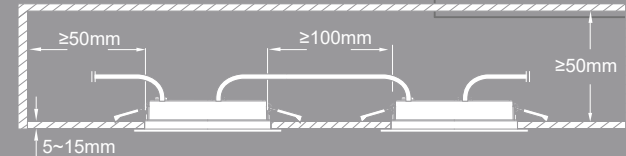

252.50

Max. number of interconnections : 15pcs