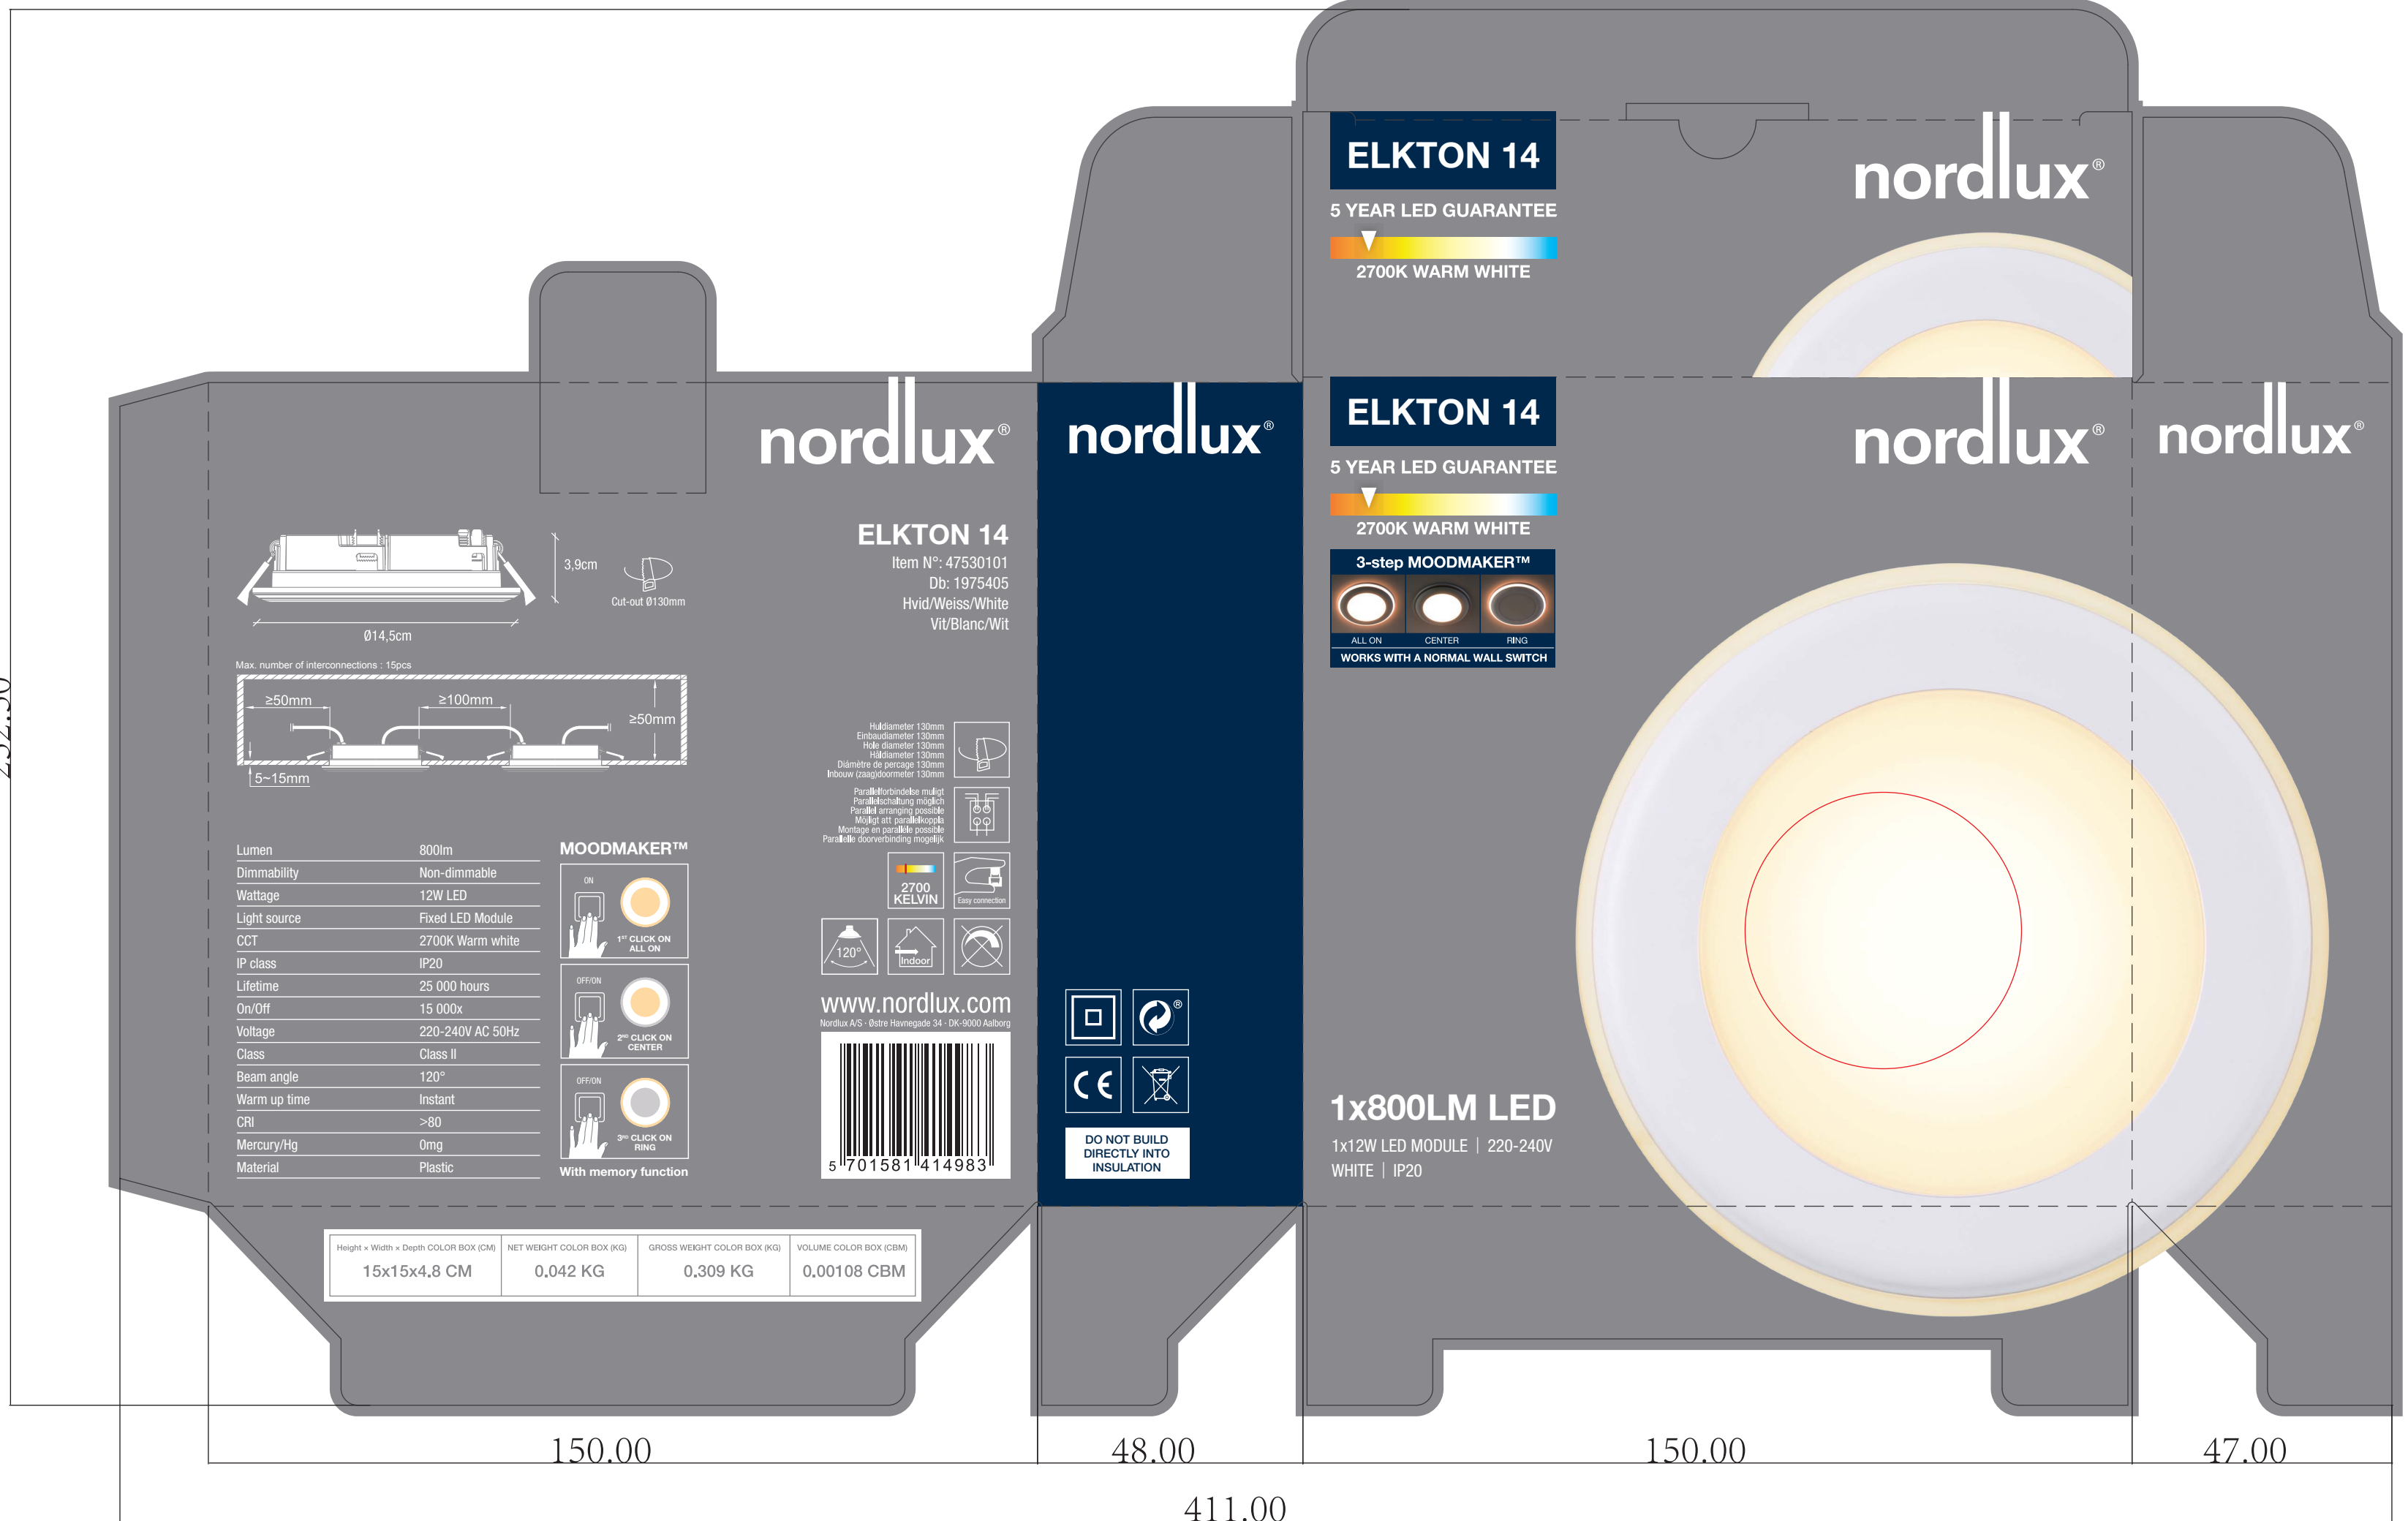

252.50

nordlux®

nordlux®

ELKTON 14

5 YEAR LED GUARANTEE

2700K WARM WHITE

nordlux®

ELKTON 14

5 YEAR LED GUARANTEE

2700K WARM WHITE

nordlux®

nordlux®

ELKTON 14

Item N°: 47530101

Db: 1975405

Hvid/Weiss/White

Vit/Blanc/Wit

Lumen	800lm
Dimmability	Non-dimmable
Wattage	12W LED
Light source	Fixed LED Module
CCT	2700K Warm white
IP class	IP20
Lifetime	25 000 hours
On/Off	15 000x
Voltage	220-240V AC 50Hz
Class	Class II
Beam angle	120°
Warm up time	Instant
CRI	>80
Mercury/Hg	0mg
Material	Plastic

MOODMAKER™

www.nordlux.com

DO NOT BUILD DIRECTLY INTO INSULATION

1x800LM LED

1x12W LED MODULE | 220-240V WHITE | IP20

Height x Width x Depth COLOR BOX (CM)	NET WEIGHT COLOR BOX (KG)	GROSS WEIGHT COLOR BOX (KG)	VOLUME COLOR BOX (CBM)
15x15x4.8 CM	0,042 KG	0,309 KG	0,00108 CBM

150.00

48.00

150.00

47.00

411.00

瓦向