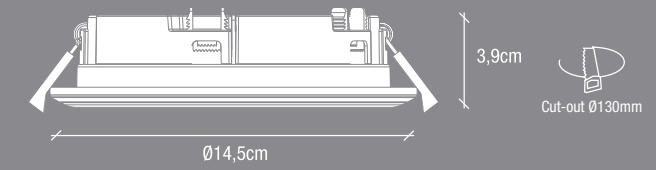

252.50

nordlux®

nordlux®

ELKTON 14

5 YEAR LED GUARANTEE

2700K WARM WHITE

nordlux®

ELKTON 14

5 YEAR LED GUARANTEE

2700K WARM WHITE

nordlux®

nordlux®

ELKTON 14

Item N°: 47530101

Db: 1975405

Hvid/Weiss/White

Vit/Blanc/Wit

Lumen	800lm
Dimmability	Non-dimmable
Wattage	12W LED
Light source	Fixed LED Module
CCT	2700K Warm white
IP class	IP20
Lifetime	25 000 hours
On/Off	15 000x
Voltage	220-240V AC 50Hz
Class	Class II
Beam angle	120°
Warm up time	Instant
CRI	>80
Mercury/Hg	0mg
Material	Plastic

MOODMAKER™

www.nordlux.com

DO NOT BUILD DIRECTLY INTO INSULATION

1x800LM LED

1x12W LED MODULE | 220-240V WHITE | IP20

Height x Width x Depth COLOR BOX (CM)	NET WEIGHT COLOR BOX (KG)	GROSS WEIGHT COLOR BOX (KG)	VOLUME COLOR BOX (CBM)
15x15x4.8 CM	0,042 KG	0,309 KG	0,00108 CBM

150.00

48.00

150.00

47.00

411.00

瓦向