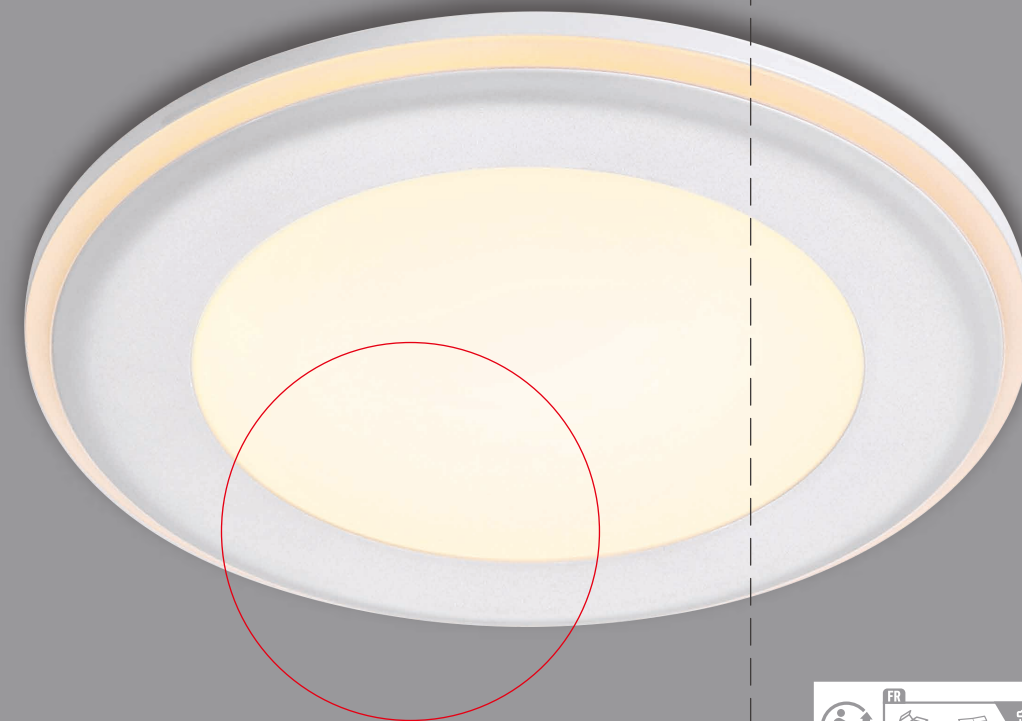

252.50

Max. number of interconnections : 15pcs

nordlux®

nordlux®

nordlux®
1-KIT

ELKTON 14

2700K WARM WHITE

ELKTON 14

2700K WARM WHITE

1-KIT

瓦向

Lumen	800lm
Dimmability	Non-dimmable
Wattage	8,4W LED
Light source	Fixed LED Module
CCT	2700K Warm white
IP class	IP20
Lifetime	25 000 hours
Voltage	220-240V ~ 50Hz
Class	Class II
Beam angle	120°
CRI	80
Mercury/Hg	0mg
Material	Plastic

www.nordlux.com
Nordlux A/S - Østre Havnegade 34 - DK-9000 Aalborg

ELKTON 14

Item N°: 47530101
Db: 1975405
Hvid/Weiss/White
Vit/Blanc/Wit

ENERGY

Nordlux
47530101

9 kWh/1000h

2021 No. 1095

ENERGY

Nordlux
47530101

9 kWh/1000h

2019/2015

Hukdiameter 130mm
Einbaudiameter 130mm
Håls diameter 130mm
Håldiameter 130mm
Diamètre de perçage 130mm
Inbouw (zaag)doormeter 130mm

Height x Width x Depth COLOR BOX (CM)	NET WEIGHT COLOR BOX (KG)	GROSS WEIGHT COLOR BOX (KG)	VOLUME COLOR BOX (CBM)
15x15x4.8 CM	0.04 KG	0.262 KG	0.0011 CBM

AAD: 23122025 YK
Nordlux UK
Unit 22, Deanfield Court
BB7 1QS Clitheroe Lancashire
01200422777

150.00

48.00

150.00

47.00

411.00