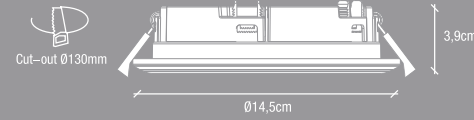

252.50

Max. number of interconnections : 15pcs