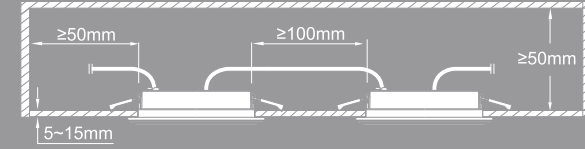

252.50

Max. number of interconnections : 15pcs