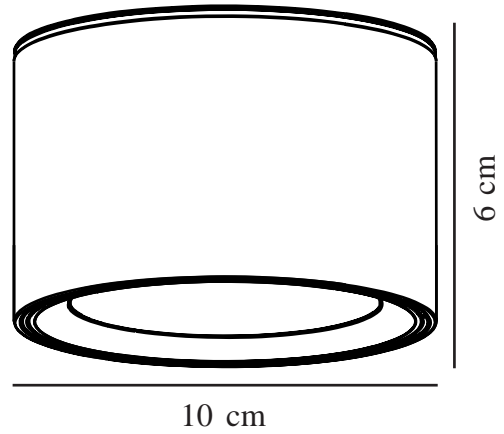

FALLON | SURFACE DOWNLIGHT | BLACK/STEEL nordlux®

47540103

Voltage (V): 230 Volt
IP degree: IP20
Class (Class 1, Class 2, Class 3):
Class 2 (Double isolated)
Socket type: LED Module
Parallel connection: True

Primary material: Metal
Secondary material: Plastic
Colour: Black/Steel

Height (cm): 6
EAN: 5701581445888
TUN: 2018620
Item Number: 47540103
Pcs Per Master Carton: 3
Sales Box Height (cm): 6.8

Sales Box Width(cm): 10.5
Sales Box Depth (cm): 10.5
Sales Box Volume m³ : 0.0007
Product net weight (kg): 0.275

Brightness of light (Lumen): 500
Colour temperature (Kelvin): 2700
Ra-value : 80
Lifetime (hours): 20000
Beam angle (°) : 110
Candela (cd) (for directional lamp only): 0
Energy class: F
Actual watt (W): 5.5