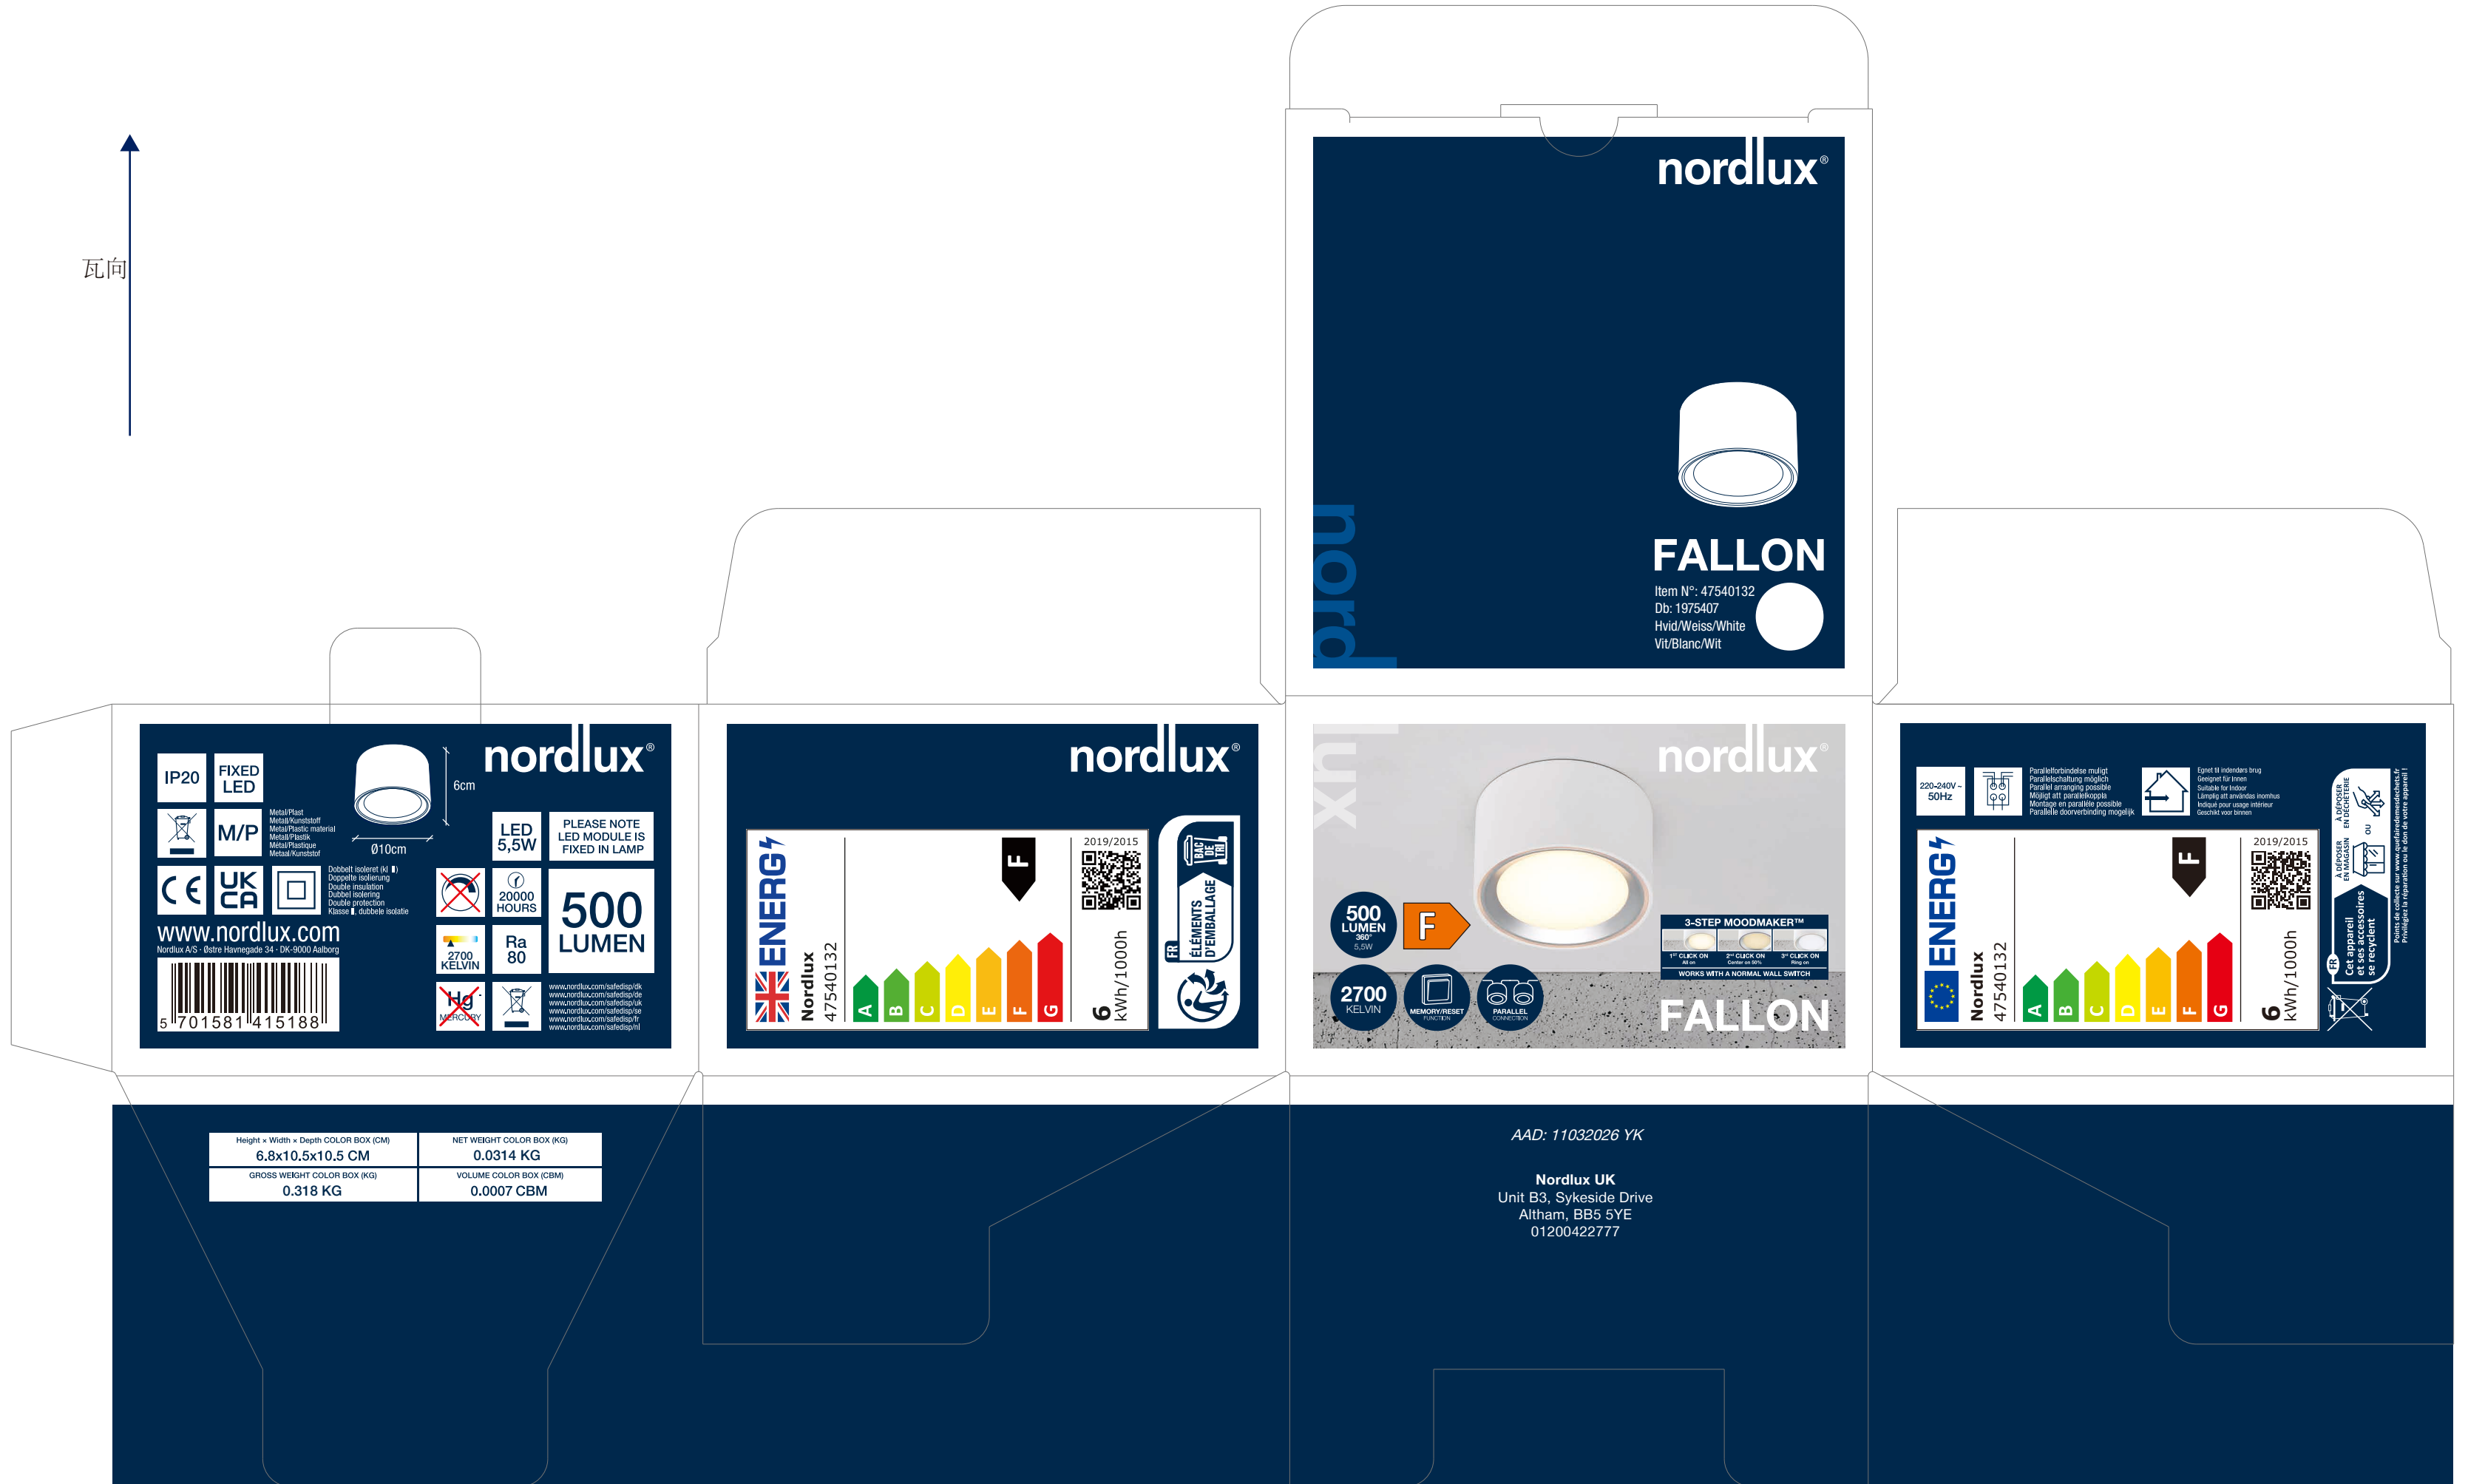

Width=437

瓦向

Height=265

nordlux®

IP20 FIXED LED

Metal/Plast
Metal/Kunststoff
Metal/Plastic material
Metal/Plastic
Metal/Kunststoff

M/P

LED 5,5W

PLEASE NOTE LED MODULE IS FIXED IN LAMP

20000 HOURS

500 LUMEN

2700 KELVIN

Ra 80

www.nordlux.com

Nordlux A/S - Østre Havnegade 34 - DK-9000 Aalborg

5 701581 415188

2019/2015

6 kWh/1000h

ENERGY LABEL: A, B, C, D, E, F, G

2019/2015

ENERGY LABEL: A, B, C, D, E, F, G

6 kWh/1000h

ENERGY LABEL: A, B, C, D, E, F, G

6 kWh/1000h

nordlux®

ENERGY LABEL: A, B, C, D, E, F, G

6 kWh/1000h

2019/2015

ENERGY LABEL: A, B, C, D, E, F, G

6 kWh/1000h

ENERGY LABEL: A, B, C, D, E, F, G

6 kWh/1000h