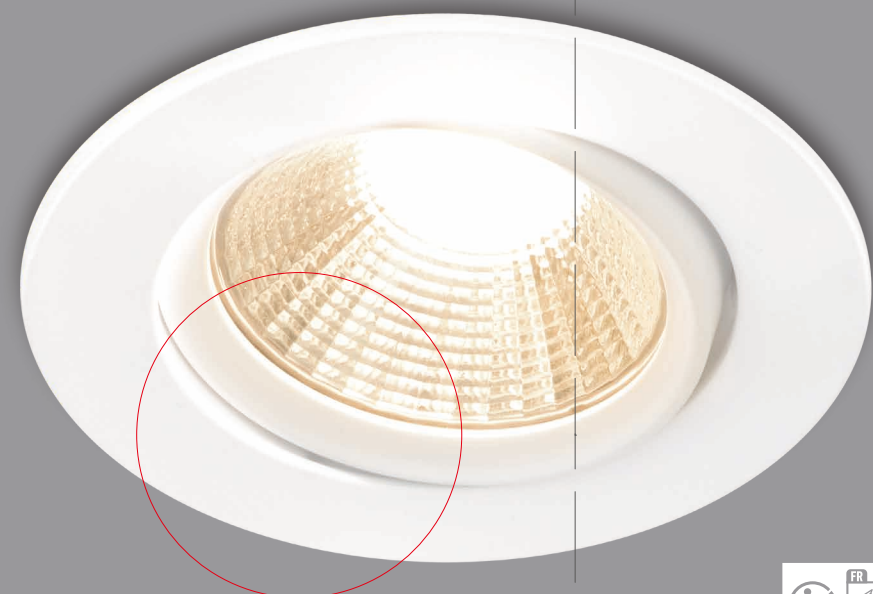

1-KIT

FR

Cet appareil se recycle

A DÉPOSER EN MAGASIN

A DÉPOSER EN DÉCHÈTRE

Points de collecte sur www.quelquedevous.com

Nordlux UK
Unit 22, Deanfield Court
BB7 1QS Clitheroe Lancashire
01200422777