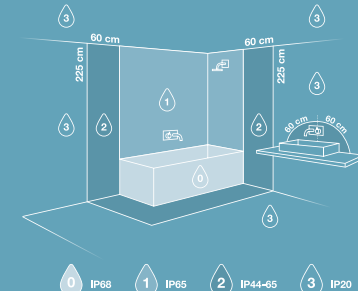

FREMONT IP23

Item N°: 47570101 Hvid/Weiss/White
Db: 1975411 Vit/Blanc/Wit

Max. number of interconnections : 15pcs

Lumen	345lm
Dimmability	Dimmable
Wattage	4,5W LED
Light source	Fixed LED Module
CCT	2700K Warm white
IP class	IP23
Lifetime	25 000 hours
Angle of tilt	12°
Voltage	220-240V~ 50Hz
Class	Class II
Beam angle	36°
CRI	80
Mercury/Hg	0mg
Material	Plastic/Metal

www.nordlux.com

ENERGY LABEL

Nordlux
47570101

Energy efficiency class: **F**

5 kWh/1000h

2021 No. 1095

ENERGY LABEL

Nordlux
47570101

Energy efficiency class: **F**

5 kWh/1000h

2021 No. 1095

nordlux®

nordlux®

Easy connection

Parallel arrangement possible

Parallel mounting possible

Parallel connection possible

Parallel door connection possible

CE UK CA

FREMONT IP23

2700K WARM WHITE

345 LUMEN
90°
4,5W

DIMMABLE

PARALLEL CONNECTION

BEAM ANGLE 36°

TILT ANGLE 12°

nordlux®

1-KIT

FREMONT IP23

2700K WARM WHITE

345 LUMEN
90°
4,5W

DIMMABLE

PARALLEL CONNECTION

BEAM ANGLE 36°

TILT ANGLE 12°

nordlux®

nordlux®

FR

Cet appareil se recycle

À DÉPOSER EN MAGASIN

À DÉPOSER EN DÉCHÈTERIE

Points de collecte sur www.quefairemedesdechets.fr
Privilégiez la réparation ou le don de votre appareil!

AAD: 20012026 YK

Height x Width x Depth COLOR BOX (CM)	NET WEIGHT COLOR BOX (KG)
13x13x7 CM	0.0444 KG
GROSS WEIGHT COLOR BOX (KG)	VOLUME COLOR BOX (CBM)
0.164 KG	0.0012 CBM

Nordlux UK
Unit 22, Deanfield Court
BB7 1QS Clitheroe Lancashire
01200422777