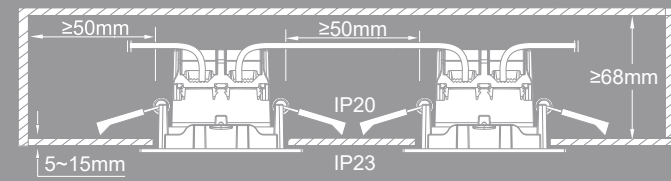

Max. number of interconnections : 15pcs

Cut-out Ø72mm