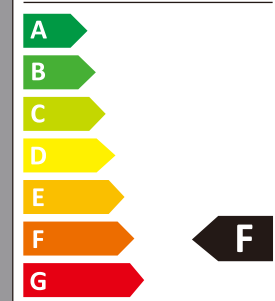

5 kWh/1000h

FREMONT IP23

Item N°: 47580101
Db: 1976423
Hvid/Weiss/White
Vit/Blanc/Wit

Lumen	345lm
Dimmability	Dimmable
Wattage	4,5W LED
Light source	Fixed LED Module
CCT	2700K Warm white
IP class	IP23
Lifetime	25 000 hours
Angle of tilt	12°
Voltage	220-240V~ 50Hz
Class	Class II
Beam angle	36°
CRI	80
Mercury/Hg	0mg
Material	Plastic/Metal

www.nordlux.com

AAD: 15042026 YK

Height - Width - Depth COLOR BOX (CM)	NET WEIGHT COLOR BOX (KG)
26.85x10.8x6.8 CM	0.0668 KG
GROSS WEIGHT COLOR BOX (KG)	VOLUME COLOR BOX (CBM)
0.449 KG	0.0020 CBM