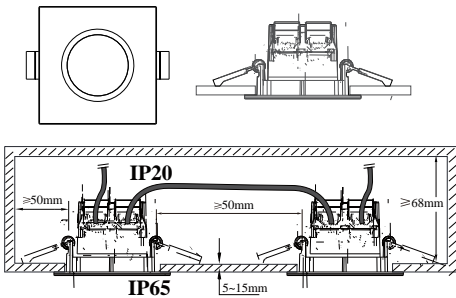

# CLARKSON 3-KIT SQUARE | DOWNLIGHT/RECESSED | BRUSHED STEEL

47600132

nordlux®

Voltage (V): 230 Volt  
IP degree if the fixture includes  
two types of IP degree: IP65  
Class (Class I, Class II, Class III):  
Class 2 (Double isolated)  
Lampholder type (eg, E27/E14,  
etc): LED Module  
Parallel connection possible?:  
True

Primary material: Plastic  
Secondary material: Metal

Color: Brushed steel  
Built In Spot Diameter (cm): 8.5  
Built In Width (cm): 17.2  
EAN: 5701581416383  
TUN: 1975420  
Item Number: 47600132  
Pcs Per Master Carton: 3  
Sales Box Height (cm): 7

Sales Box Width(cm): 11  
Sales Box Depth (cm): 30  
Sales Box Volume m<sup>3</sup> : 0.0023  
Net weight of the luminaire (kg):  
0.348

Useful Lumen (lm): 345  
Color Temperature (K): 2700  
Ra-value : 80  
Lifetime (h): 20000  
Spread Angle (°) (beam angle of  
luminaire): 100  
Candela (cd) (for directional  
lamp only): 0

- Parallel connection possible
- Ideally suited for bathroom zone 1-2 IP65
- Integrated connector block
- Parallel connection possible

Set of 3 LED recessed spotlights with integrated, non-dimmable LEDs in IP65, that can also be used in bathrooms.