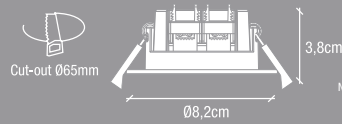

212.00

Lumen	400lm
Dimmability	Non-dimmable
Wattage	4W LED
Light source	Fixed LED Module
CCT	4000K Cool white
IP class	IP20
Lifetime	25 000 hours
Voltage	220-240V~ 50Hz
Class	Class II
Beam angle	120°
CRI	80
Mercury/Hg	0mg
Material	Plastic

CLYDE 8
Item N°: 47650101
Db: 1984829
Hvid/Weiss/White
Vit/Blanc/Wit

www.nordlux.com

Nordlux A/S - Østre Havnegade 34 - DK-9000 Aalborg

ENERGY

Nordlux
47650101

A
B
C
D
E
F
G

4 kWh/1000h

2019/2015

Hulldiameter 65mm
Einbaudiameter 65mm
Høle diameter 65mm
Håldiameter 65mm
Diamètre de perçage 65mm
Inbouw (zaag)doormeter 65mm

CE UK CA

CLYDE 8

4000K COOL WHITE

400 LUMEN
360°
4W

5 YEAR LED
GUARANTEE

MOODMAKER™
NIGHT LIGHT

PARALLEL
CONNECTION

MEMORY/RESET
FUNCTION

CLYDE 8

4000K COOL WHITE

3-step MOODMAKER™

ALL ON CENTER RING

WORKS WITH A NORMAL WALL SWITCH

400 LUMEN
360°
4W

5 YEAR LED
GUARANTEE

PARALLEL
CONNECTION

MOODMAKER™
NIGHT LIGHT

MEMORY/RESET
FUNCTION

F

nordlux®
1-KIT

nordlux®

nordlux®

1-KIT

MOODMAKER™

ON

1st CLICK ON
ALL ON

OFF/ON

2nd CLICK ON
CENTER

OFF/ON

3rd CLICK ON
RING

With memory function

Nordlux UK
Unit 22, Deanfield Court
BB7 1QS Clitheroe Lancashire
01200422777

90.00

55.00

90.00

54.00

304.00

瓦向