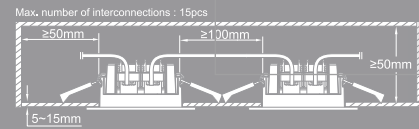

212.00

Lumen	400lm
Dimmability	Non-dimmable
Wattage	4W LED
Light source	Fixed LED Module
CCT	4000K Cool white
IP class	IP20
Lifetime	25 000 hours
Voltage	220-240V~ 50Hz
Class	Class II
Beam angle	120°
CRI	80
Mercury/Hg	0mg
Material	Plastic

CLYDE 8
Item N°: 47650101
Db: 1984829
Hvid/Weiss/White
Vit/Blanc/Wit

www.nordlux.com

Nordlux A/S - Østre Havnegade 34 - DK-9000 Aalborg

ENERGY

Nordlux
47650101

A
B
C
D
E
F
G

4 kWh/1000h

2019/2015

Hulldiameter 65mm
Einbaudiameter 65mm
Høle diameter 65mm
Håldiameter 65mm
Diamètre de perçage 65mm
Inbouw (zaag)doormeter 65mm

CE UK CA

CLYDE 8

4000K COOL WHITE

400 LUMEN
360°
4W

5 YEAR LED
GUARANTEE

MOODMAKER™
NIGHT LIGHT

PARALLEL
CONNECTION

MEMORY/RESET
FUNCTION

CLYDE 8

4000K COOL WHITE

3-step MOODMAKER™

ALL ON CENTER RING

WORKS WITH A NORMAL WALL SWITCH

400 LUMEN
360°
4W

5 YEAR LED
GUARANTEE

PARALLEL
CONNECTION

MOODMAKER™
NIGHT LIGHT

MEMORY/RESET
FUNCTION

F

nordlux®
1-KIT

nordlux®

nordlux®

1-KIT

MOODMAKER™

ON

1st CLICK ON
ALL ON

OFF/ON

2nd CLICK ON
CENTER

OFF/ON

3rd CLICK ON
RING

With memory function

Nordlux UK
Unit 22, Deanfield Court
BB7 1QS Clitheroe Lancashire
01200422777

90.00

55.00

90.00

54.00

304.00

瓦向