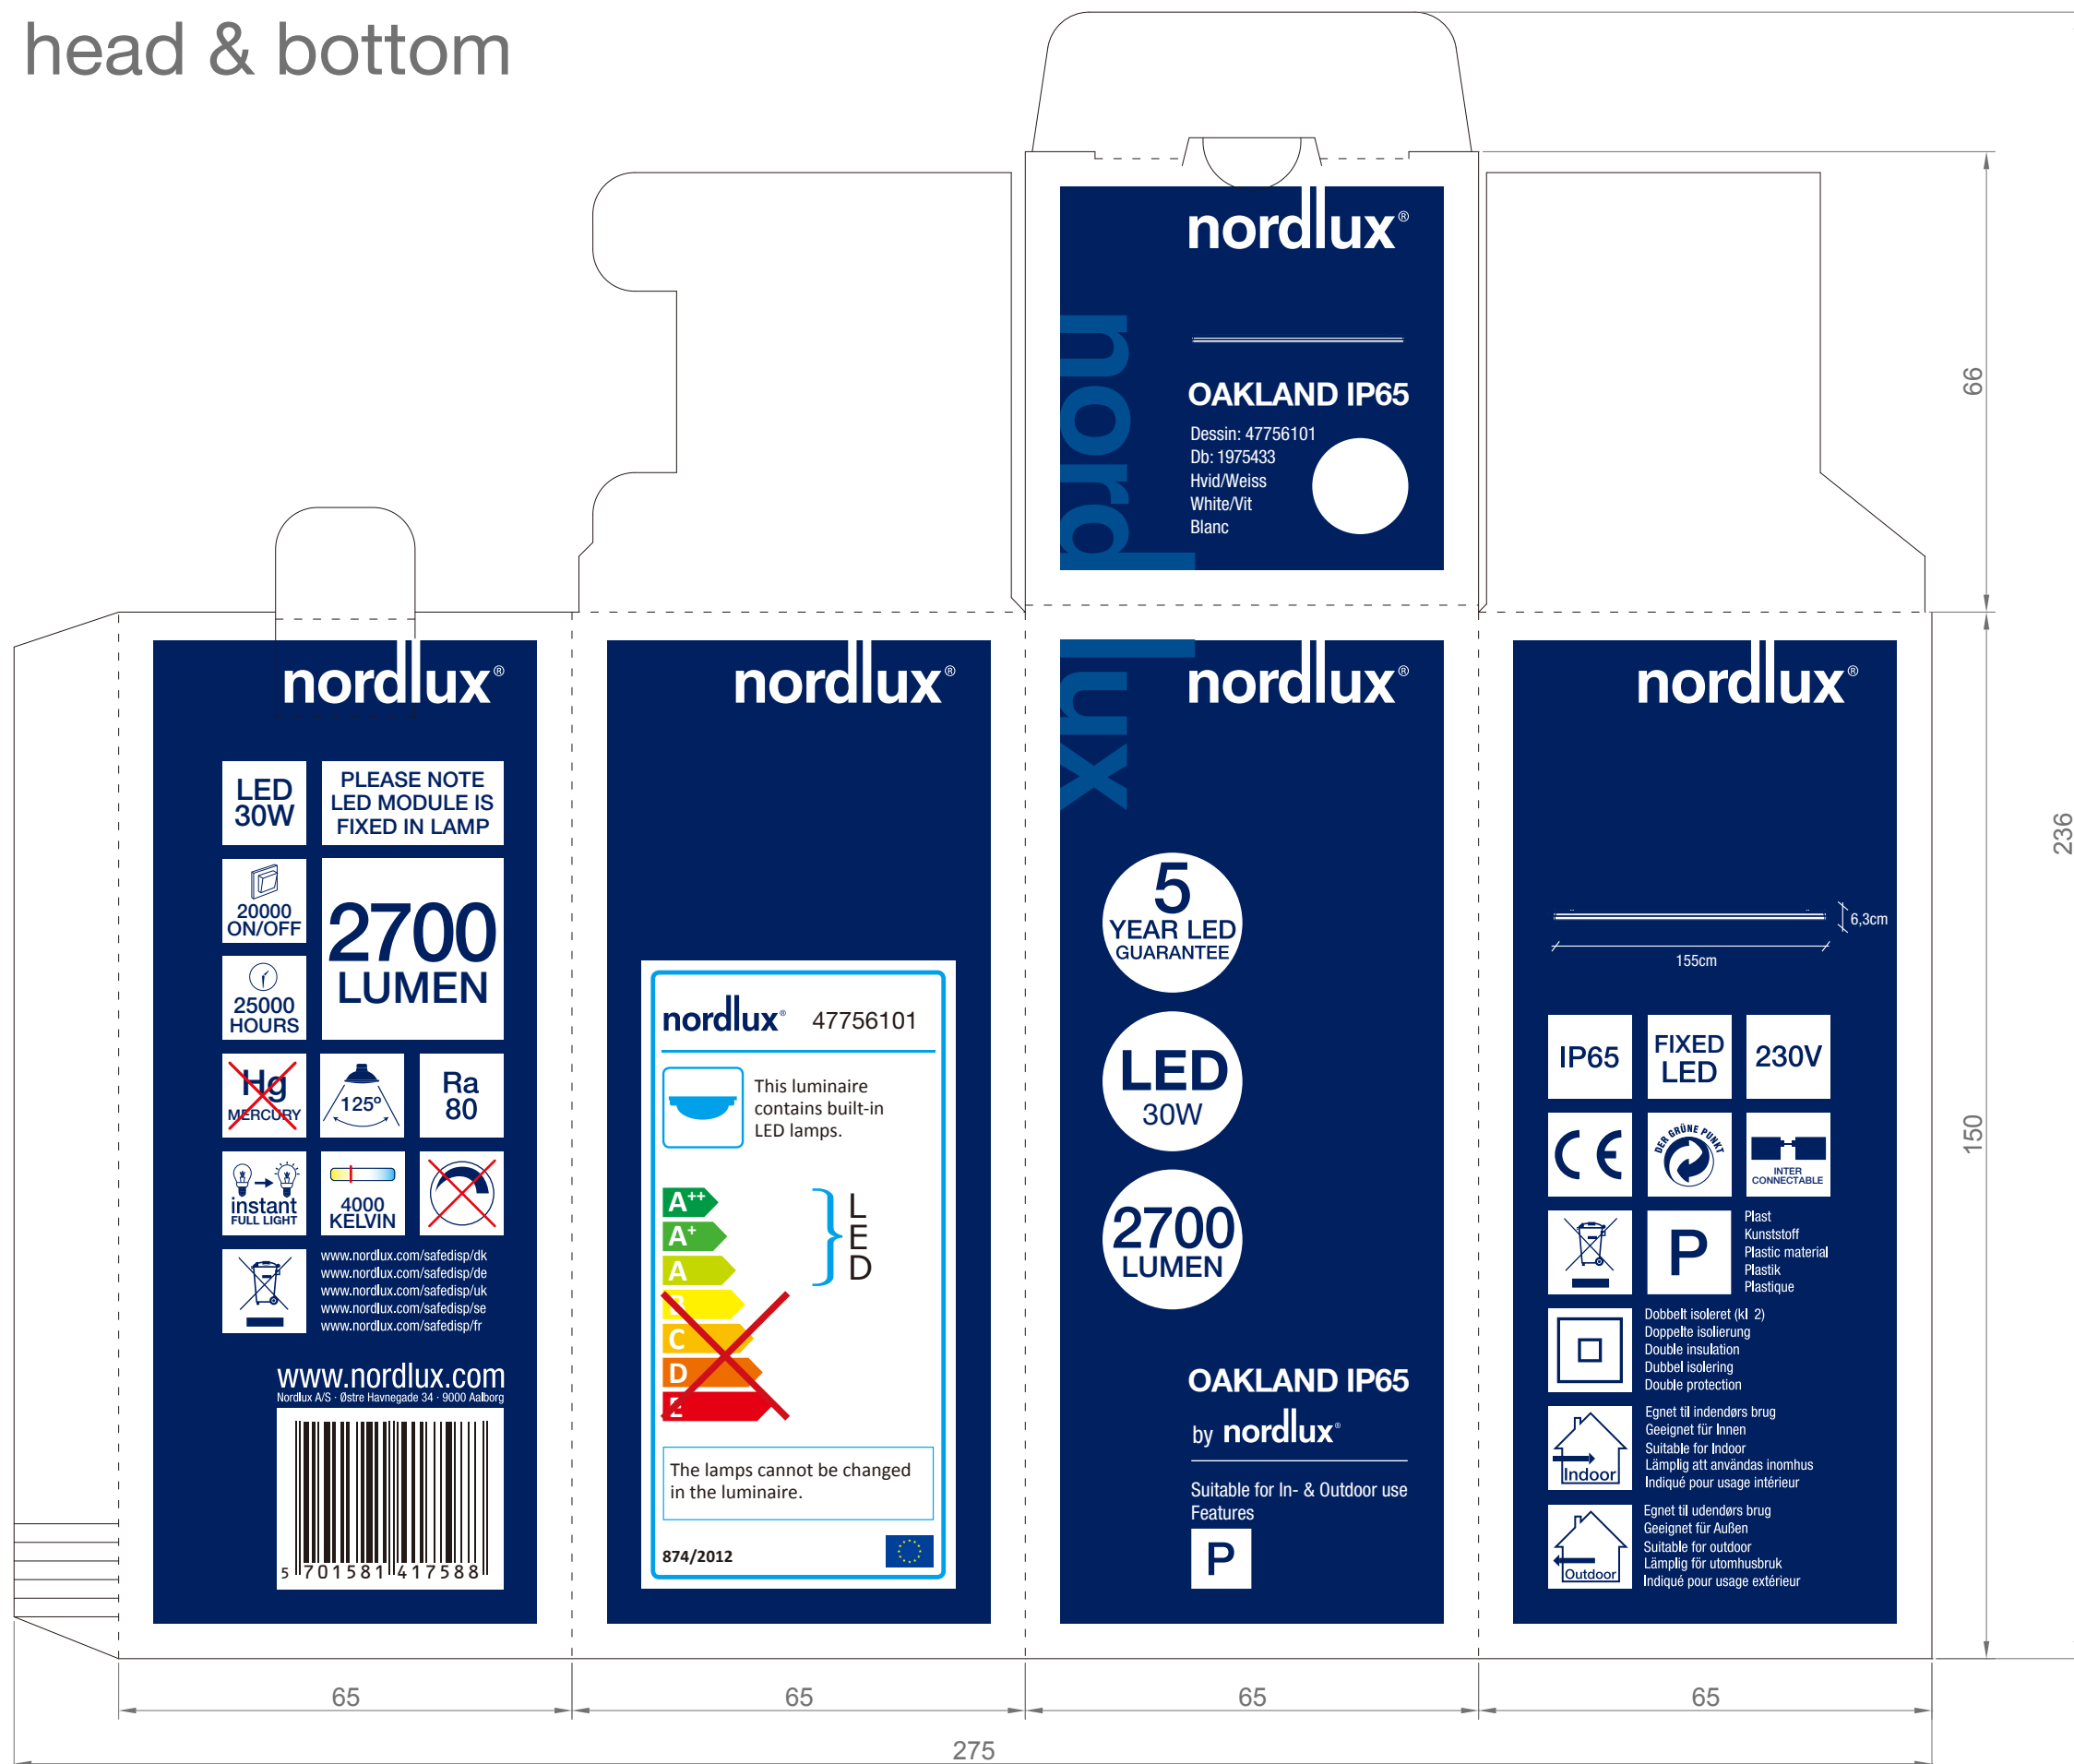

head & bottom

Height x Width x Depth COLOR BOX (CM)	NET WEIGHT COLOR BOX (KG)
154x6.5x6.5 CM	0.054 KG
GROSS WEIGHT COLOR BOX (KG)	VOLUME COLOR BOX (CBM)
1.114 KG	0.00651 BM