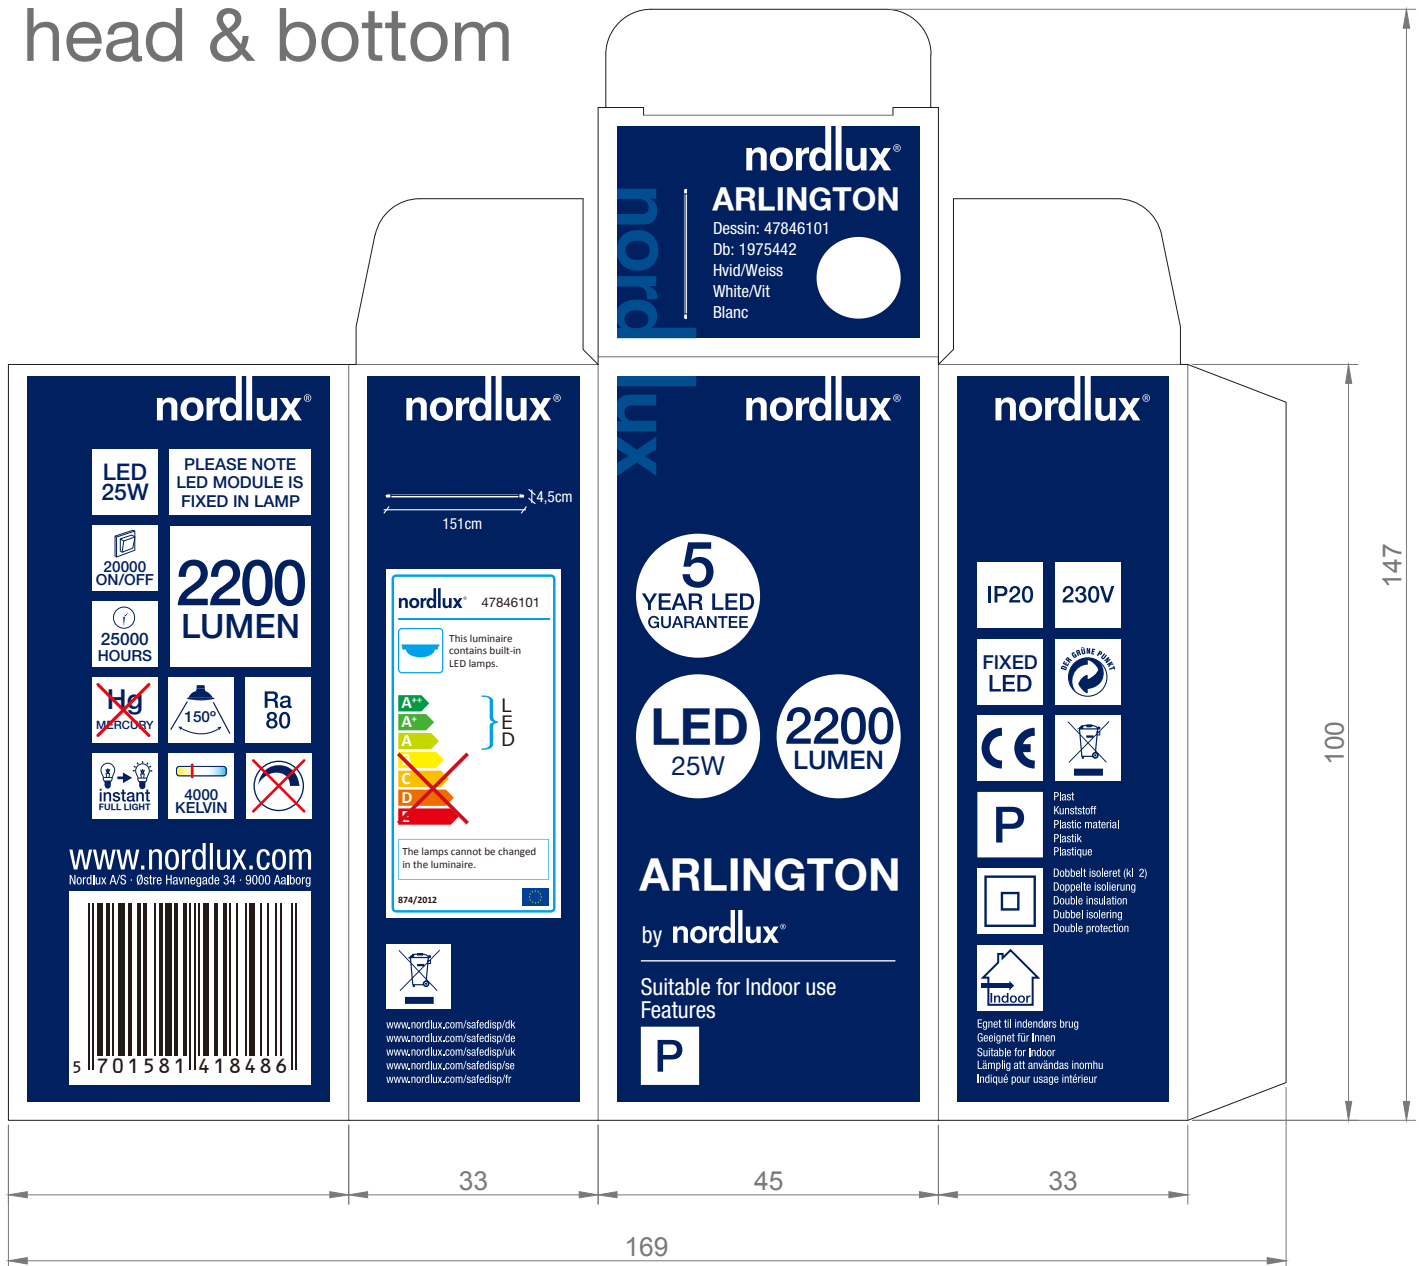

# head & bottom

20	100	
	Height x Width x Depth COLOR BOX (CM)	NET WEIGHT COLOR BOX (KG)
	151.8x4.5x3.3 CM	0.021 KG
	GROSS WEIGHT COLOR BOX (KG)	VOLUME COLOR BOX (CBM)
	0.421 KG	0.00225 BM