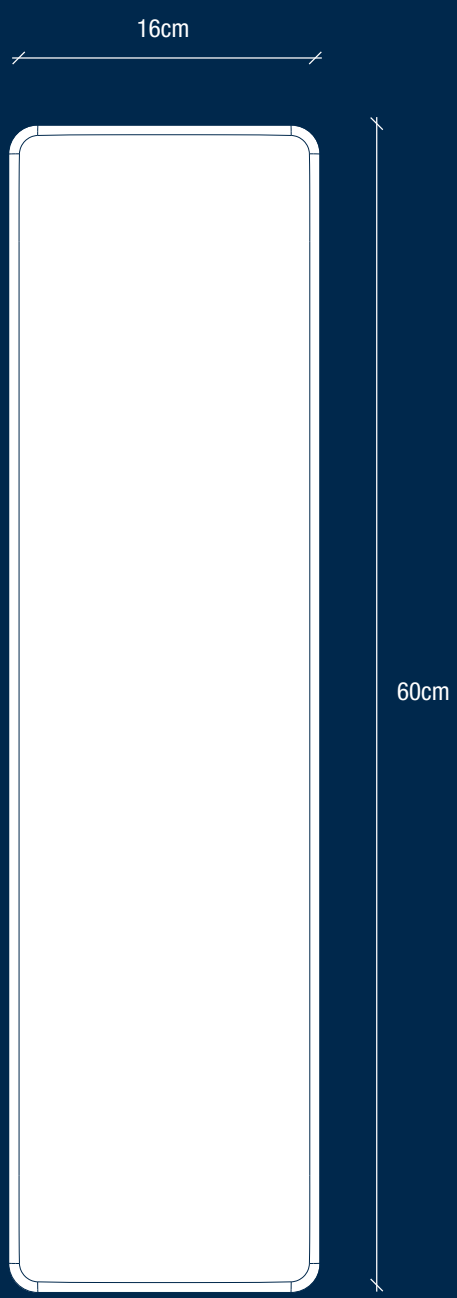

nordlux®

nordlux®

nordlux®

nordlux®

nordlux®

nordlux®

TRENTON

TRENTON

nordlux® 47856101

This luminaire contains built-in LED lamps.

A+
A
C
D

LED
D

PLEASE NOTE
LED MODULE IS
FIXED IN LAMP

LED 23W

20000 ON/OFF

Instant Plus Lamp

4000 KELVIN

25000 HOURS

1900 LUMEN

Ra ≥80

www.nordlux.com

874/2012

1900 LUMEN

LED 23W

5 YEAR LE GUARANTEE

1900 LUMEN

4000K

www.nordlux.com

5 701581 4 185851

TRENTON

TRENTON

TRENTON

AAD: 10072019 YK

Height + Width + Depth COLOR BOX (CM)	NET WEIGHT COLOR BOX (KG)
62.5x18.5x6.5 CM	0.199 KG
GROSS WEIGHT COLOR BOX (KG)	VOLUME COLOR BOX (CBM)
1.024 KG	0.00752 CBM

625.00

795.00

185.00

65.00

185.00

65.00

520.00