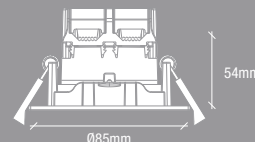

Ø85mm

Lumen	380lm
Dimmability	Dimmable
Wattage	4,5W LED
Light source	Fixed LED Module
CCT	4000K Cool white
IP class	IP23
Lifetime	25 000 hours
Angle of tilt	12°
Voltage	220-240V ~ 50Hz
Class	Class II
Beam angle	36°
CRI	80
Mercury/Hg	0mg
Material	Plastic/Metal

www.nordlux.com