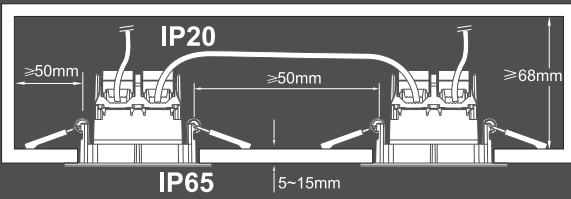

The lamps cannot be changed in the luminaire.

874/2012