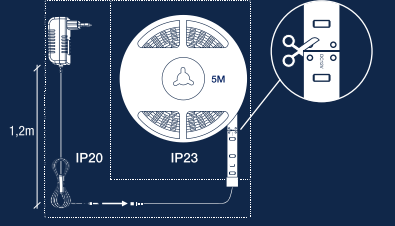

www.nordlux.com

Nordlux A/S - Østre Havnegade 34 - DK-9000 Aalborg

AAD: 18022025 GL