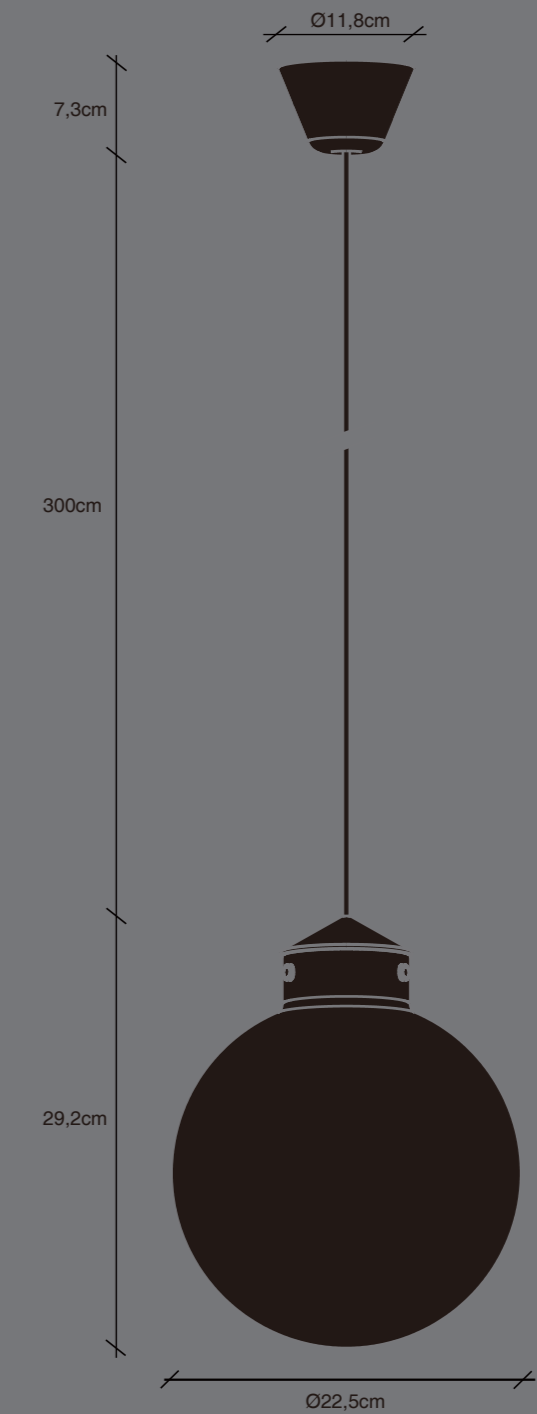

RAITO 22

Design: 48013001
Hvid/Vit
Blanc/Blanc

IP20
E27
230V
MAX
25W
M/L/G
Eco-label
Energy class: A++
Energy consumption:
0.1 kWh/100h
www.dftp.dk

www.dftp.dk

AAD:11032020 XY