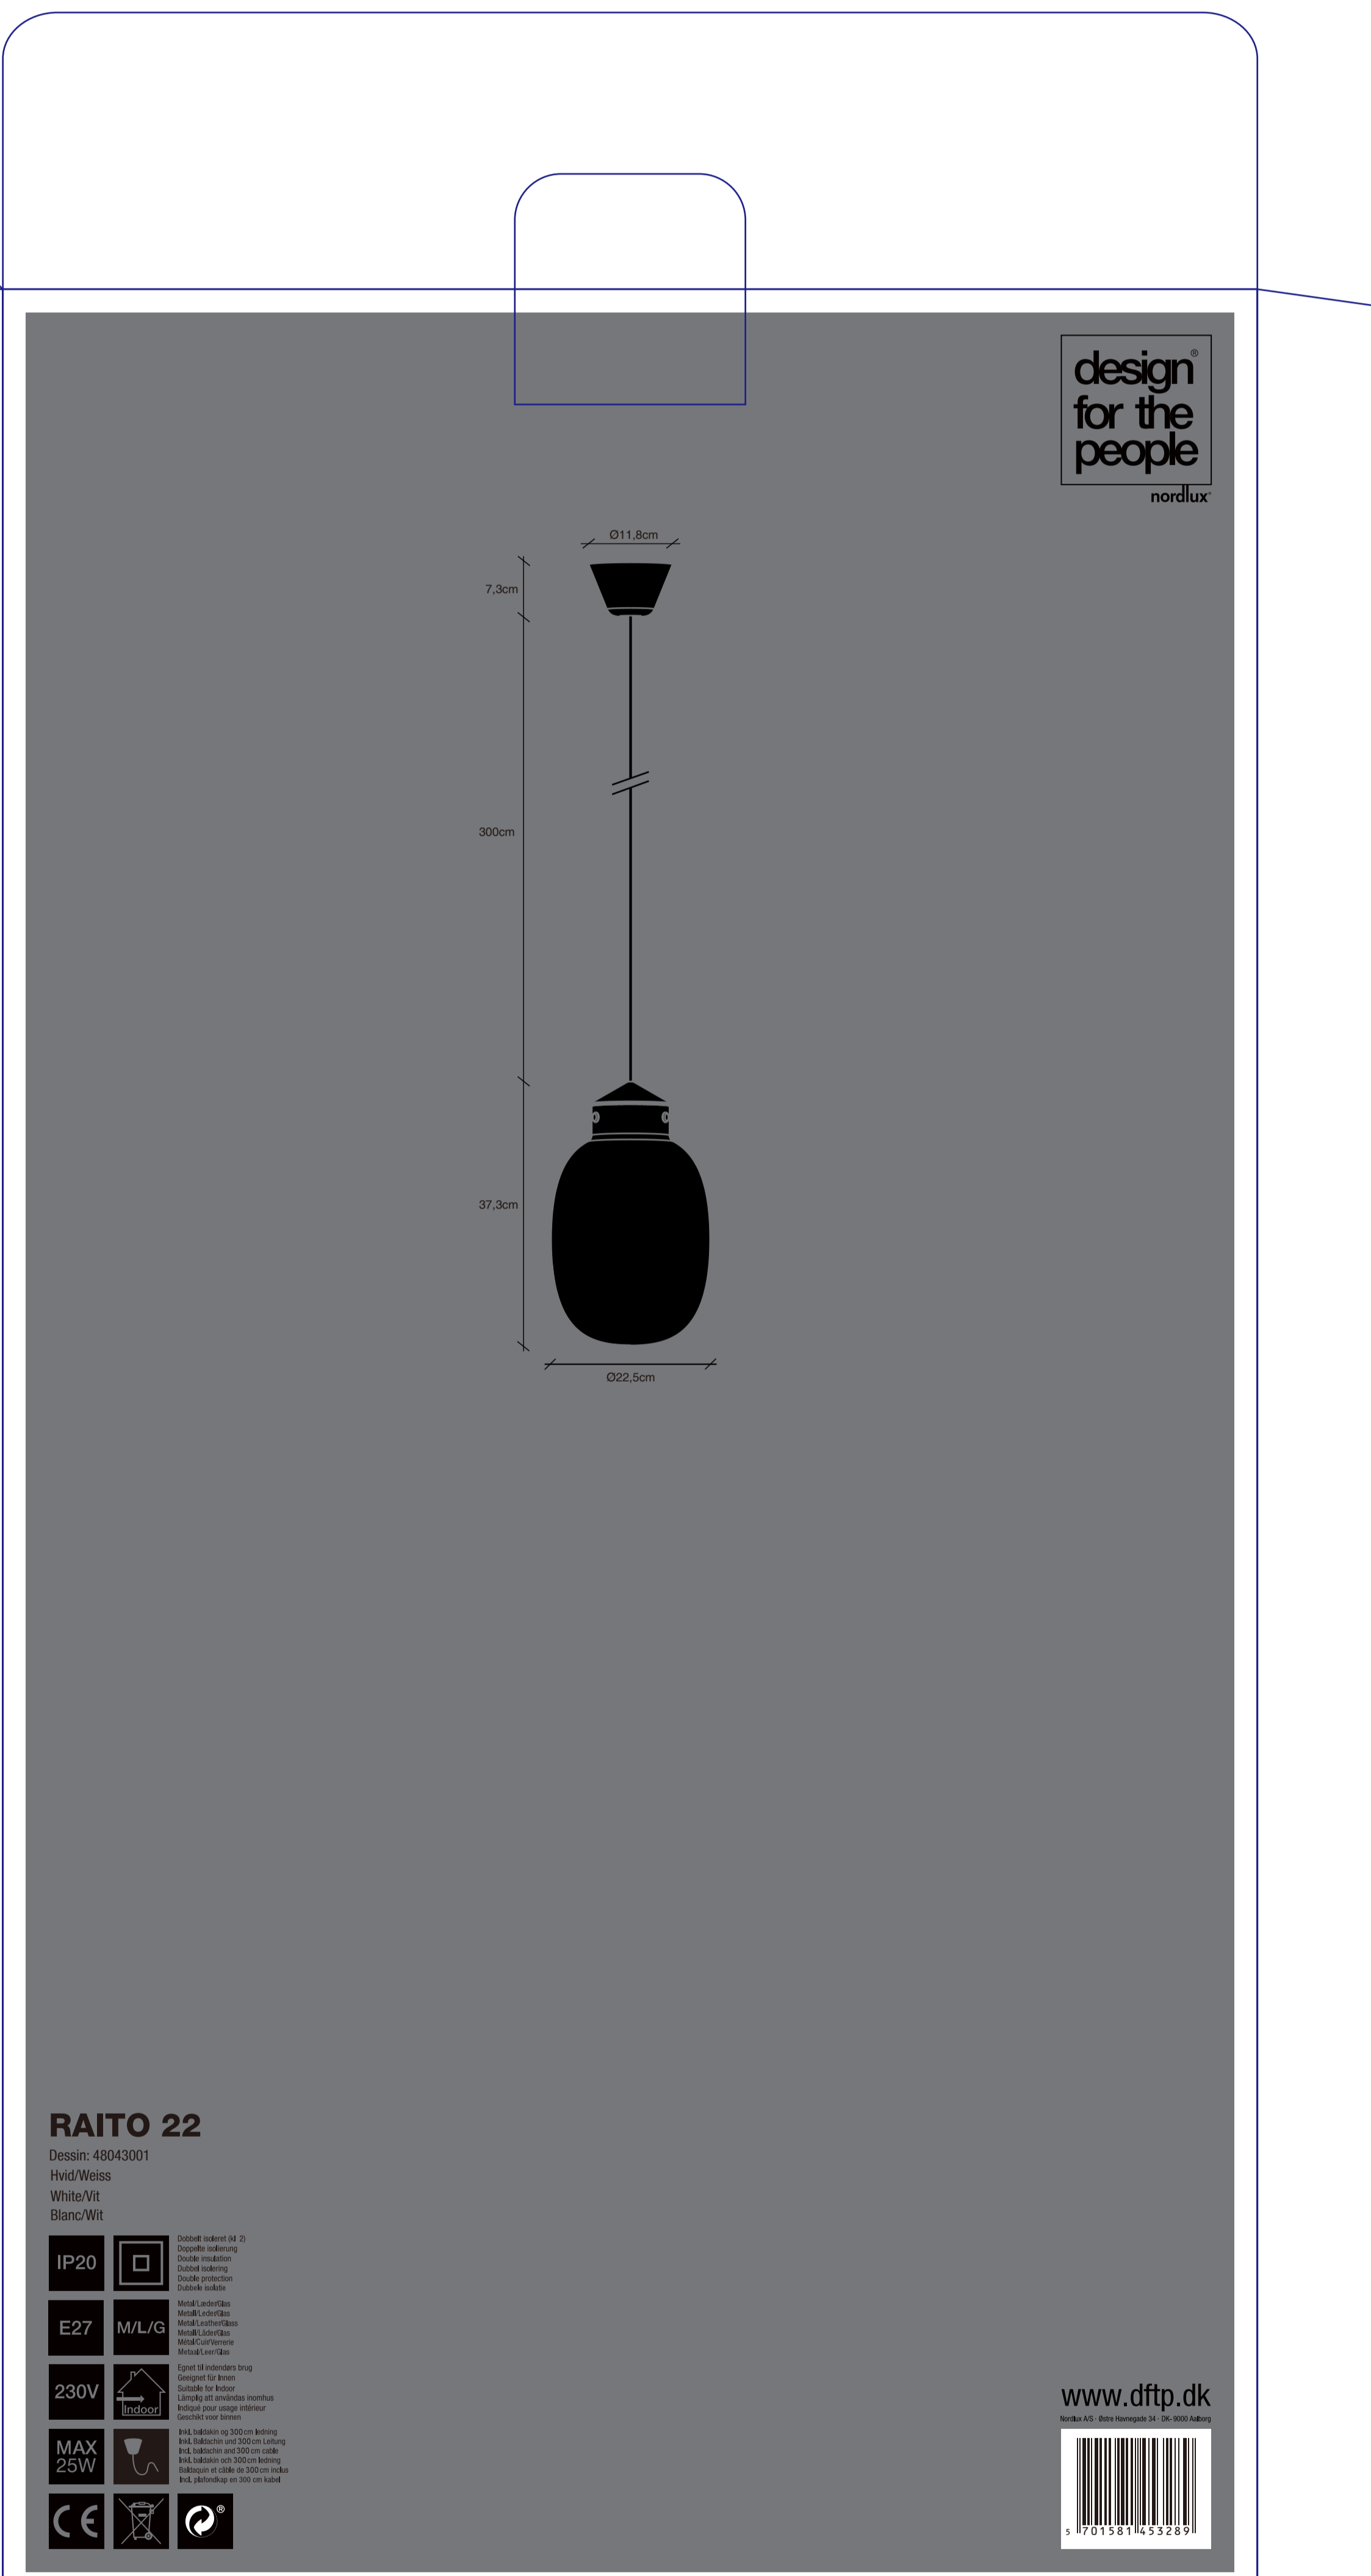

48043001 SIZE:272*272*500 mm
PANTONE Cool Gray 9C 100%

AAD-11032020 XY