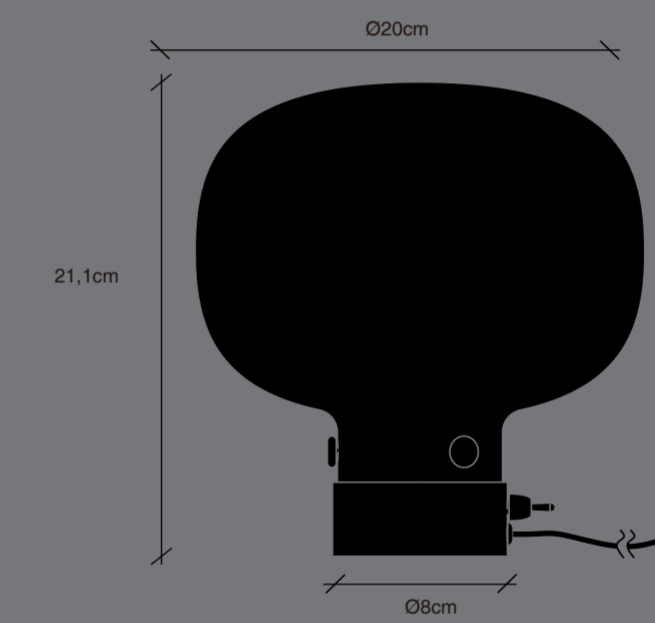

RAITO

IP20	Material: Polycarbonate
E27	Max. power: 25W
230V	Max. power: 25W
MAX 25W	Max. power: 25W
CE	RoHS

www.dft.dk

AAD-11032020.XY