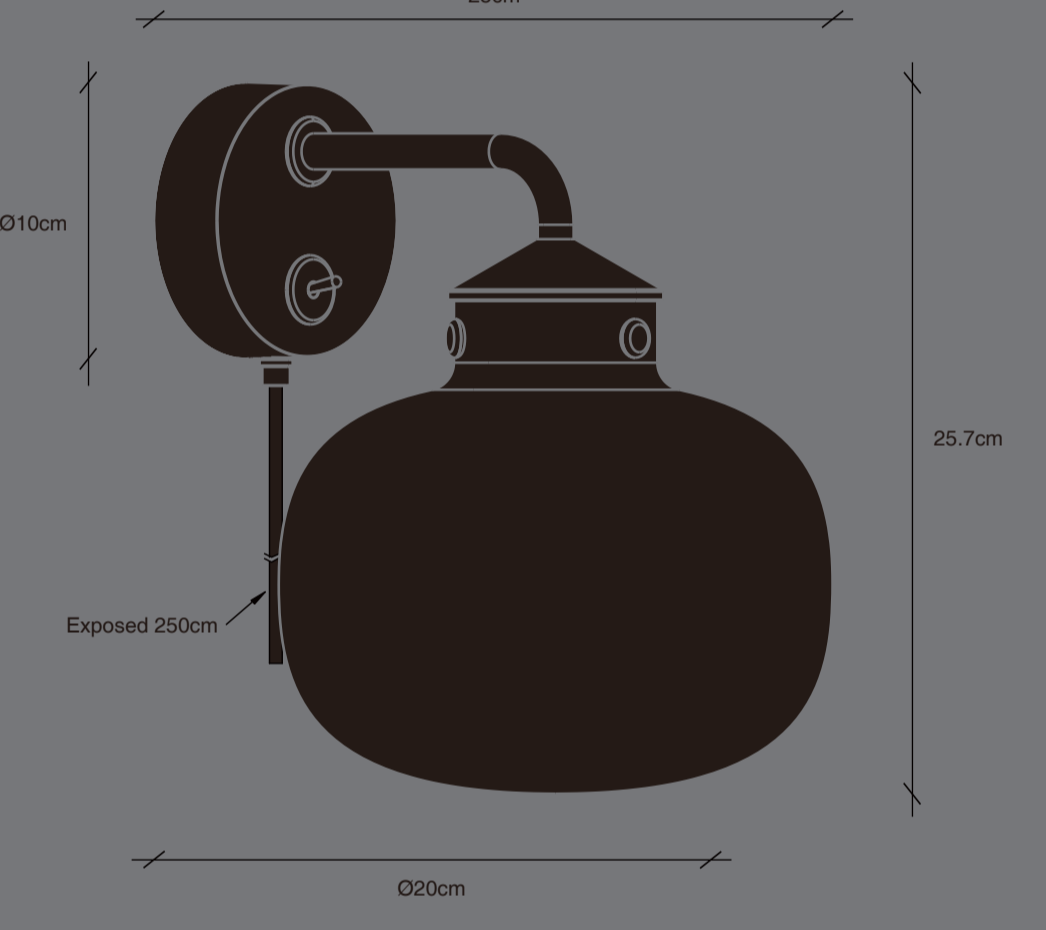

design for the people
nordlux