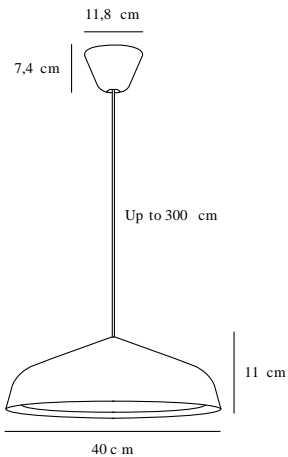

# FURA 40 | PENDANTS/SUSPENDED LIGHTING | WHITE

48113001

Voltage (V): 230 Volt  
IP degree if the fixture includes two types of IP degree: IP20  
Class (Class I, Class II, Class III): Class 2 (Double isolated)  
Lampholder type (eg, E27/E14, etc): LED Module  
Dimmerable: True

Primary material: Metal  
Secondary material: Plastic  
Color of the cable: White  
Length of the cable (cm): 300  
Is the cable replaceable: False  
Color: White

Shade Diameter (cm): 40  
Shade Height (cm): 11  
EAN: 5701581454088  
Item Number: 48113001  
Pcs Per Master Carton: 1  
Sales Box Height (cm): 49  
Sales Box Width(cm): 15

Sales Box Depth (cm): 44  
Sales Box Volume m<sup>3</sup> : 0.0323  
Net weight of the luminaire (kg): 2.88

Useful Lumen (lm): 1700  
Color Temperature (K): 2200/2700  
Ra-value : 80  
Lifetime (h): 30000  
Spread Angle (°) (beam angle of luminaire): 120  
Candela (cd) (for directional lamp only): 0