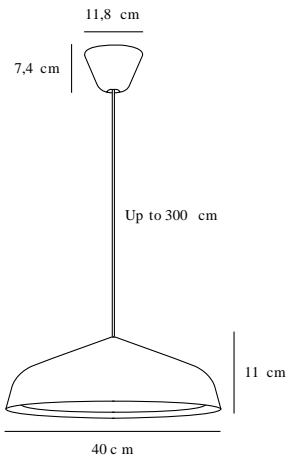

# FURA 40 | PENDANTS/SUSPENDED LIGHTING | BLACK

48113003

Voltage (V): 230 Volt  
 IP degree if the fixture includes two types of IP degree: IP20  
 Class (Class I, Class II, Class III): Class 2 (Double isolated)  
 Lampholder type (eg, E27/E14, etc): LED Module  
 Dimmerable: True

Primary material: Metal  
 Secondary material: Plastic  
 Color of the cable: Black  
 Length of the cable (cm): 300  
 Is the cable replaceable: False  
 Color: Black

Shade Diameter (cm): 40  
 Shade Height (cm): 11  
 EAN: 5701581454187  
 Item Number: 48113003  
 Pcs Per Master Carton: 1  
 Sales Box Height (cm): 49  
 Sales Box Width(cm): 15

Sales Box Depth (cm): 44  
 Sales Box Volume m<sup>3</sup> : 0.0323  
 Net weight of the luminaire (kg): 2.88

Useful Lumen (lm): 1700  
 Color Temperature (K): 2200/2700  
 Ra-value : 80  
 Lifetime (h): 30000  
 Spread Angle (°) (beam angle of luminaire): 120  
 Candela (cd) (for directional lamp only): 0