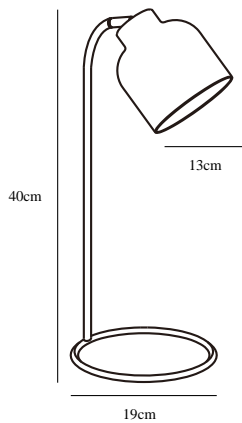

JULIAN | TABLE LIGHTING | WHITE

48405001

nordlux®

Voltage (V): 230 Volt
IP degree if the fixture includes two types of IP degree: IP20
Maximum compatible bulb wattage (W): 25W
Class (Class I, Class II, Class III): Class 2 (Double isolated)
Lampholder type (eg, E27/E14, etc): E14
Dimmerable: Yes with compatible bulb

Color: White
Height (cm): 40
Shade Diameter (cm): 13
Base Dimension (cm): 19
EAN: 5701581456488
TUN: 2042305
Item Number: 48405001
Pcs Per Master Carton: 3

Sales Box Height (cm): 41
Sales Box Width(cm): 22
Sales Box Depth (cm): 19.5
Sales Box Volume m³ : 0.0176
Net weight of the luminaire (kg): 0.65

Primary material: Metal
Color of the cable: White
Length of the cable (cm): 150
Is the cable replaceable: False

• Contemporary and simple style

Julian is a minimalist series in a modern design. With the combination of the matte surface and the elegant top in brushed brass, the series takes on an air of exclusivity. The warm light spreads both upwards and downwards through the small holes in the top of the screen, creating a beautiful effect in the light as it spreads out into the room, giving Julian its unique character.

The Julian table lamp is well thought out down to the smallest detail, where the design of the minimalist round base becomes an integral part of the lamp's expression.