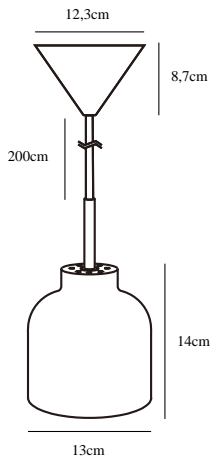

JULIAN 13 | PENDANTS/SUSPENDED LIGHTING |

nordlux®

WHITE

48413001

Voltage (V): 230 Volt
IP degree if the fixture includes two types of IP degree: IP20
Maximum compatible bulb wattage (W): 25W
Class (Class I, Class II, Class III): Class 2 (Double isolated)
Lampholder type (eg, E27/E14, etc): E14
Dimmerable: Yes with compatible bulb

Color: White
Shade Diameter (cm): 13
Shade Height (cm): 14
EAN: 5701581456587
TUN: 2042306
Item Number: 48413001
Pcs Per Master Carton: 6

Sales Box Height (cm): 21
Sales Box Width(cm): 14
Sales Box Depth (cm): 14
Sales Box Volume m³ : 0.0041
Net weight of the luminaire (kg): 0.398

Primary material: Metal
Color of the cable: White
Length of the cable (cm): 200
Is the cable replaceable: False

• Contemporary and simple style

Julian is a minimalist series in a modern design. With the combination of the matte surface and the elegant top in brushed brass, the series takes on an air of exclusivity. The warm light spreads both upwards and downwards through the small holes in the top of the screen, creating a beautiful effect in the light as it spreads out into the room, giving Julian its unique character.