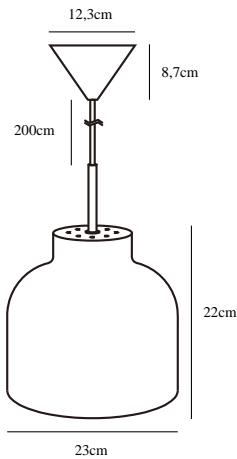

JULIAN 23 | PENDANTS/SUSPENDED LIGHTING |

nordlux®

WHITE

48423001

Voltage (V): 230 Volt
IP degree if the fixture includes two types of IP degree: IP20
Maximum compatible bulb wattage (W): 25W
Class (Class I, Class II, Class III): Class 2 (Double isolated)
Lampholder type (eg, E27/E14, etc): E27
Dimmerable: Yes with compatible bulb

Color: White
Shade Diameter (cm): 23
Shade Height (cm): 22
EAN: 5701581456686
TUN: 2042307
Item Number: 48423001
Pcs Per Master Carton: 3

Sales Box Height (cm): 25
Sales Box Width(cm): 24
Sales Box Depth (cm): 24
Sales Box Volume m³ : 0.0144
Net weight of the luminaire (kg): 0.876

Primary material: Metal
Color of the cable: White
Length of the cable (cm): 200
Is the cable replaceable: False

• Contemporary and simple style

Julian is a minimalist series in a modern design. With the combination of the matte surface and the elegant top in brushed brass, the series takes on an air of exclusivity. The warm light spreads both upwards and downwards through the small holes in the top of the screen, creating a beautiful effect in the light as it spreads out into the room, giving Julian its unique character.