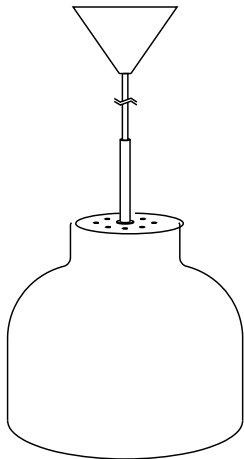

## WHITE

48433001

Voltage (V): 230 Volt  
IP degree if the fixture includes two types of IP degree: IP20  
Maximum compatible bulb wattage (W): 40W  
Class (Class I, Class II, Class III): Class 2 (Double isolated)  
Lampholder type (eg, E27/E14, etc): E27  
Dimmerable: Yes with compatible bulb

Primary material: Metal  
Color of the cable: White  
Length of the cable (cm): 200  
Is the cable replaceable: False

Color: White  
Shade Diameter (cm): 32  
Shade Height (cm): 28  
EAN: 5701581456785  
TUN: 2042308  
Item Number: 48433001  
Pcs Per Master Carton: 2

Sales Box Height (cm): 31  
Sales Box Width(cm): 33  
Sales Box Depth (cm): 33  
Sales Box Volume m<sup>3</sup> : 0.0338  
Net weight of the luminaire (kg): 1.287

### • Contemporary and simple style

Julian is a minimalist series in a modern design. With the combination of the matte surface and the elegant top in brushed brass, the series takes on an air of exclusivity. The warm light spreads both upwards and downwards through the small holes in the top of the screen, creating a beautiful effect in the light as it spreads out into the room, giving Julian its unique character.