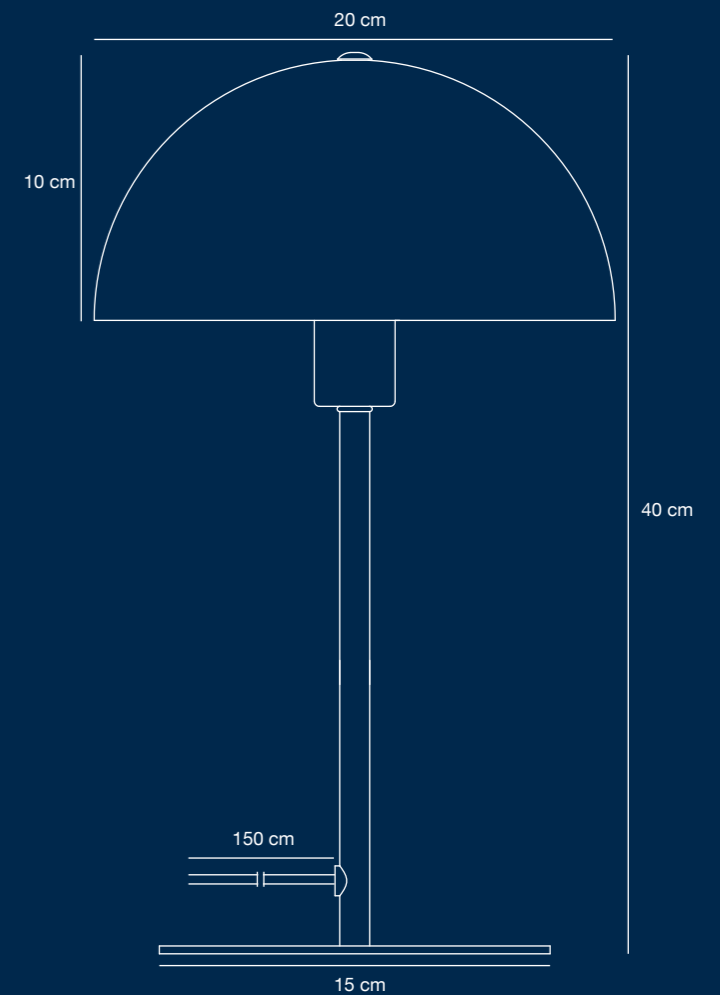

BULB NOT INCLUDED

BULB NOT INCLUDED

ELLEN

ELLEN

ELLEN

ELLEN

Item No: 4855006
Dz: 22/2023
Belge

- IP20
- E14
- 220-240V 50/60Hz
- MAX 40W
- CE
- UKCA
- BULB NOT INCLUDED