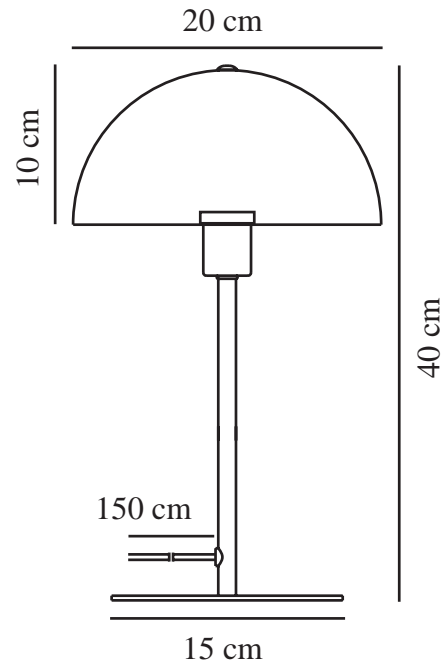

ELLEN 20 | TABLE LAMP | BEIGE

48555009

nordlux®

Voltage (V): 220-240 Volt
IP degree: IP20
Maximum bulb wattage (W): 40
Class (Class 1, Class 2, Class 3):
Class 2 (Double isolated)
Socket type: E14
Switch placement: On the cable
Parallel connection: False

Primary material: Metal
Secondary material: Plastic
Colour of the cable: White
Length of the cable (cm): 150
Surface material of the cable:
Textile
Is the cable replaceable: False
Colour: Beige

Height (cm) : 40
Width (cm): 20
Tube Diameter (cm): 1.15
Shade Diameter (cm): 20
Shade Height (cm): 10
Length (cm): 20

EAN: 5704924011559
TUN: 2276927
Item Number: 48555009
Pcs Per Master Carton: 3

Sales Box Height (cm): 32.5
Sales Box Width(cm): 22
Sales Box Depth (cm): 20
Sales Box Volume m³ : 0.0143
Product net weight (kg): 1.12

• Contemporary and elegant style • Creates a soft downlight

With references to minimalist and timeless Scandinavian design, Ellen fits beautifully into most interior designs. The rounded shade creates an elegant and contemporary contrast to the lightweight frame and contributes visual volume and a wide field of light. Ellen is the perfect table lamp to brighten up your home with a soft and pleasant light.