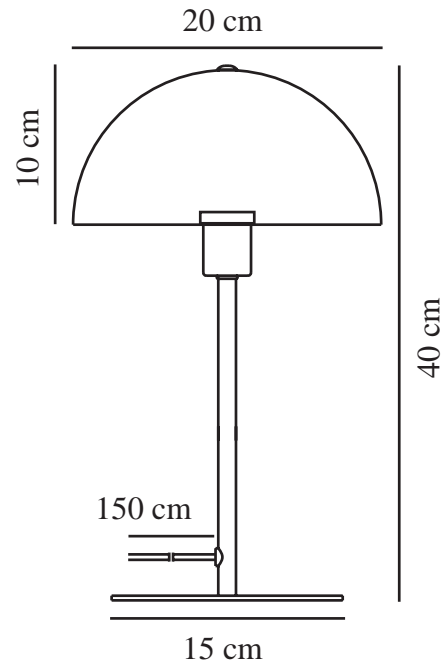

ELLEN 20 | TABLE LAMP | DUSTY GREEN

48555013

nordlux®

Voltage (V): 220-240 Volt
IP degree: IP20
Maximum bulb wattage (W): 40
Class (Class 1, Class 2, Class 3):
Class 2 (Double isolated)
Socket type: E14
Dimmerable: Yes with compatible
bulb
Switch placement: On the cable
Parallel connection: False

Primary material: Metal
Secondary material: Plastic
Colour of the cable: White
Length of the cable (cm): 150
Surface material of the cable:
Textile
Is the cable replaceable: False

Colour: Dusty green

Height (cm) : 40
Width (cm): 20
Shade Diameter (cm): 20
Shade Height (cm): 10
Lenght (cm): 20

EAN: 5704924022548
TUN: 2412246
Item Number: 48555013

Pcs Per Master Carton: 3
Sales Box Height (cm): 32.5
Sales Box Width(cm): 22
Sales Box Depth (cm): 20
Sales Box Volume m³ : 0.0143
Product net weight (kg): 1

• Contemporary and elegant style • Creates a soft downlight

With references to minimalist and timeless Scandinavian design, Ellen fits beautifully into most interior designs. The rounded shade creates an elegant and contemporary contrast to the lightweight frame and contributes visual volume and a wide field of light. Ellen is the perfect table lamp to brighten up your home with a soft and pleasant light.