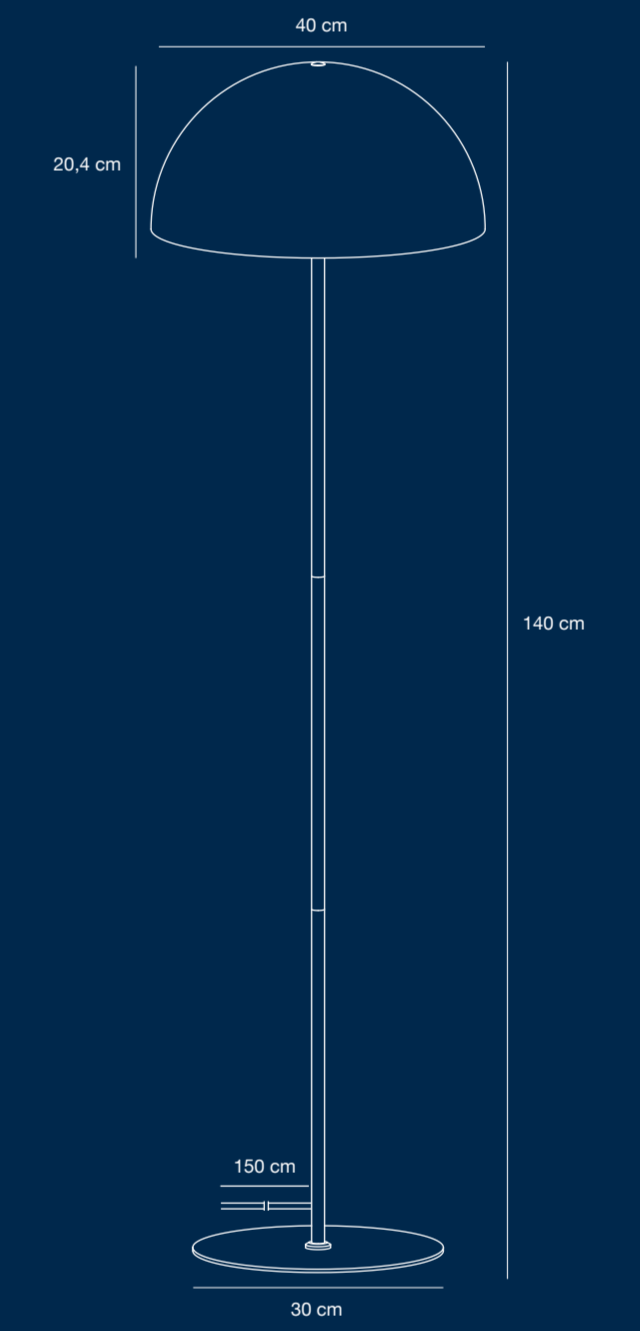

nordlux®

nordlux

nordlux®

nordlux®

nordlux®

nordlux®

BULB
NOT
INCLUDED

ELLEN

BULB
NOT
INCLUDED

ELLEN

ELLEN

ELLEN

Item N° 024201
In 2x2x25cm
Material
Aluminum
3003