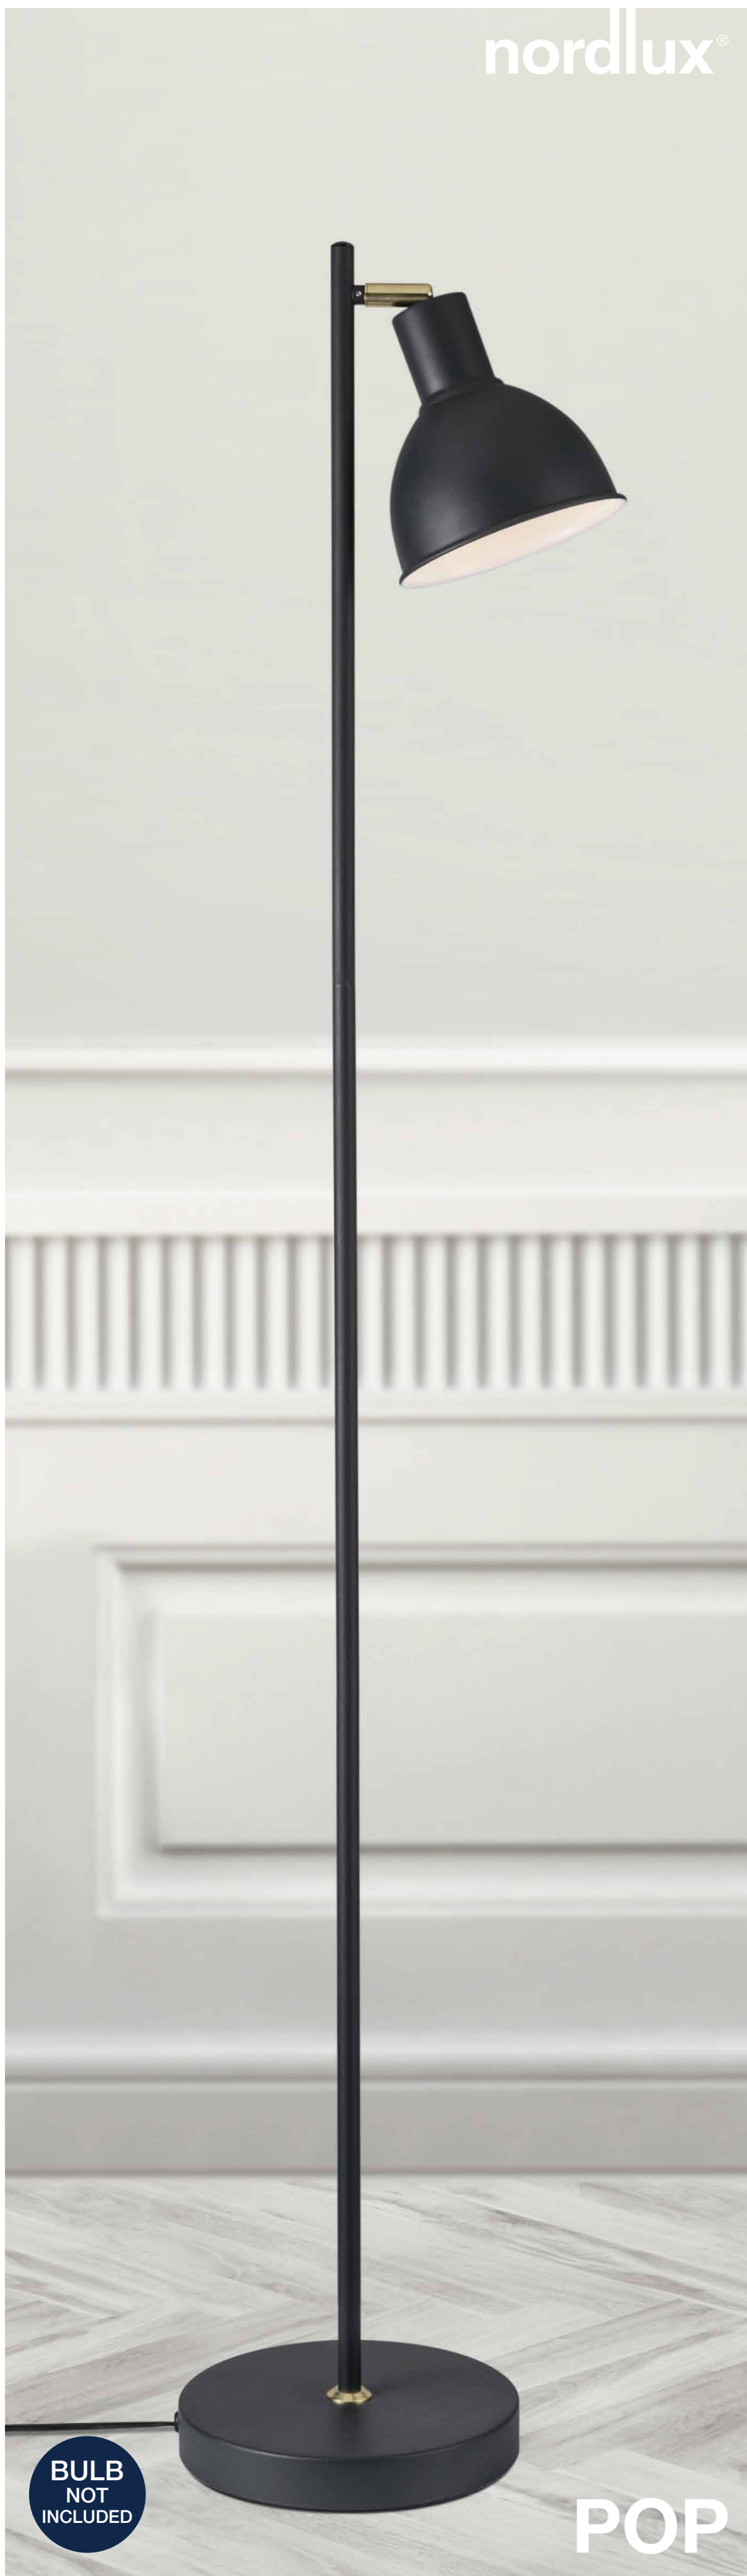

170mm

270mm

170mm

270mm

170mm

560mm

BULB NOT INCLUDED

POP

BULB NOT INCLUDED

POP

POP

POP

- IP20
- E27
- 230V
- MAX 15W
- CE
- BULB NOT INCLUDED

www.nordlux.com
1 7015 314 913 2 2