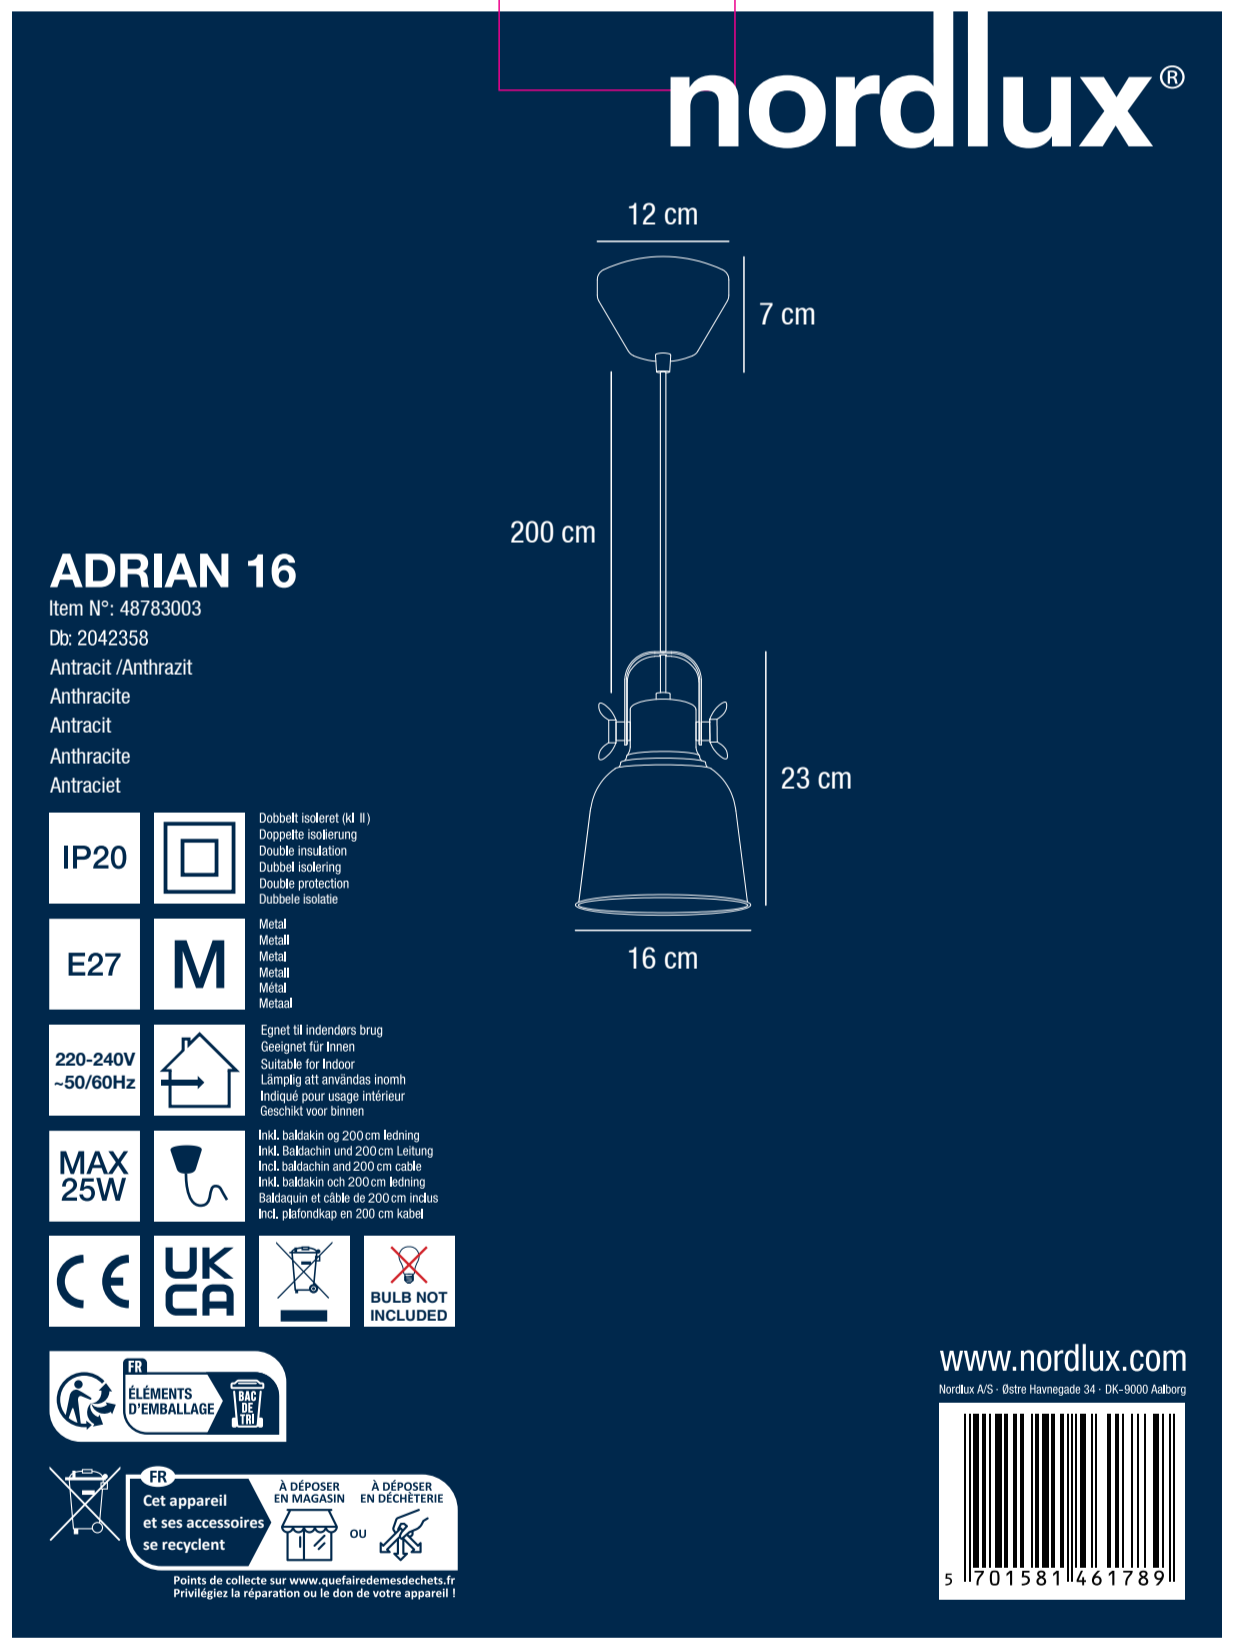

ITEM NO.:HN8260S-1
 INNER BOX:16.5X16.5X22CM

530MM

680MM