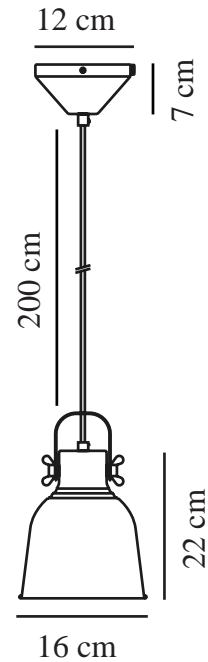

ADRIAN 16 | PENDANT | ANTHRACITE

48783003

nordlux®

Voltage (V): 220-240 Volt
IP degree: IP20
Maximum bulb wattage (W): 25
Class (Class 1, Class 2, Class 3):
Class 2 (Double isolated)
Socket type: E27
Dimmerable: Yes with compatible
bulb
Parallel connection: True

Primary material: Metal
Secondary material: Plastic
Colour of the cable: Black/white
Length of the cable (cm): 200
Surface material of the cable:
Textile
Is the cable replaceable: False

Colour: Anthracite

Height (cm) : 24
Width (cm): 16
Shade Diameter (cm): 16
Shade Height (cm): 22
Length (cm): 16
Tilt Angle (°): 180

EAN: 5701581461789
TUN: 2042358
Item Number: 48783003

Pcs Per Master Carton: 6
Sales Box Height (cm): 22
Sales Box Width(cm): 16.5
Sales Box Depth (cm): 16.5
Sales Box Volume m³ : 0.01
Product net weight (kg): 0.63