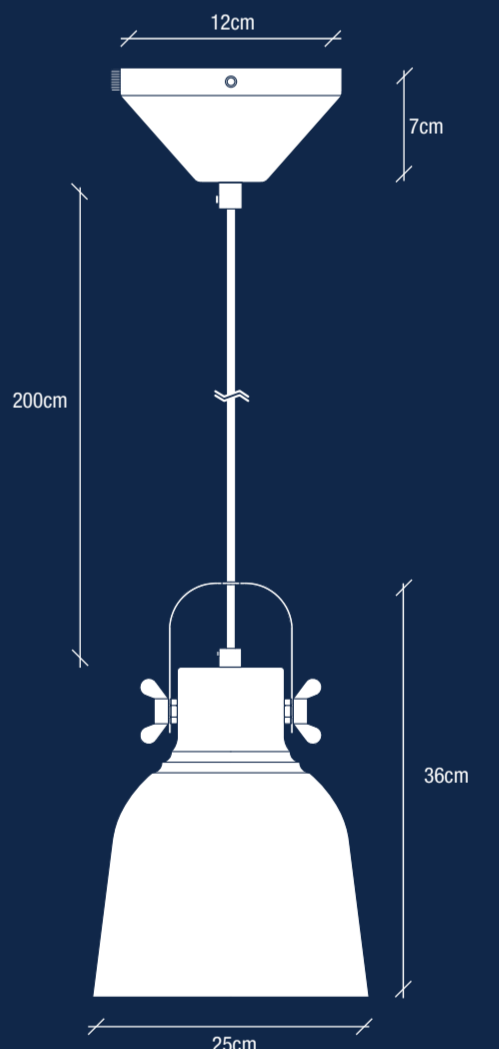

BULB
NOT
INCLUDED

ADRIAN 25

nordlux®

ADRIAN 25

nordlux®