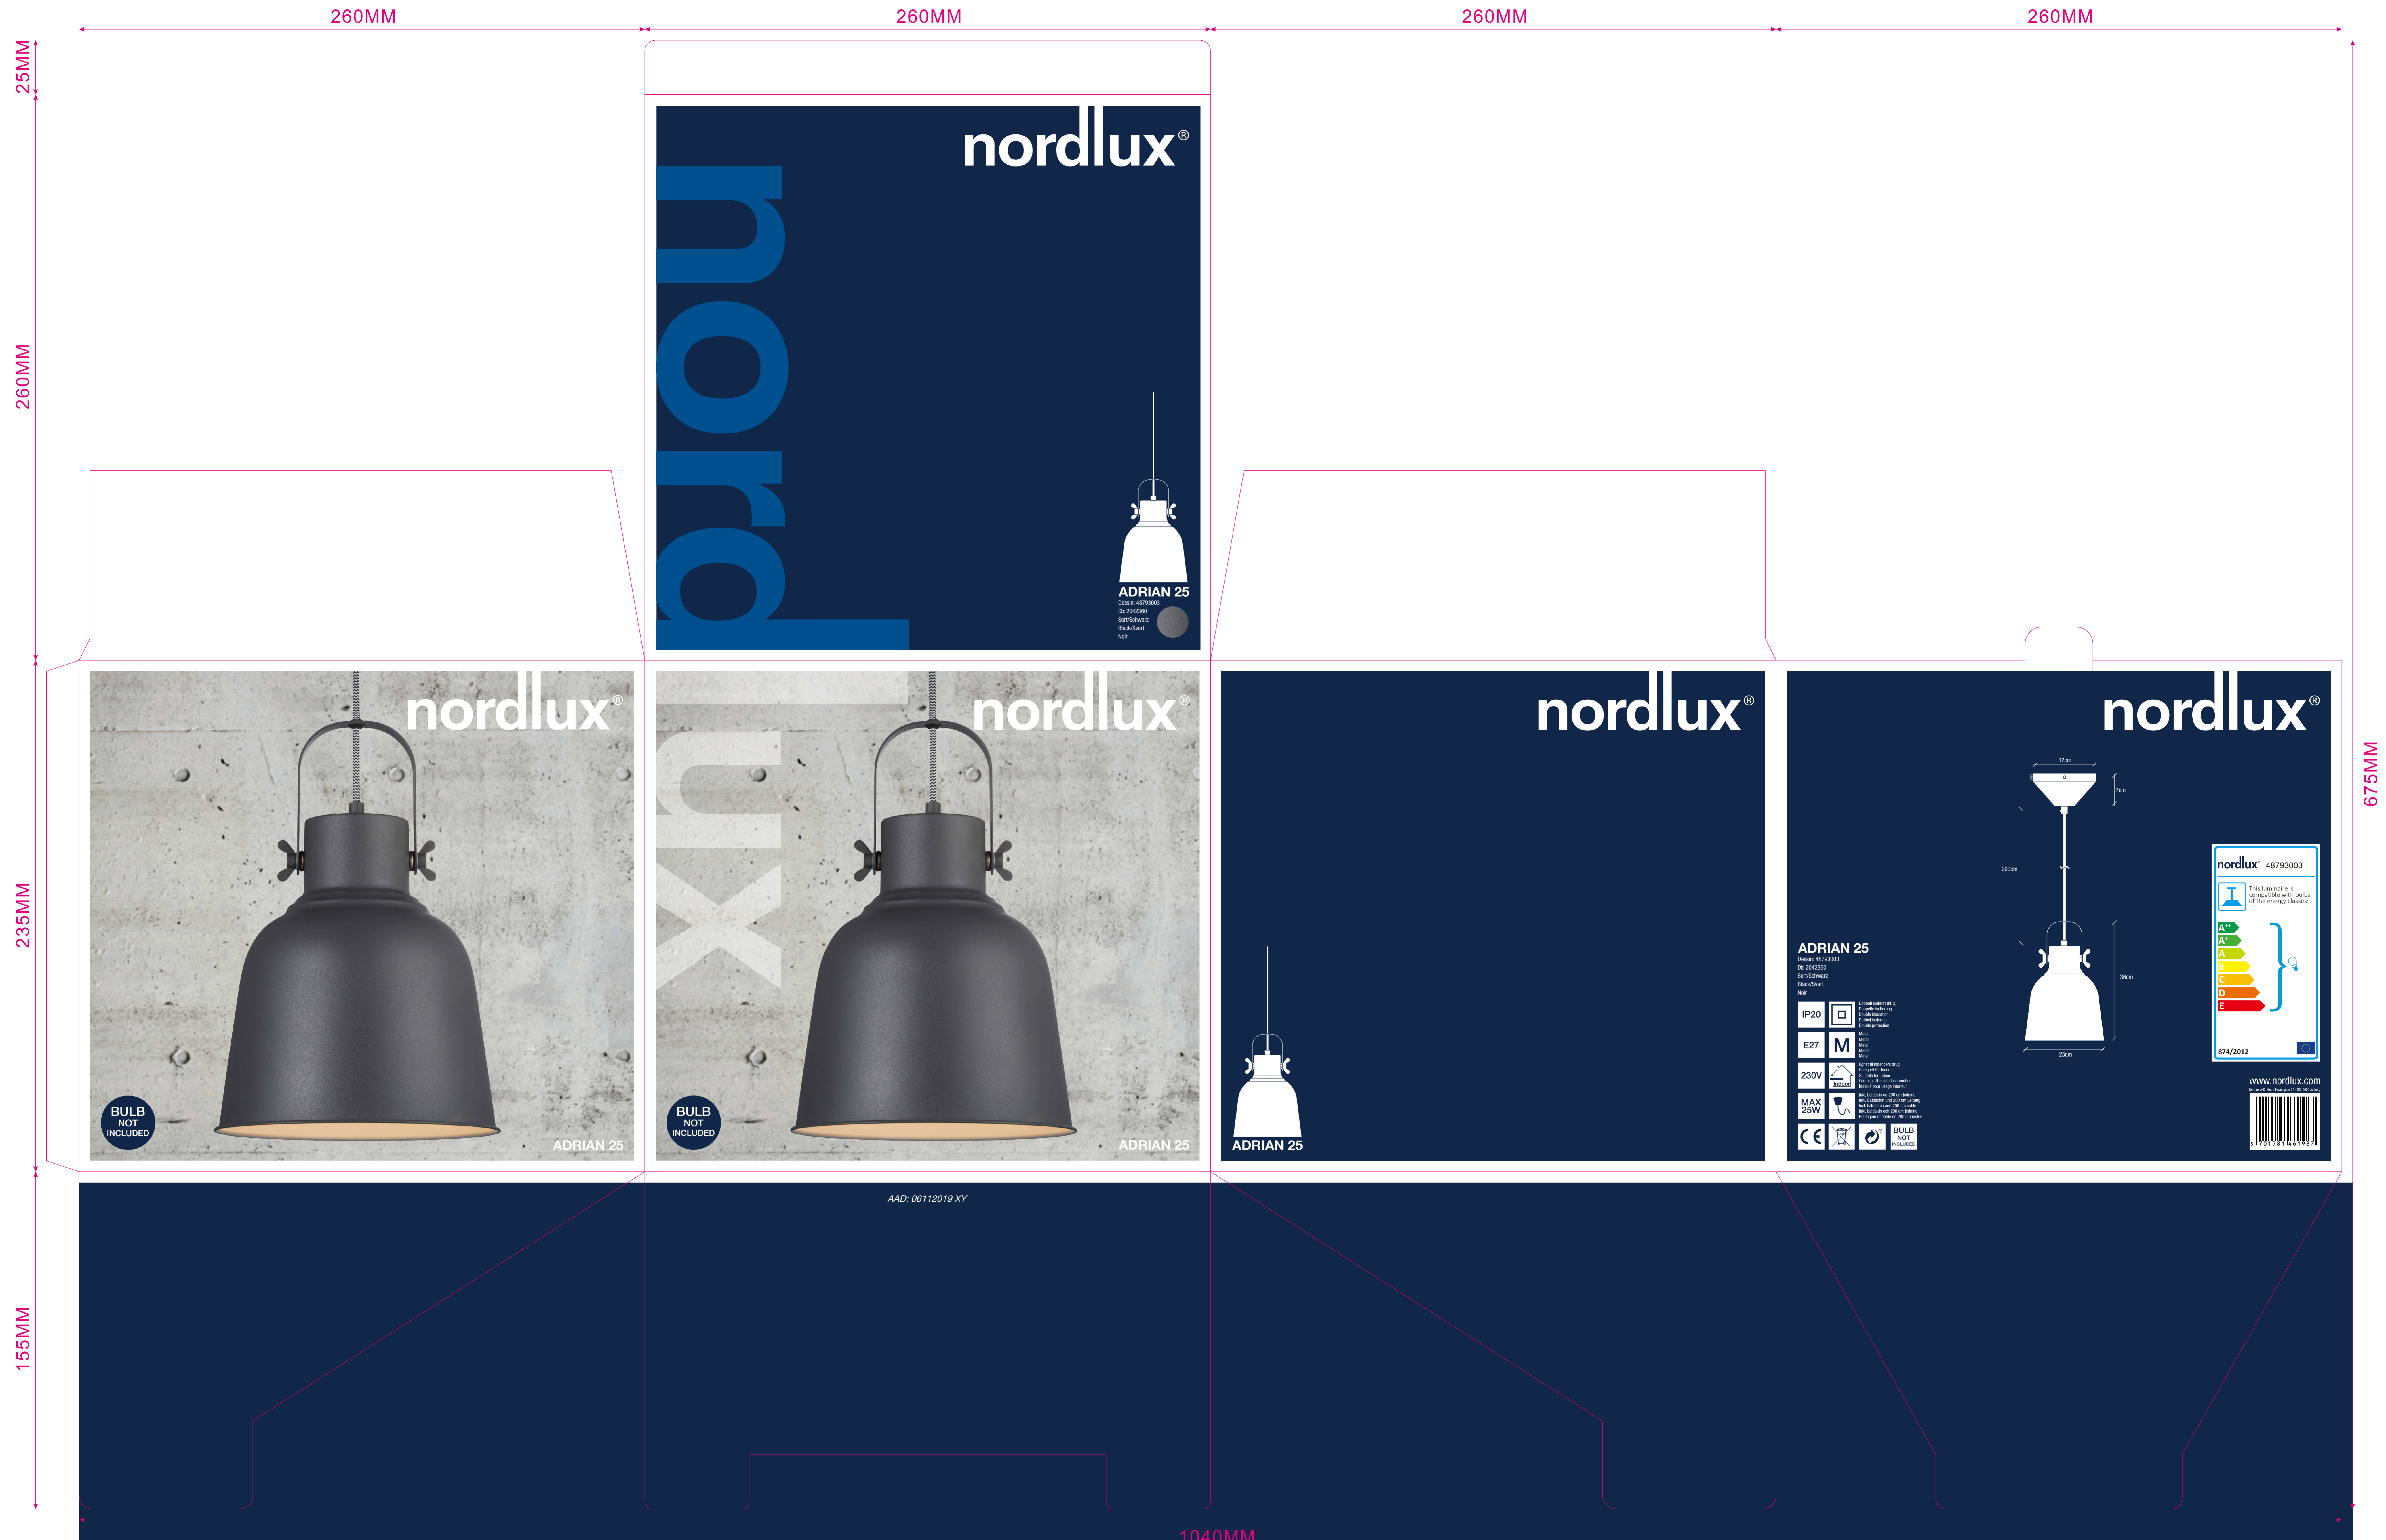

ITEM NO.:HN8260M
INNER BOX:26X26X23.5CM

260MM

260MM

260MM

260MM

25MM

260MM

235MM

155MM

675MM

1040MM

AAD: 06112019 XY

nordlux®

nordlux

nordlux®