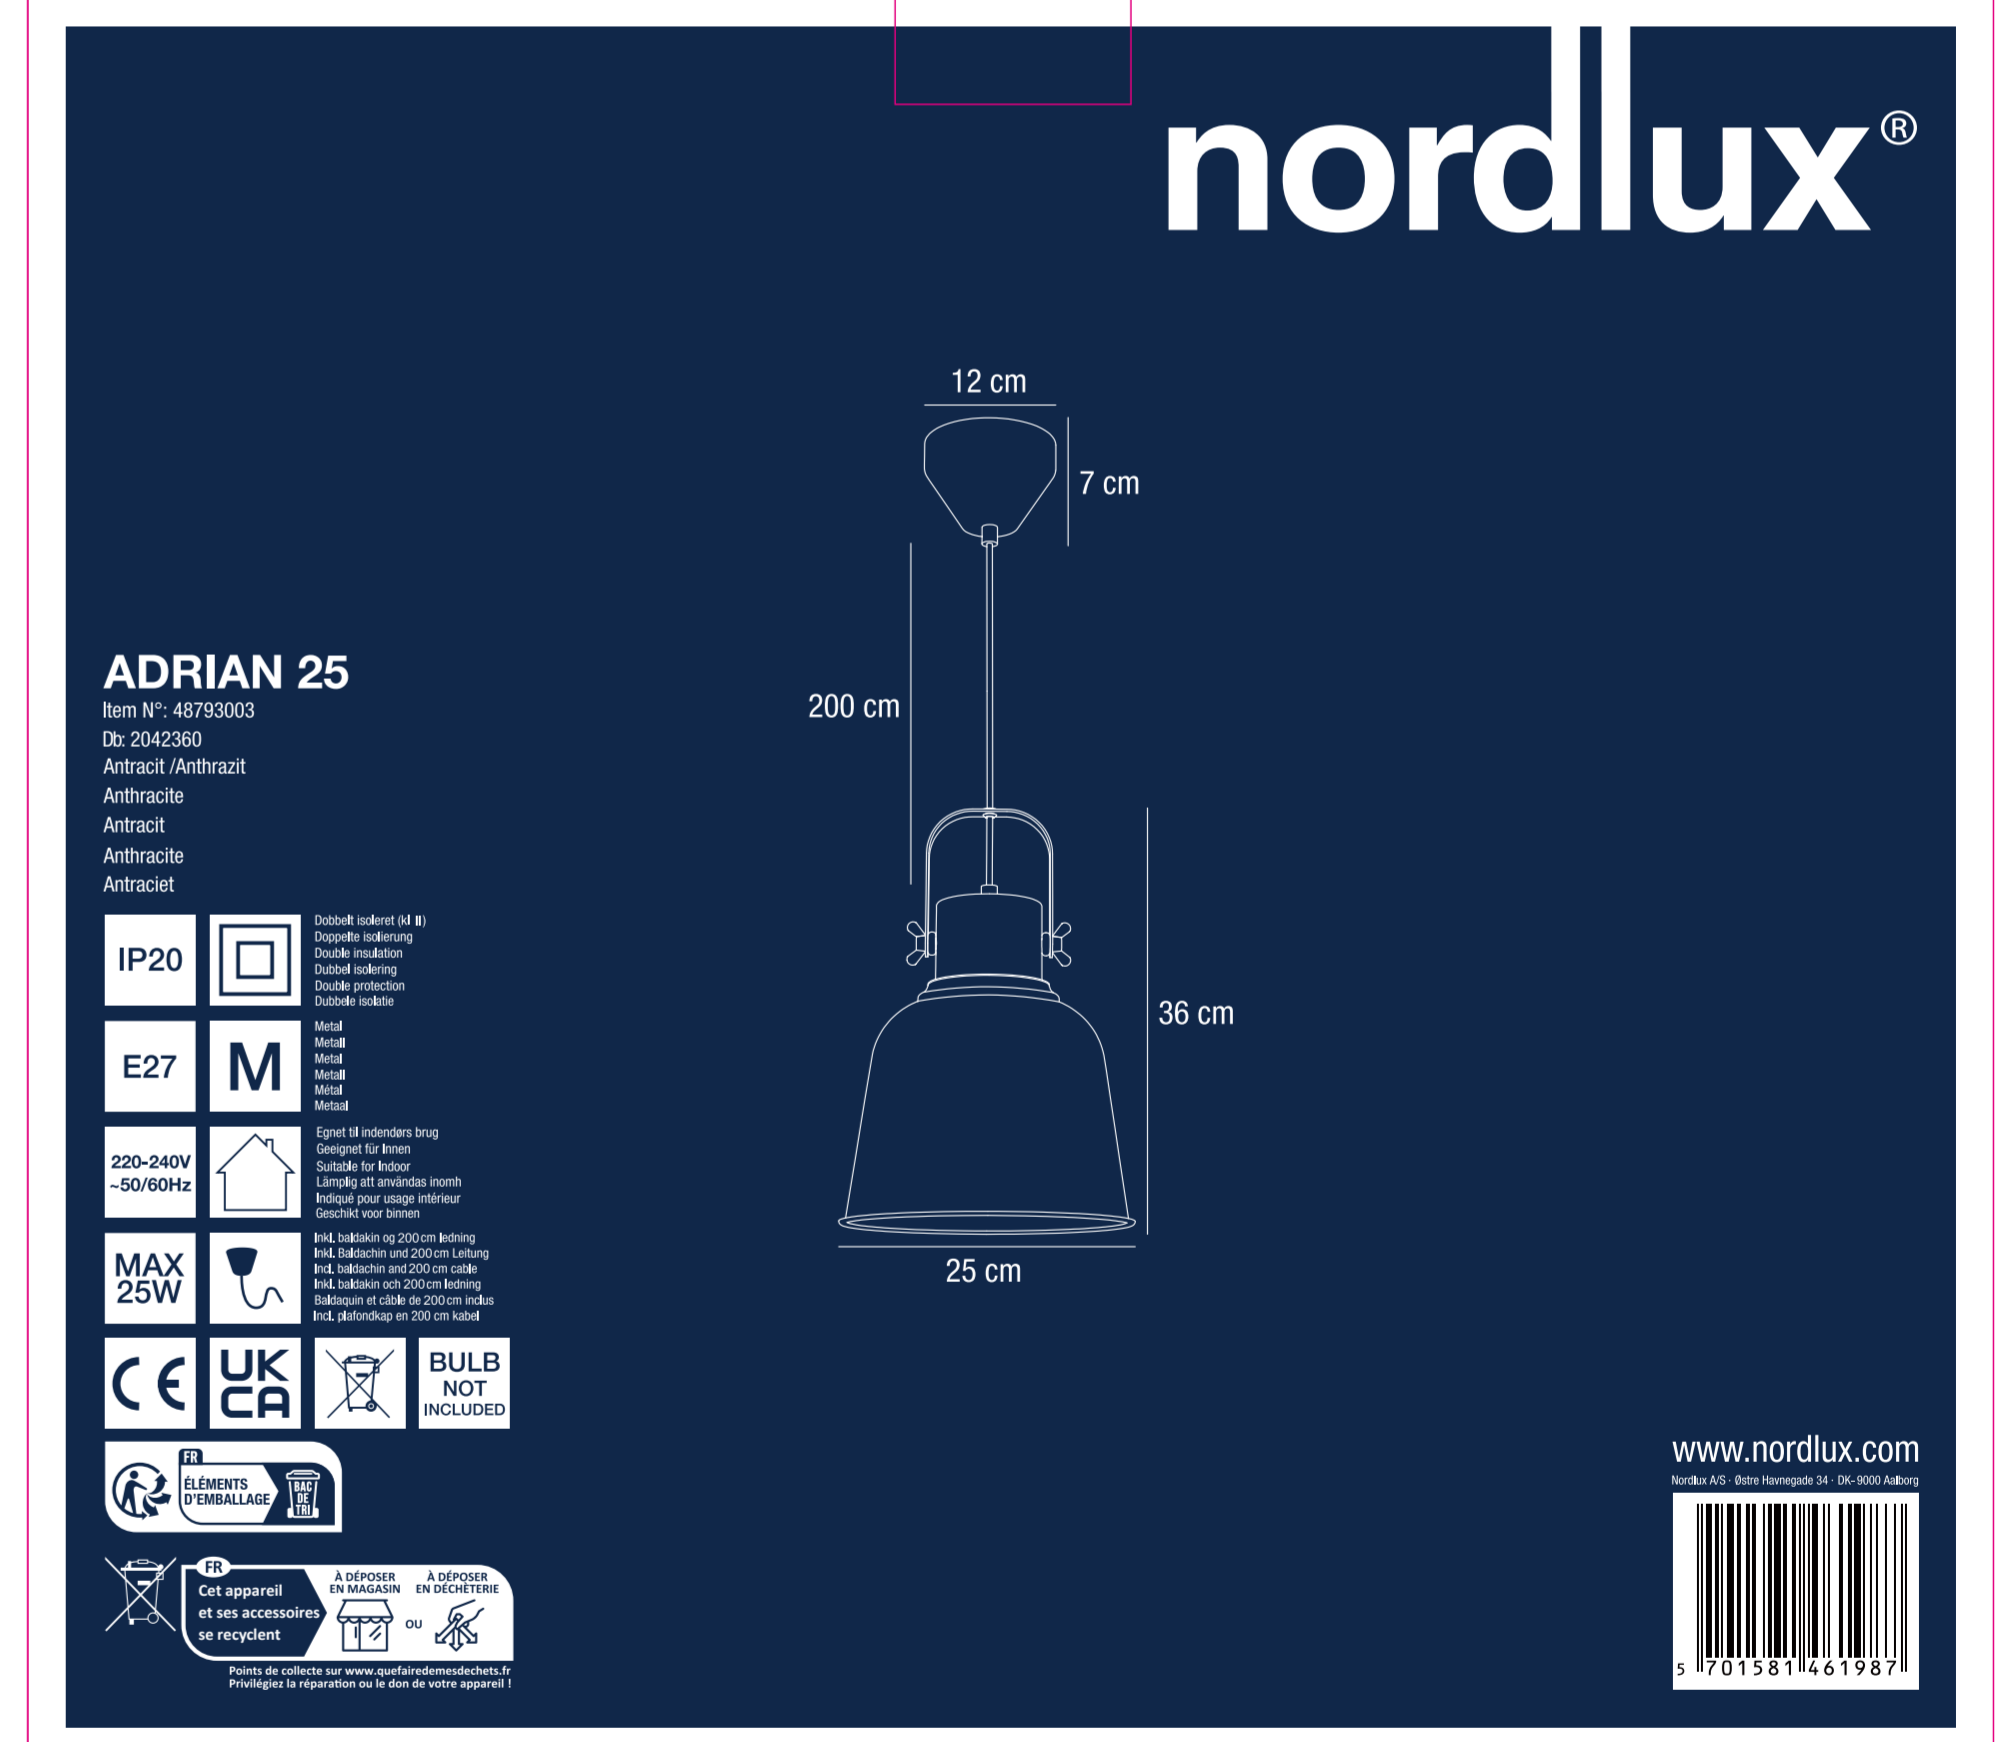

ITEM NO.:HN8260M
INNER BOX:25.8X25.8X23.5CM

260MM

260MM

260MM

260MM

25MM

260MM

235MM

155MM

675MM

AAD: 17042023 HN

1040MM