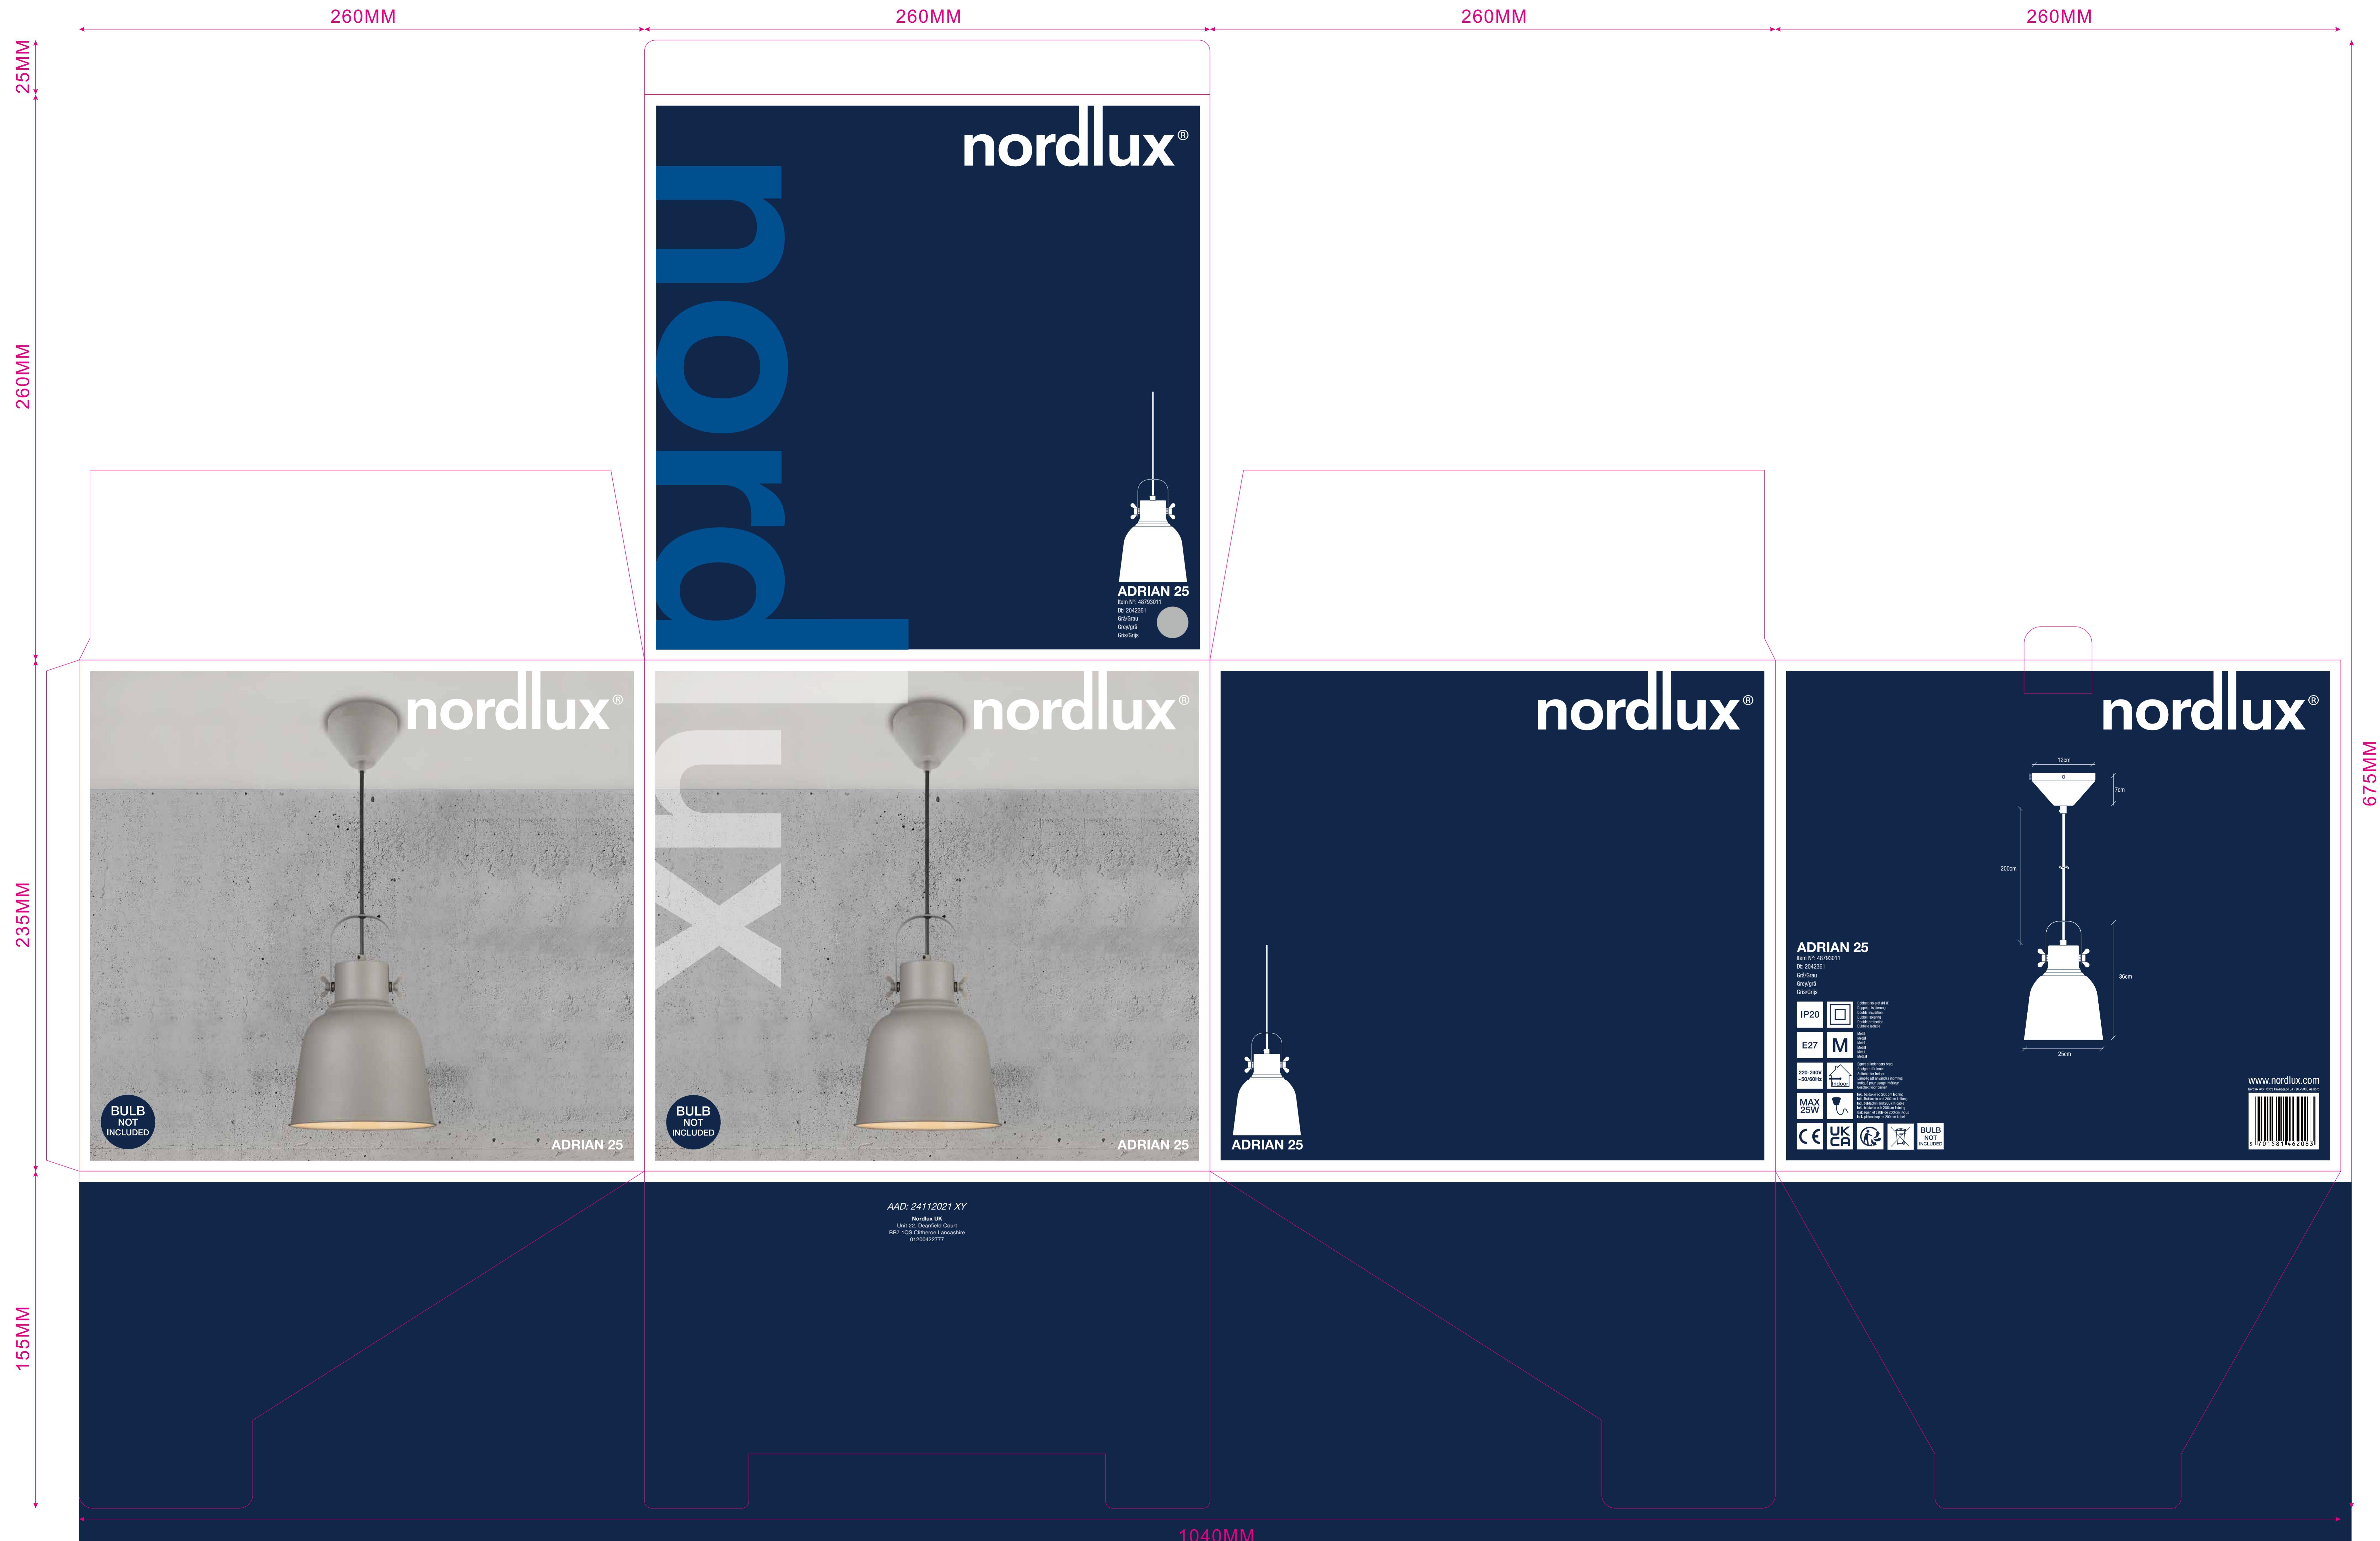

ITEM NO.:HN8260M
INNER BOX:26X26X23.5CM

260MM

260MM

260MM

260MM

25MM

260MM

235MM

155MM

675MM

1040MM

nordlux®

nordlux

ADRIAN 25
Item No: HN8260M
DE: 2042281
Grün/Grau
Ø: 25cm
H: 23cm

nordlux®

BULB NOT INCLUDED

ADRIAN 25

nordlux®

BULB NOT INCLUDED

ADRIAN 25

nordlux®

ADRIAN 25

nordlux®

ADRIAN 25
Item No: HN8260M
DE: 2042281
Grün/Grau
Ø: 25cm
H: 23cm

IP20	□	□	□	□	□
E27	M	M	M	M	M
220-240V	50/60Hz	50/60Hz	50/60Hz	50/60Hz	50/60Hz
MAX 25W	25W	25W	25W	25W	25W
CE	UK	CA	UK	CA	UK

BULB NOT INCLUDED

www.nordlux.com