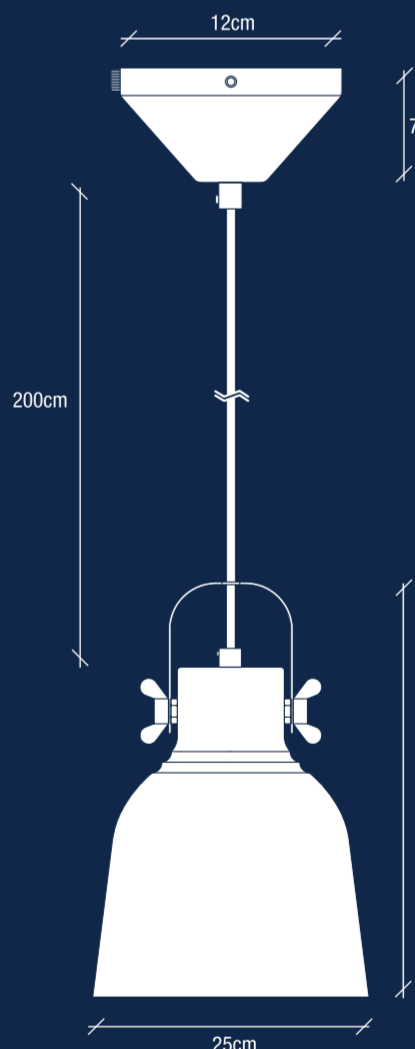

IP20

E27

MAX 25W

CE

UKCA

BULB NOT INCLUDED

www.nordlux.com

1040MM