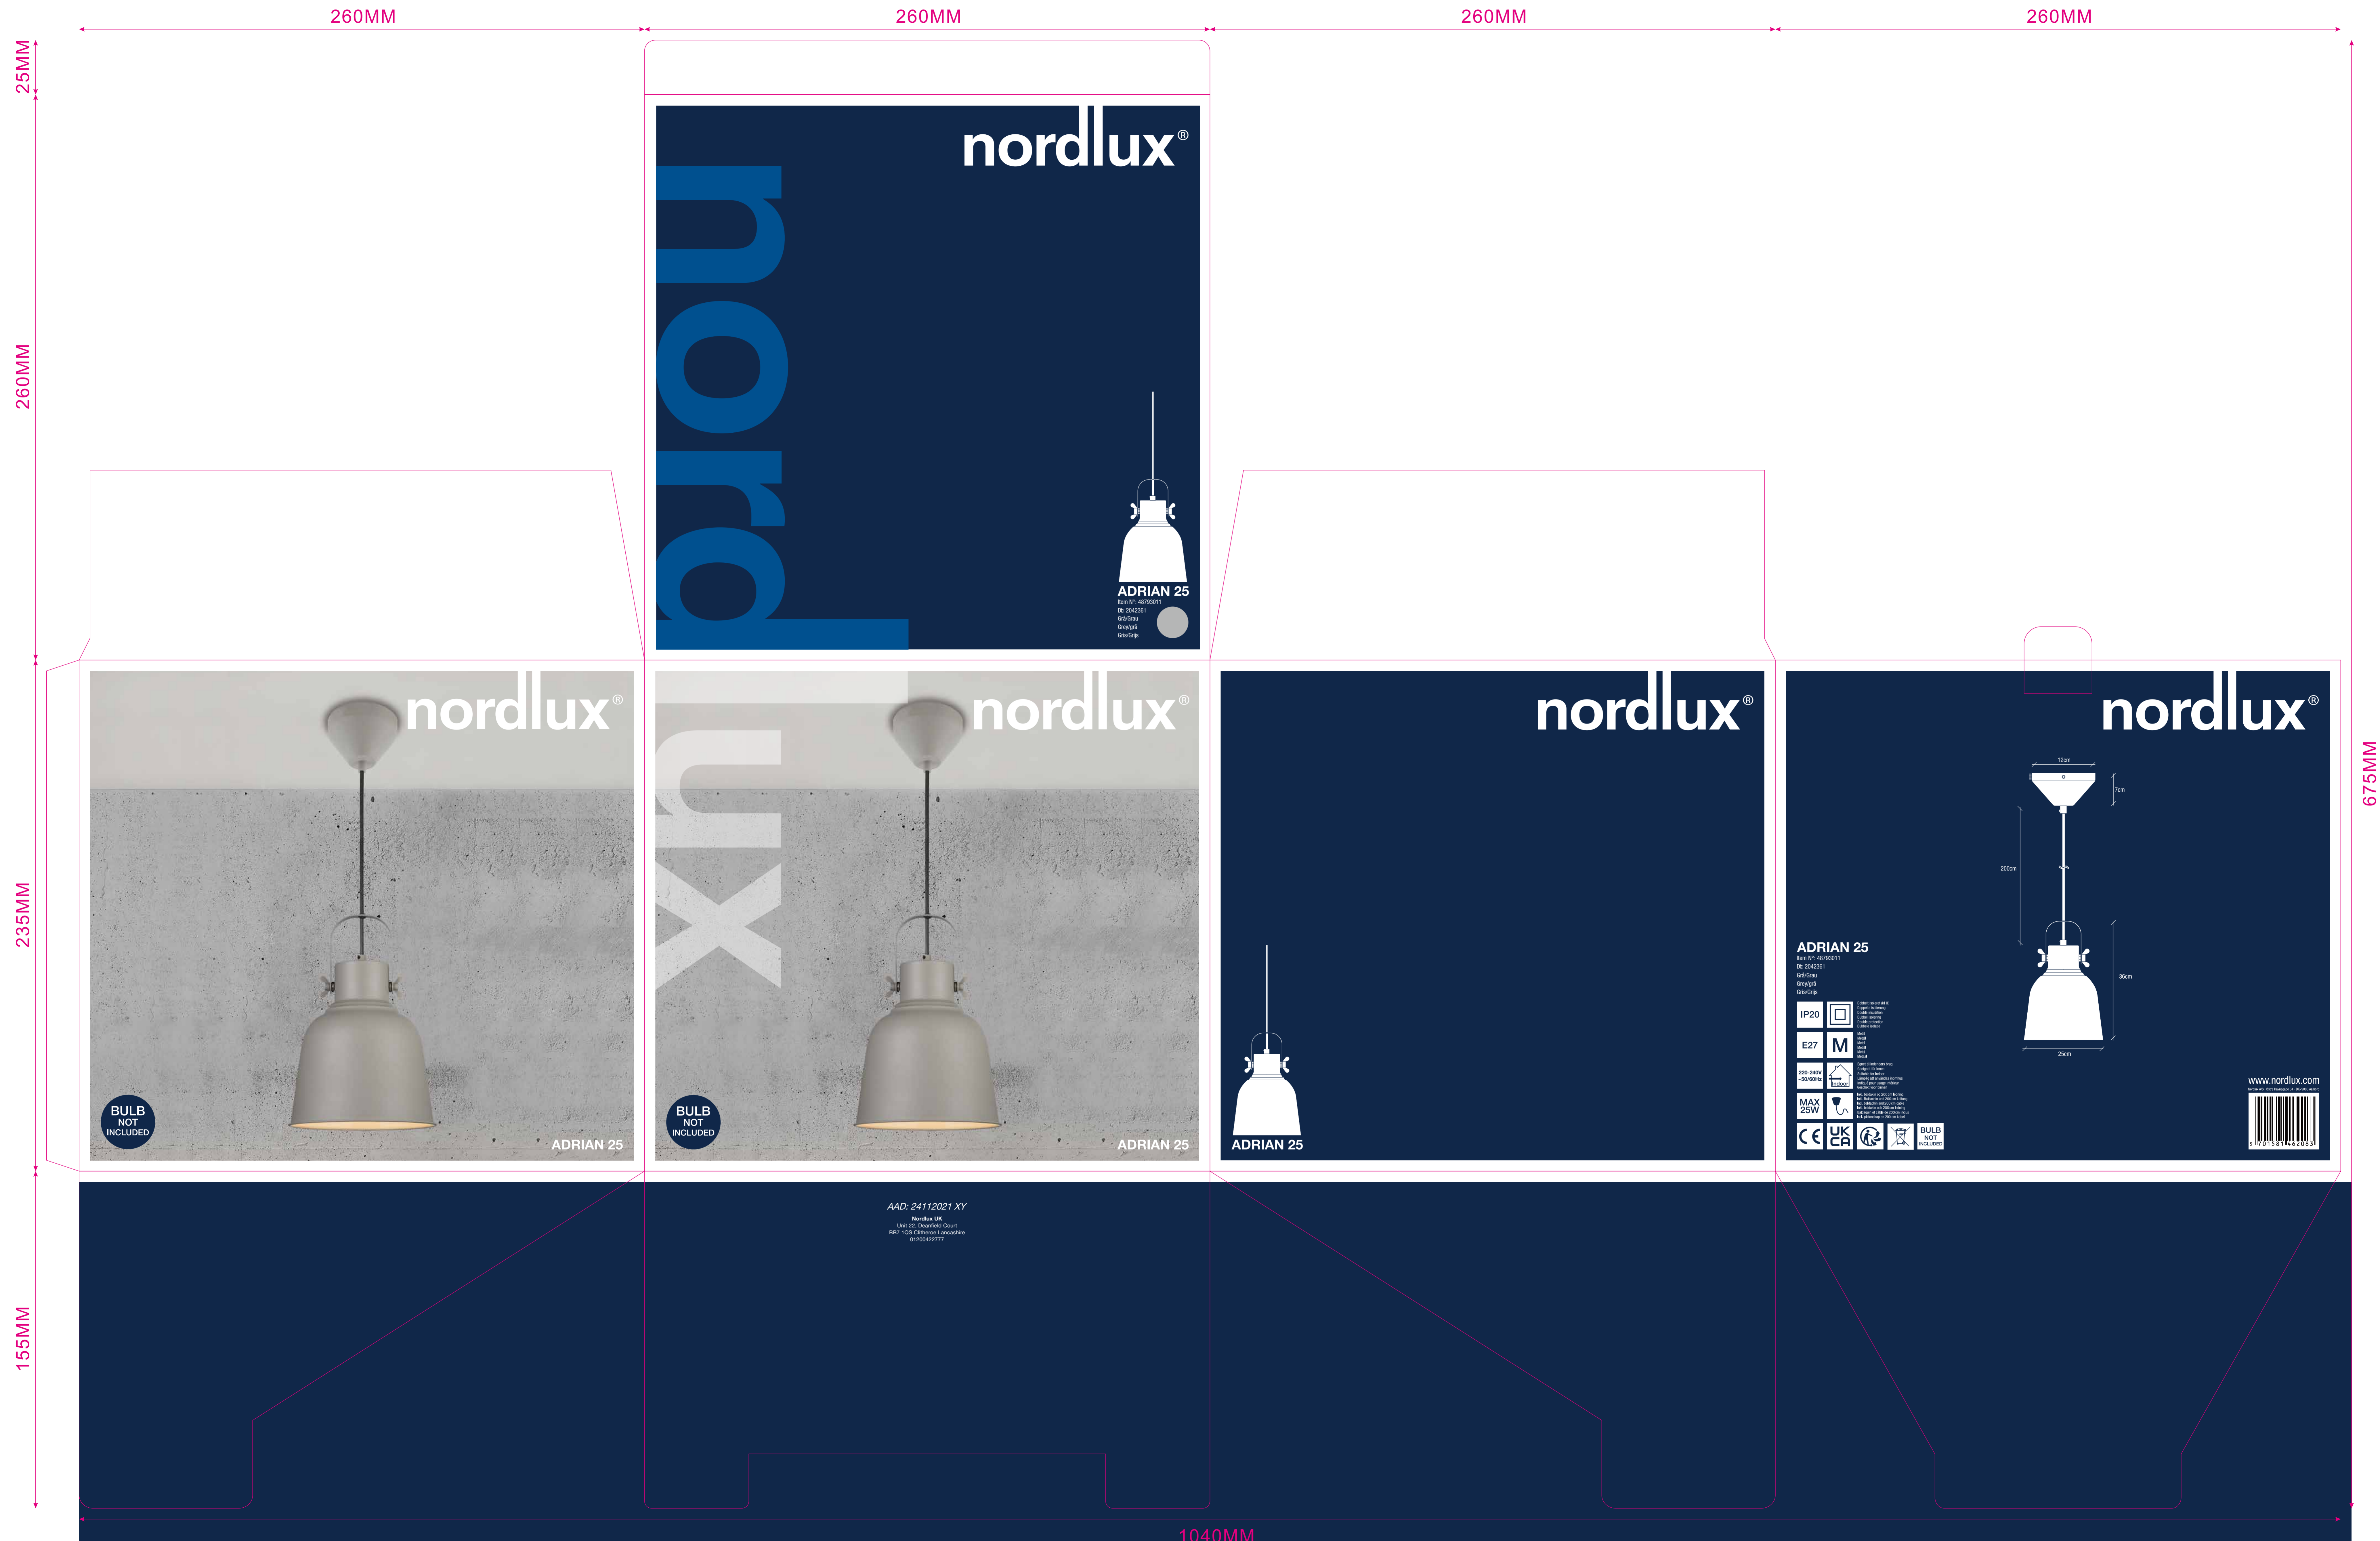

ITEM NO.:HN8260M
INNER BOX:26X26X23.5CM

nordlux®

nordlux

ADRIAN 25
Item No: HN8260M
DE: 2042261
Grün/Grau
Ø: 200mm
H: 200mm

nordlux®