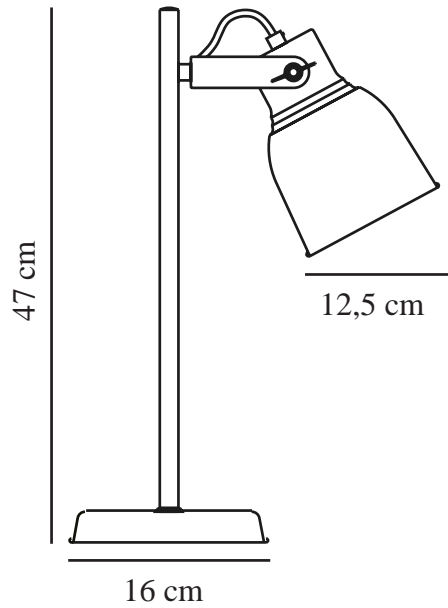

ADRIAN E27 | TABLE LAMP | ANTHRACITE

48815003

nordlux®

Voltage (V): 220-240 Volt
IP degree: IP20
Maximum bulb wattage (W): 25W
Class (Class 1, Class 2, Class 3):
Class 2 (Double isolated)
Socket type: E27
Dimmerable: Yes with compatible
bulb
Switch placement: On the cable
Parallel connection: True

Primary material: Metal
Secondary material: Plastic
Colour of the cable: Black/White
Length of the cable (cm): 150
Surface material of the cable:
Textile
Is the cable replaceable: False

Colour: Anthracite
Height (cm): 46.5
Width (cm): 29.5
Tube Diameter (cm): 43
Shade Diameter (cm): 12.5
Shade Height (cm): 15.5
Outdoor base dimension (cm):
16,5
Length (cm): 29.5
Tilt Angle (°): 120

EAN: 5701581462380
TUN: 2042364

Item Number: 48815003
Pcs Per Master Carton: 3
Sales Box Height (cm): 48.5
Sales Box Width(cm): 21
Sales Box Depth (cm): 16.5
Sales Box Volume m³ : 0.02
Product net weight (kg): 1.18