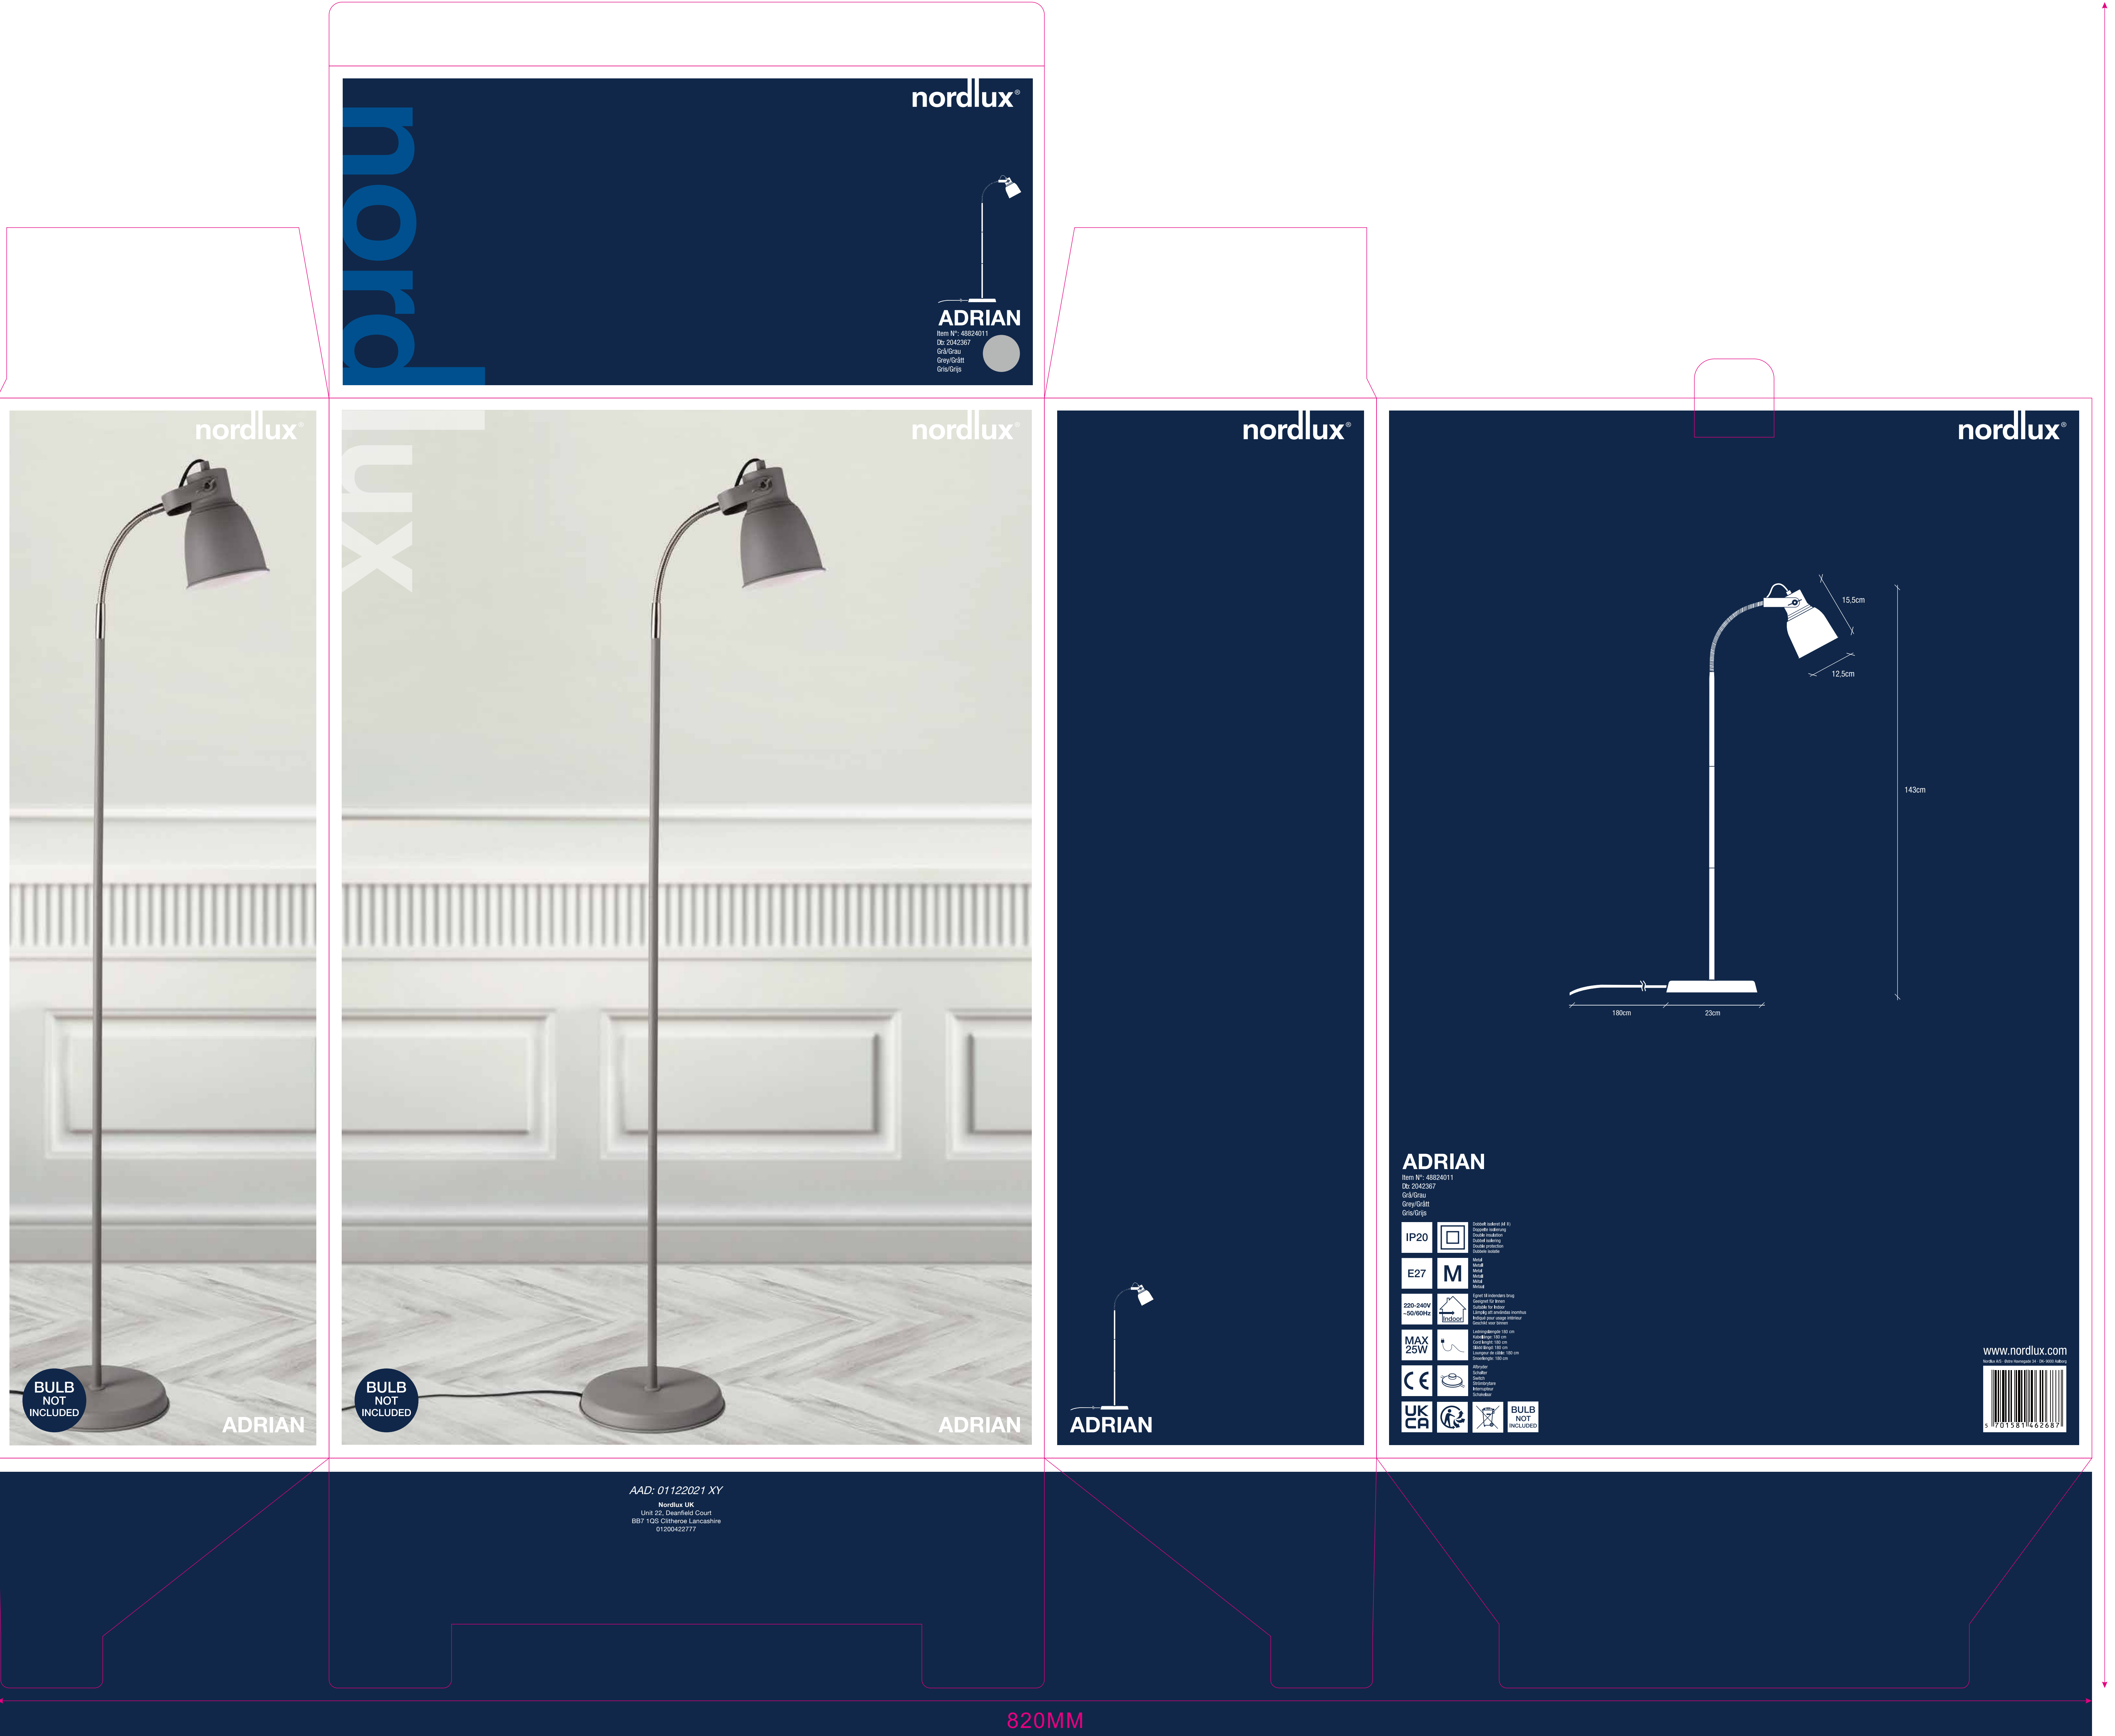

ITEM NO.:HN3147S  
INNER BOX:28X13X41.5CM

130MM

280MM

130MM

280MM

25MM

130MM

415MM

90MM

660MM

820MM