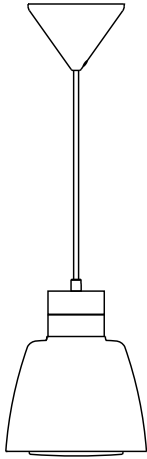

EMMA 18 | PENDANTS/SUSPENDED LIGHTING |

nordlux®

WHITE

48843001

Voltage (V): 230 Volt
IP degree if the fixture includes
two types of IP degree: IP20
Maximum compatible bulb
wattage (W): 10W
Class (Class I, Class II, Class III):
Class 2 (Double isolated)
Lampholder type (eg, E27/E14,
etc): GU10
Dimmerable: Yes with compatible
bulb

Primary material: Metal
Secondary material: Glass
Color of the Glass: Opal white
Color of the cable: White
Length of the cable (cm): 200
Is the cable replaceable: False

Color: White
Shade Diameter (cm): 18
Shade Height (cm): 23
EAN: 5701581462786
TUN: 2042368
Item Number: 48843001
Pcs Per Master Carton: 3

Sales Box Height (cm): 27
Sales Box Width(cm): 22
Sales Box Depth (cm): 22
Sales Box Volume m³ : 0.0131
Net weight of the luminaire (kg):
0.3

Emma is a modern series in which the design creates an innovative lighting effect. Through the beautiful surface of the opal glass at the top of the lamp, the light flows softly and warmly out into the room.

The light source is hidden under an elegant glass dome, which is a beautiful detail in the design and simultaneously contributes to a warm and cosy lighting.