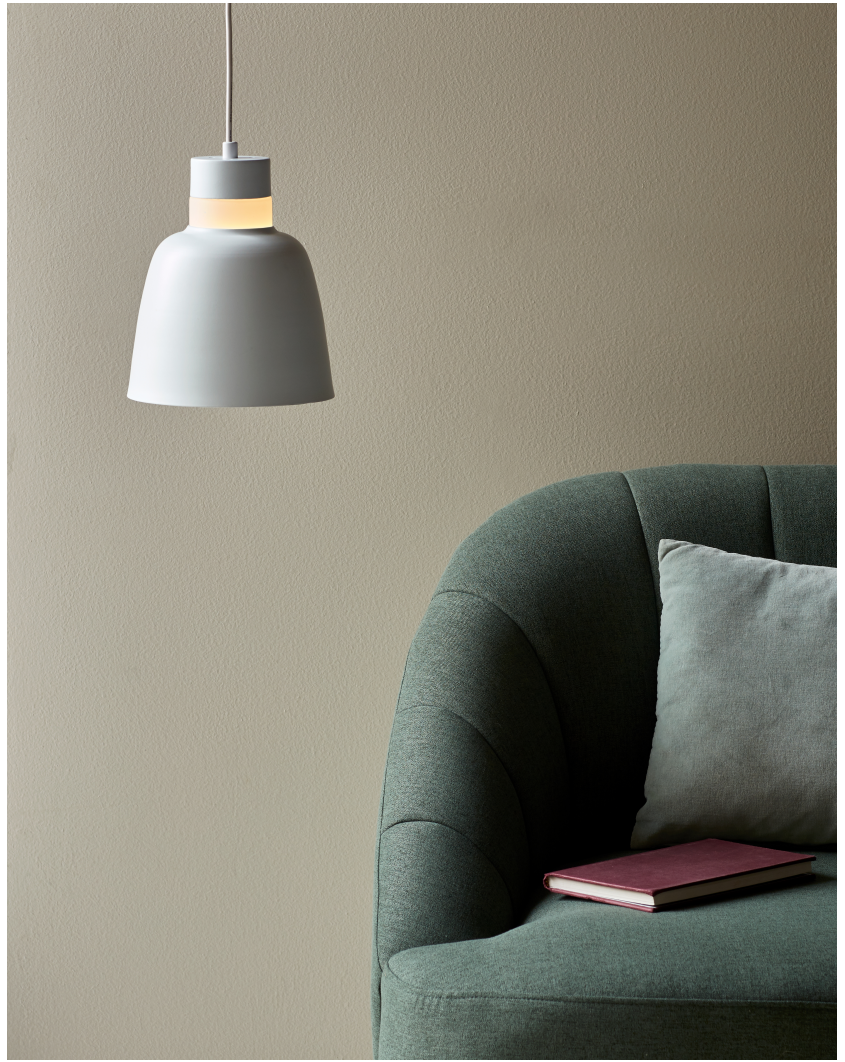

EMMA 18 | PENDANTS/SUSPENDED LIGHTING |

nordlux®

WHITE

48843001

Voltage (V): 230 Volt
IP degree if the fixture includes
two types of IP degree: IP20
Maximum compatible bulb
wattage (W): 10W
Class (Class I, Class II, Class III):
Class 2 (Double isolated)
Lampholder type (eg, E27/E14,
etc): GU10
Dimmerable: Yes with compatible
bulb

Primary material: Metal
Secondary material: Glass
Color of the Glass: Opal white
Color of the cable: White
Length of the cable (cm): 200
Is the cable replaceable: False

Color: White
Shade Diameter (cm): 18
Shade Height (cm): 23
EAN: 5701581462786
TUN: 2042368
Item Number: 48843001
Pcs Per Master Carton: 3

Sales Box Height (cm): 27
Sales Box Width(cm): 22
Sales Box Depth (cm): 22
Sales Box Volume m³ : 0.0131
Net weight of the luminaire (kg):
0.3

Emma is a modern series in which the design creates an innovative lighting effect. Through the beautiful surface of the opal glass at the top of the lamp, the light flows softly and warmly out into the room.

The light source is hidden under an elegant glass dome, which is a beautiful detail in the design and simultaneously contributes to a warm and cosy lighting.