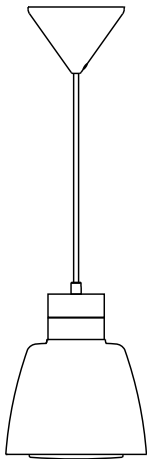

EMMA 18 | PENDANTS/SUSPENDED LIGHTING | BLACK

nordlux®

48843003

Voltage (V): 230 Volt
IP degree if the fixture includes
two types of IP degree: IP20
Maximum compatible bulb
wattage (W): 10W
Class (Class I, Class II, Class III):
Class 2 (Double isolated)
Lampholder type (eg, E27/E14,
etc): GU10
Dimmerable: Yes with compatible
bulb

Primary material: Metal
Secondary material: Glass
Color of the Glass: Opal white
Color of the cable: Black
Length of the cable (cm): 200
Is the cable replaceable: False

Color: Black
Shade Diameter (cm): 18
Shade Height (cm): 23
EAN: 5701581462885
TUN: 2042369
Item Number: 48843003
Pcs Per Master Carton: 3

Sales Box Height (cm): 27
Sales Box Width(cm): 22
Sales Box Depth (cm): 22
Sales Box Volume m³ : 0.0131
Net weight of the luminaire (kg):
0.3

Emma is a modern series in which the design creates an innovative lighting effect. Through the beautiful surface of the opal glass at the top of the lamp, the light flows softly and warmly out into the room.

The light source is hidden under an elegant glass dome, which is a beautiful detail in the design and simultaneously contributes to a warm and cosy lighting.