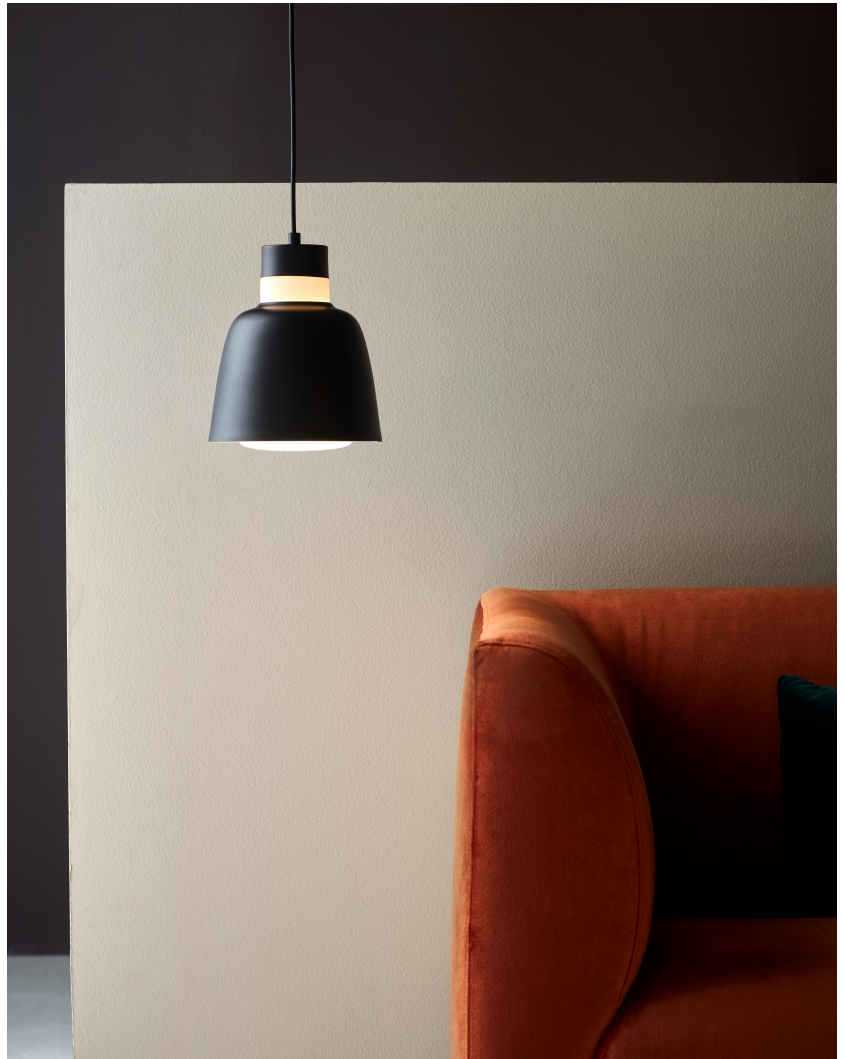

EMMA 18 | PENDANTS/SUSPENDED LIGHTING | BLACK

nordlux®

48843003

Voltage (V): 230 Volt
IP degree if the fixture includes
two types of IP degree: IP20
Maximum compatible bulb
wattage (W): 10W
Class (Class I, Class II, Class III):
Class 2 (Double isolated)
Lampholder type (eg, E27/E14,
etc): GU10
Dimmerable: Yes with compatible
bulb

Primary material: Metal
Secondary material: Glass
Color of the Glass: Opal white
Color of the cable: Black
Length of the cable (cm): 200
Is the cable replaceable: False

Color: Black
Shade Diameter (cm): 18
Shade Height (cm): 23
EAN: 5701581462885
TUN: 2042369
Item Number: 48843003
Pcs Per Master Carton: 3

Sales Box Height (cm): 27
Sales Box Width(cm): 22
Sales Box Depth (cm): 22
Sales Box Volume m³ : 0.0131
Net weight of the luminaire (kg):
0.3

Emma is a modern series in which the design creates an innovative lighting effect. Through the beautiful surface of the opal glass at the top of the lamp, the light flows softly and warmly out into the room.

The light source is hidden under an elegant glass dome, which is a beautiful detail in the design and simultaneously contributes to a warm and cosy lighting.